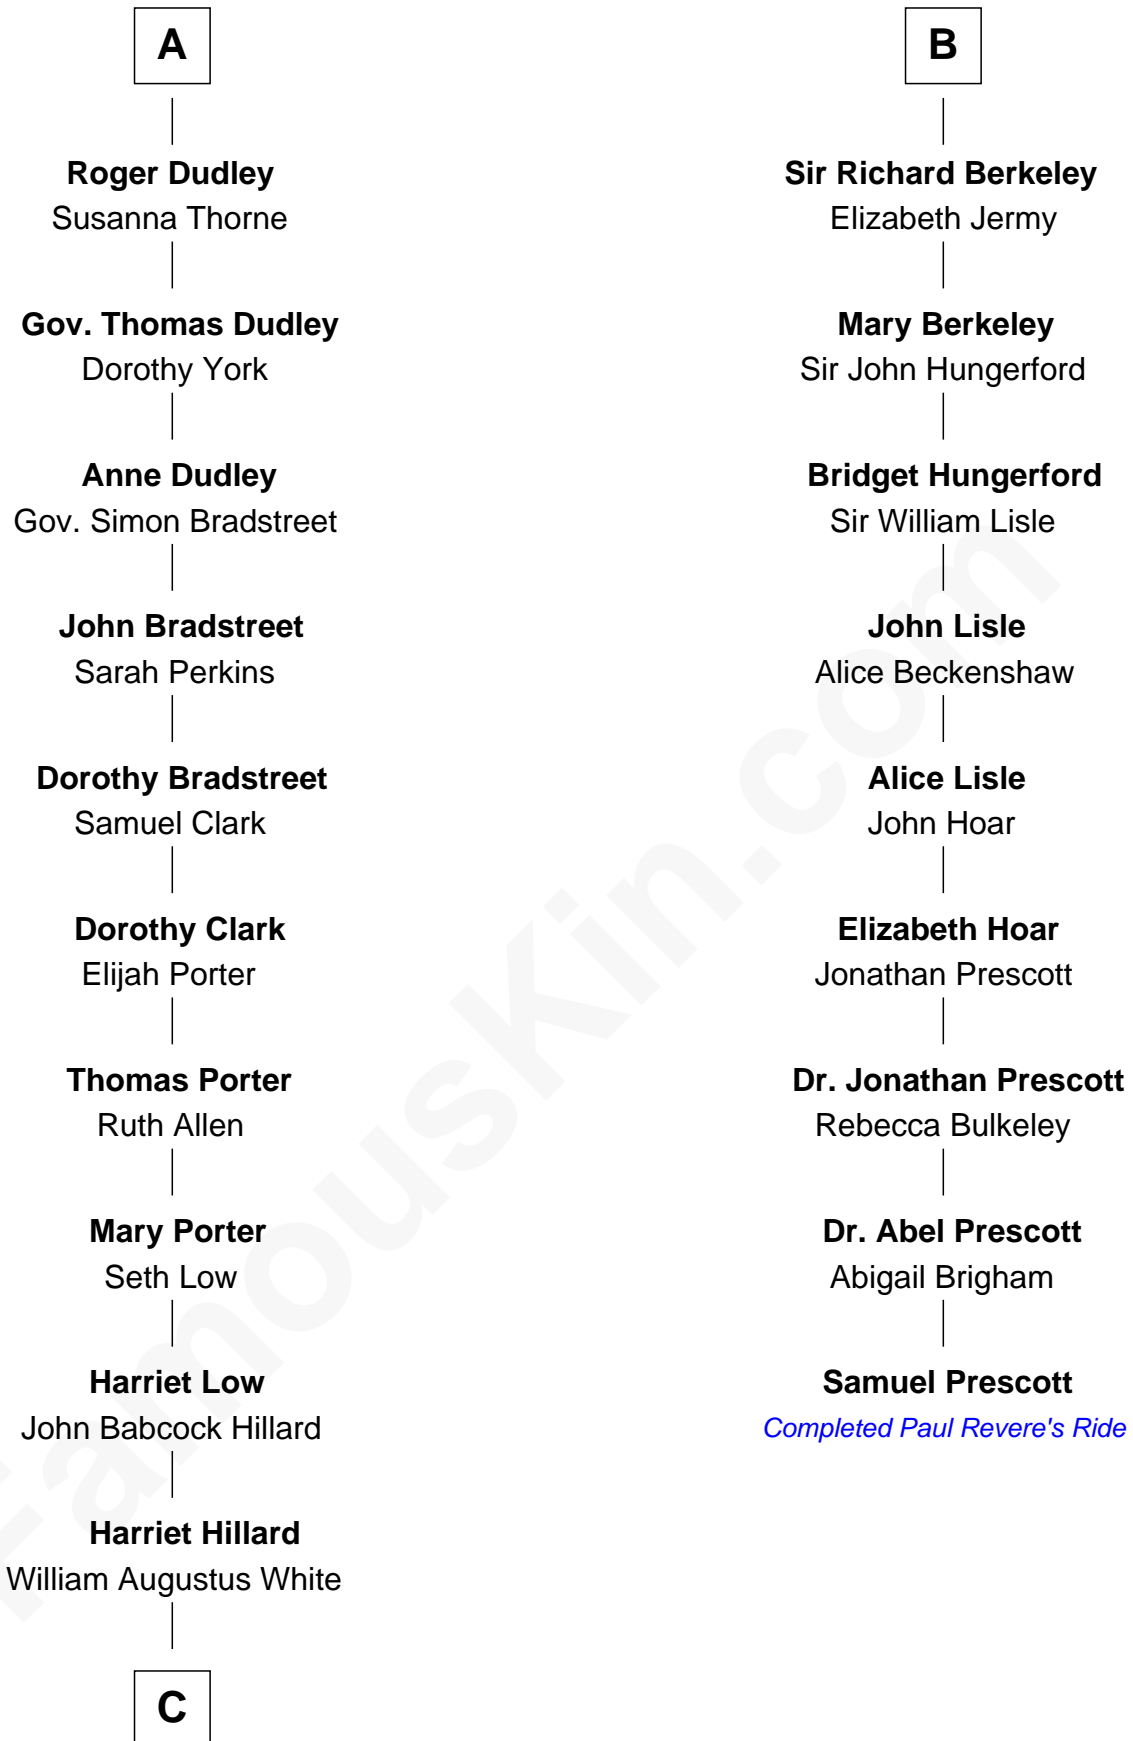

FamousKin.com Relationship Chart of

Bill Weld

68th Governor of Massachusetts

15th cousin 4 times removed of

Samuel Prescott

Completed Paul Revere's Midnight Ride

Sir Maurice de Berkeley

Eve la Zouche

Maurice de Berkeley

Margaret -----

Thomas Berkeley

Catherine Botetourte

Maurice Berkeley

Johanna Denham

Maurice Berkeley

Ellen Montfort

Sir William Berkeley

Anne Stafford

Richard Berkeley

Elizabeth Conningsby

Sir John Berkeley

Isabel Dennis

B

C

—
Margaret Low White

Francis Minot Weld

—
David Weld

Mary Blake Nichols

—
Bill Weld

68th Governor of Massachusetts

FamousKin.com