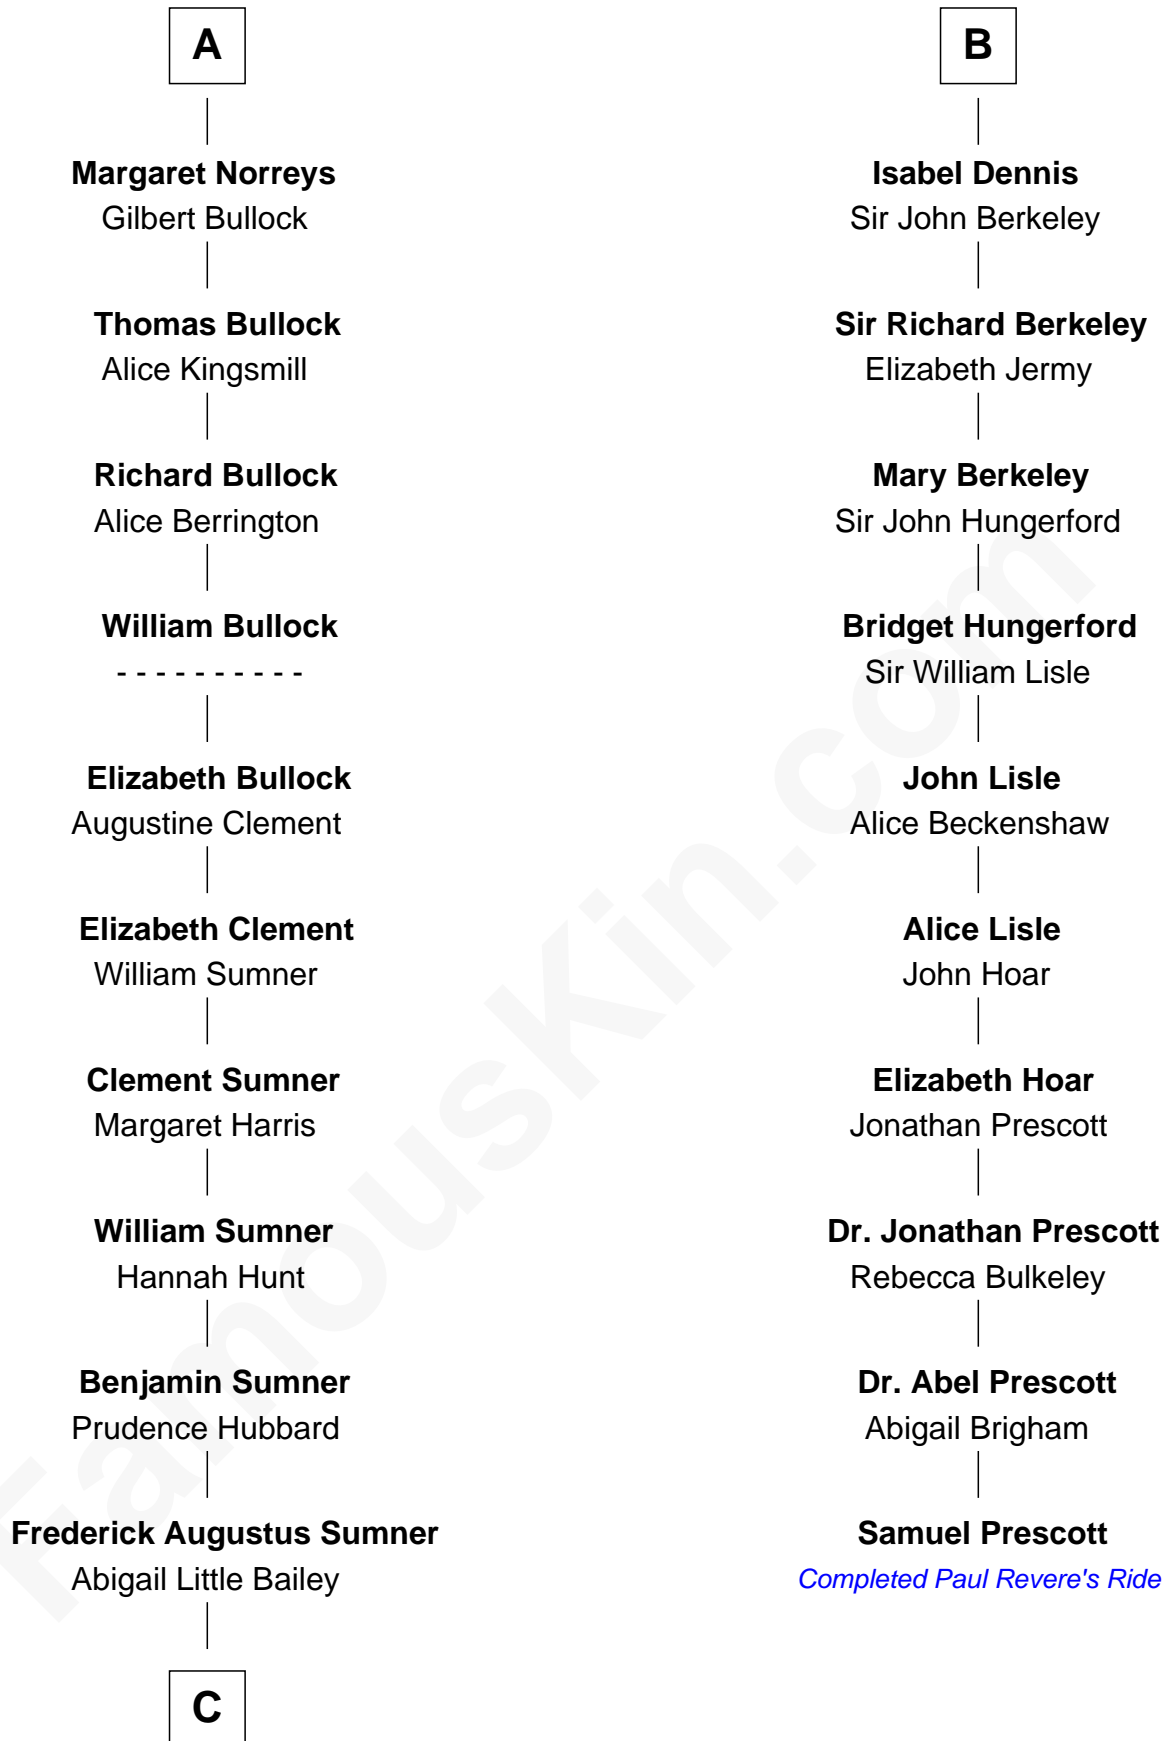

FamousKin.com

Relationship Chart of

Bill Weld

68th Governor of Massachusetts

16th cousin 5 times removed of

Samuel Prescott

Completed Paul Revere's Midnight Ride

C

Sarah Sumner
Thomas Swan Weld

Dr. Francis Minot Weld
Fanny Elizabeth Bartholomew

Francis Minot Weld
Margaret Low White

David Weld
Mary Blake Nichols

Bill Weld
68th Governor of Massachusetts

FamousKin.com