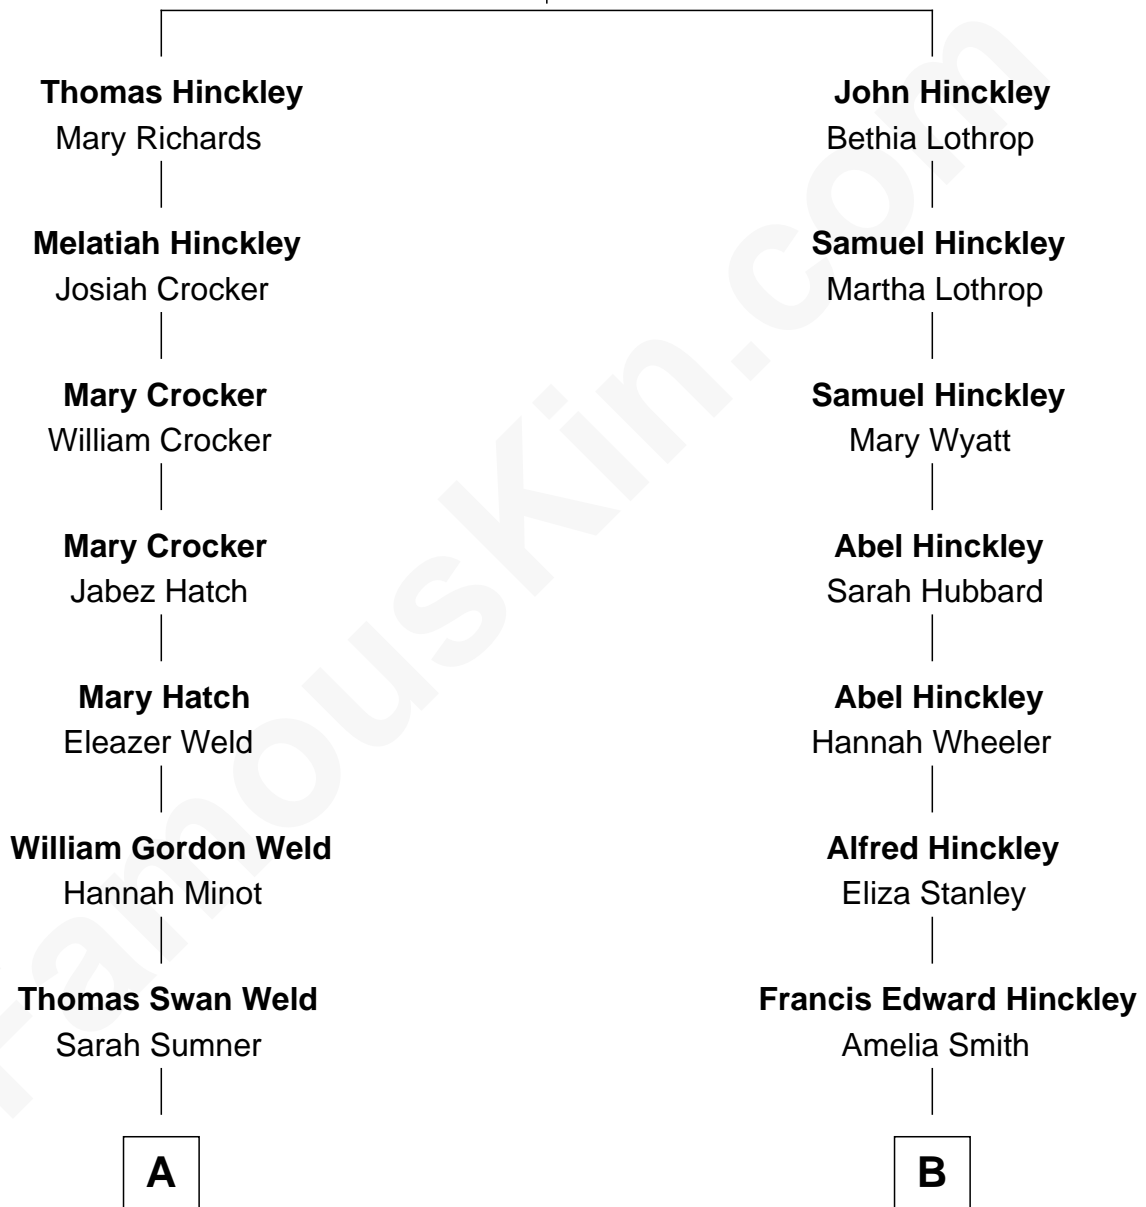

## Relationship Chart of

### Bill Weld

68th Governor of Massachusetts

9th cousin 1 time removed of

### John Hinckley, Jr.

Shot President Ronald Reagan

**Samuel Hinckley**  
Sarah Soole

**A**

**Dr. Francis Minot Weld**  
Fanny Elizabeth Bartholomew

**Francis Minot Weld**  
Margaret Low White

**David Weld**  
Mary Blake Nichols