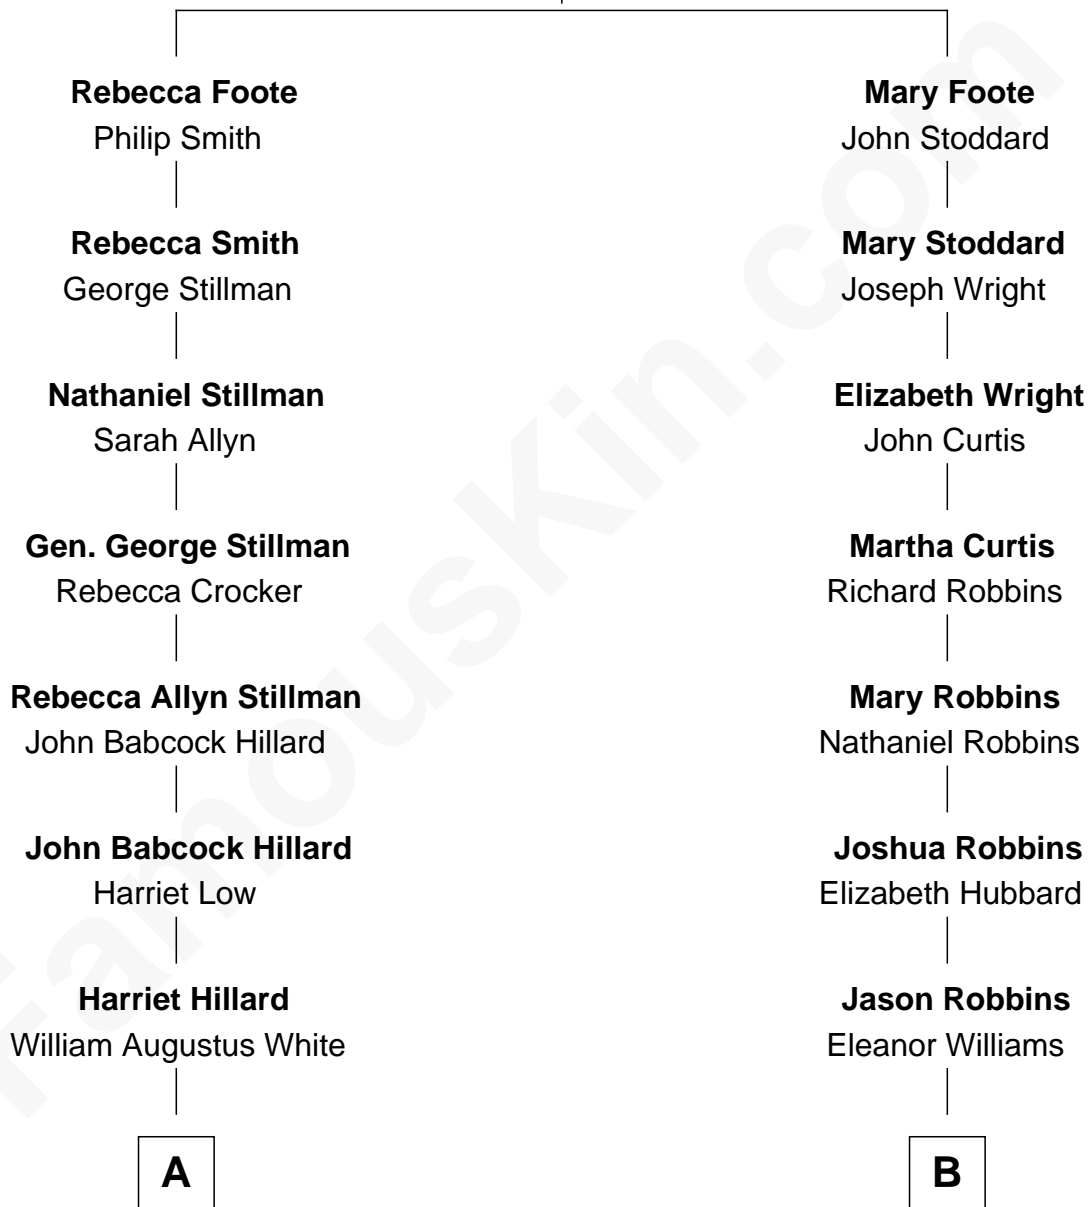

FamousKin.com

Relationship Chart of

Bill Weld

68th Governor of Massachusetts

9th cousin 3 times removed of

John Hinckley, Jr.

Shot President Ronald Reagan

Nathaniel Foote
Elizabeth Deming

A

Margaret Low White

Francis Minot Weld

David Weld

Mary Blake Nichols

Bill Weld

68th Governor of Massachusetts

B