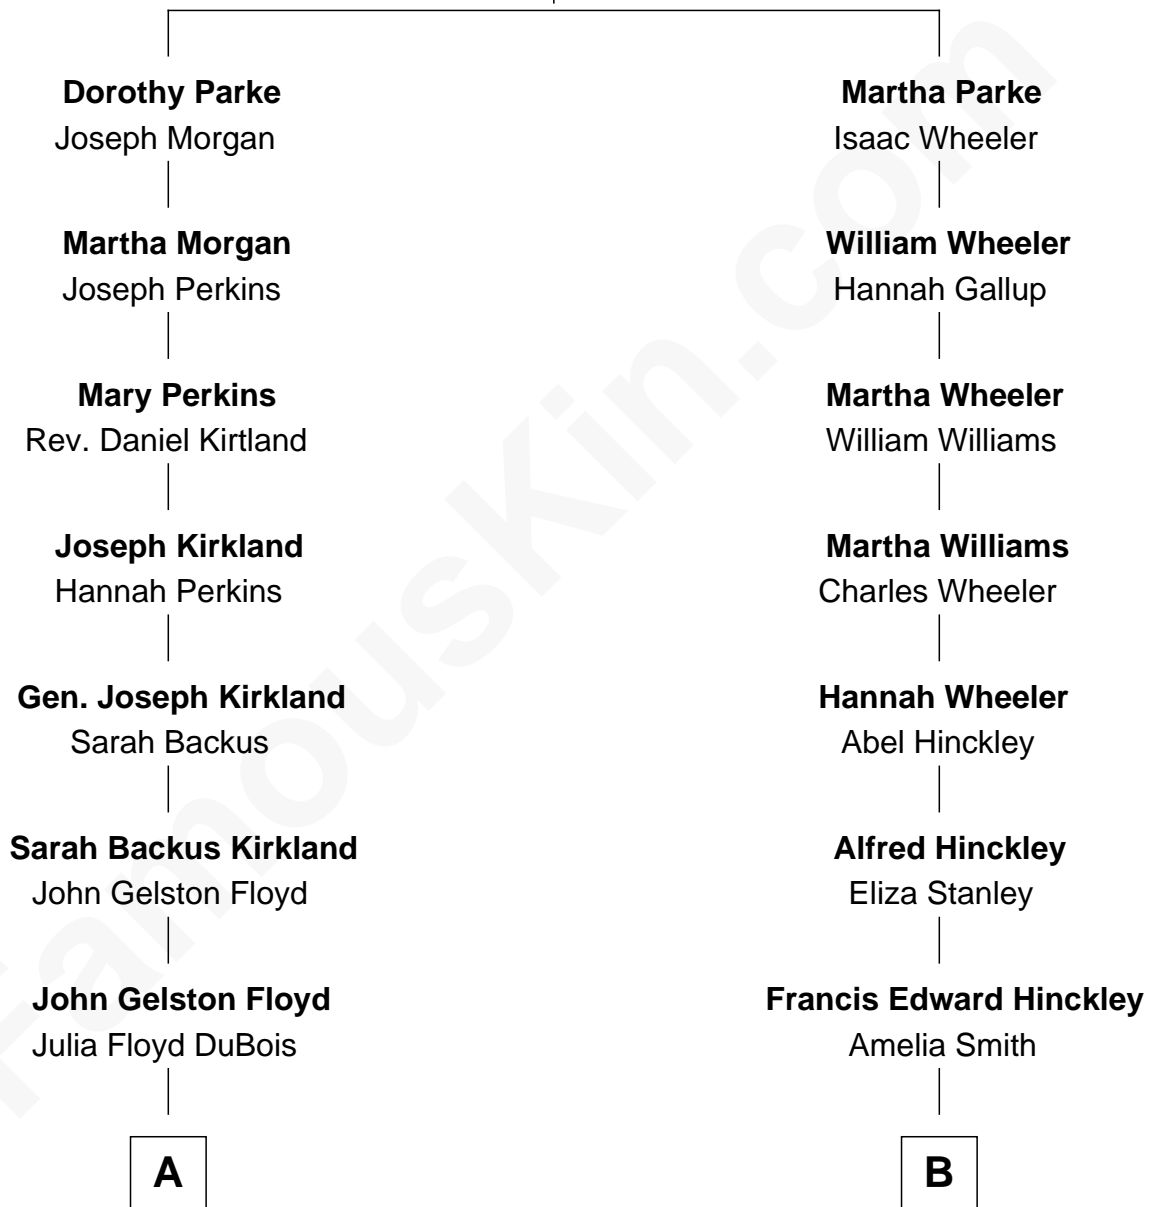

# FamousKin.com Relationship Chart of

**Bill Weld**

*68th Governor of Massachusetts*

9th cousin of

**John Hinckley, Jr.**

*Shot President Ronald Reagan*

**Thomas Parke**  
Dorothy Thompson

**A**

**Cornelia DuBois Floyd**  
John Treadwell Nichols

**Mary Blake Nichols**  
David Weld

**Bill Weld**  
*68th Governor of Massachusetts*

**B**

**Percival Porter Hinckley**  
Katherine Avilla Warnock

**John Warnock Hinckley**  
Jo Ann Moore

**John Hinckley, Jr.**  
*Shot President Ronald Reagan*

FamousKin.com