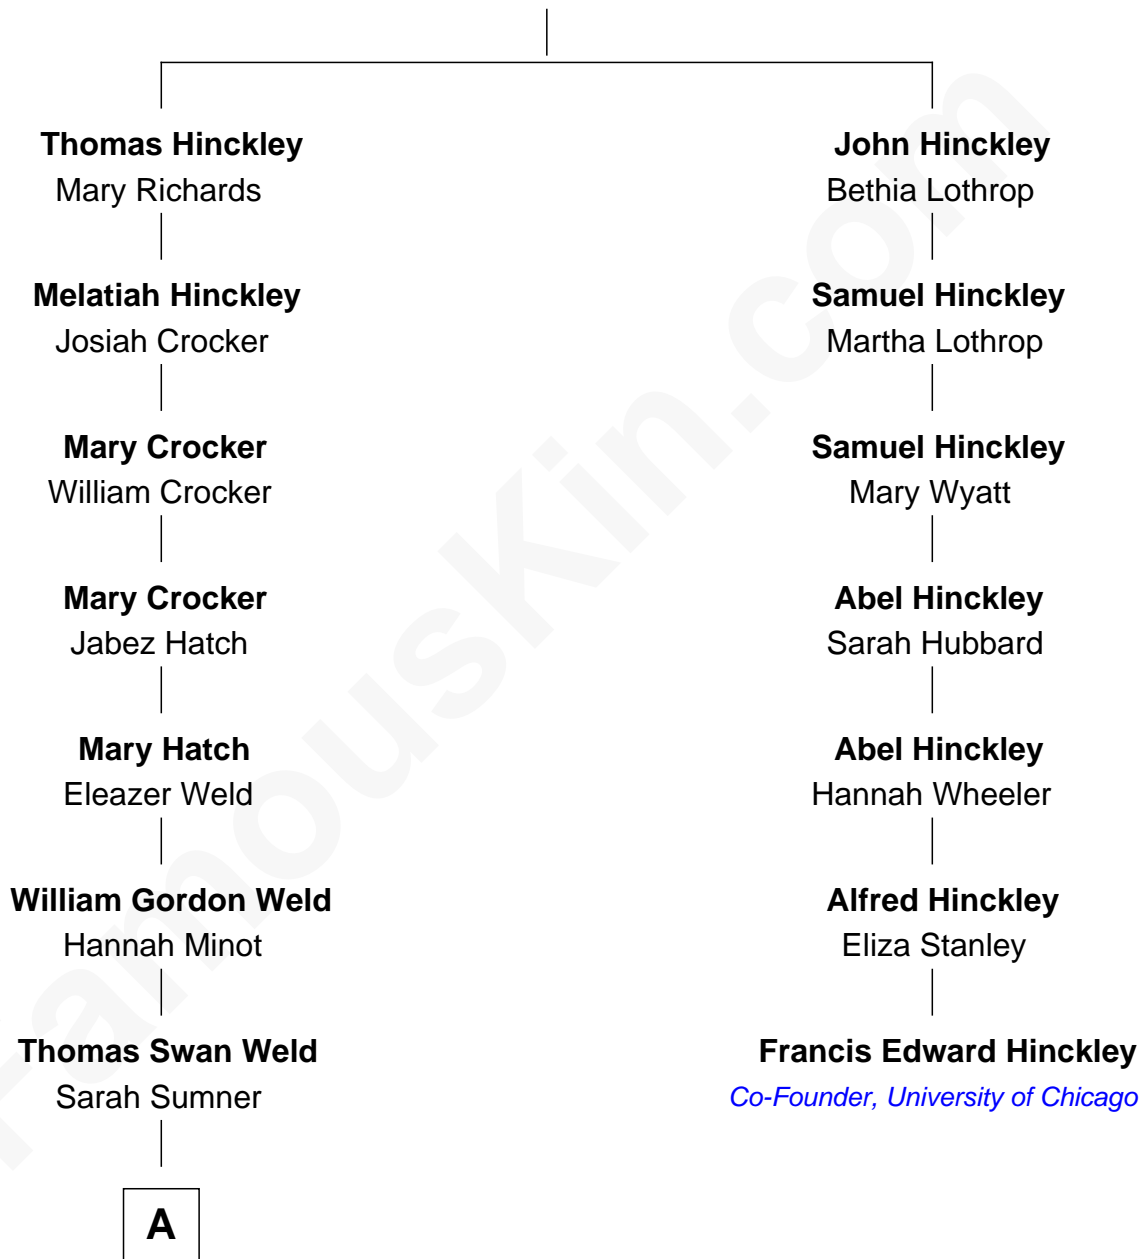

FamousKin.com Relationship Chart of

Bill Weld

68th Governor of Massachusetts

6th cousin 4 times removed of

Francis Edward Hinckley

Co-Founder, University of Chicago

University of Chicago

Samuel Hinckley

Sarah Soole

A

—
Dr. Francis Minot Weld
Fanny Elizabeth Bartholomew

—
Francis Minot Weld
Margaret Low White

—
David Weld
Mary Blake Nichols

—
Bill Weld
68th Governor of Massachusetts

FamousKin.com