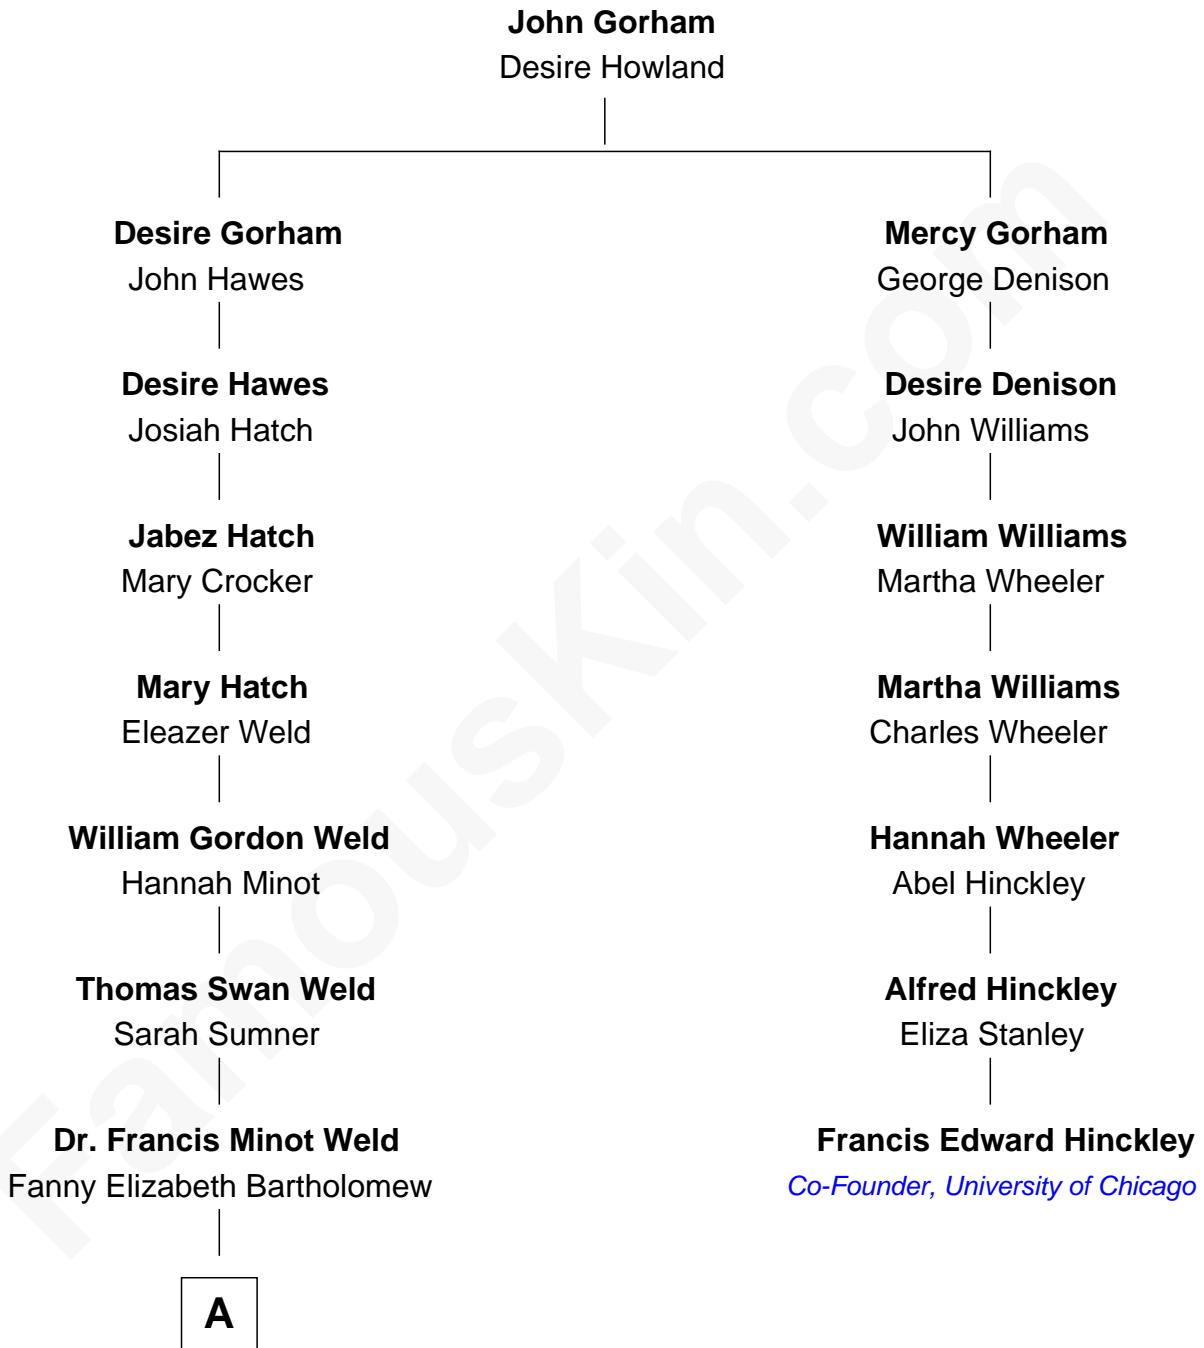

FamousKin.com

Relationship Chart of

Bill Weld

68th Governor of Massachusetts

6th cousin 3 times removed of

Francis Edward Hinckley

Co-Founder, University of Chicago

University of Chicago

A

—
Francis Minot Weld

Margaret Low White

—
David Weld

Mary Blake Nichols

—
Bill Weld

68th Governor of Massachusetts

FamousKin.com