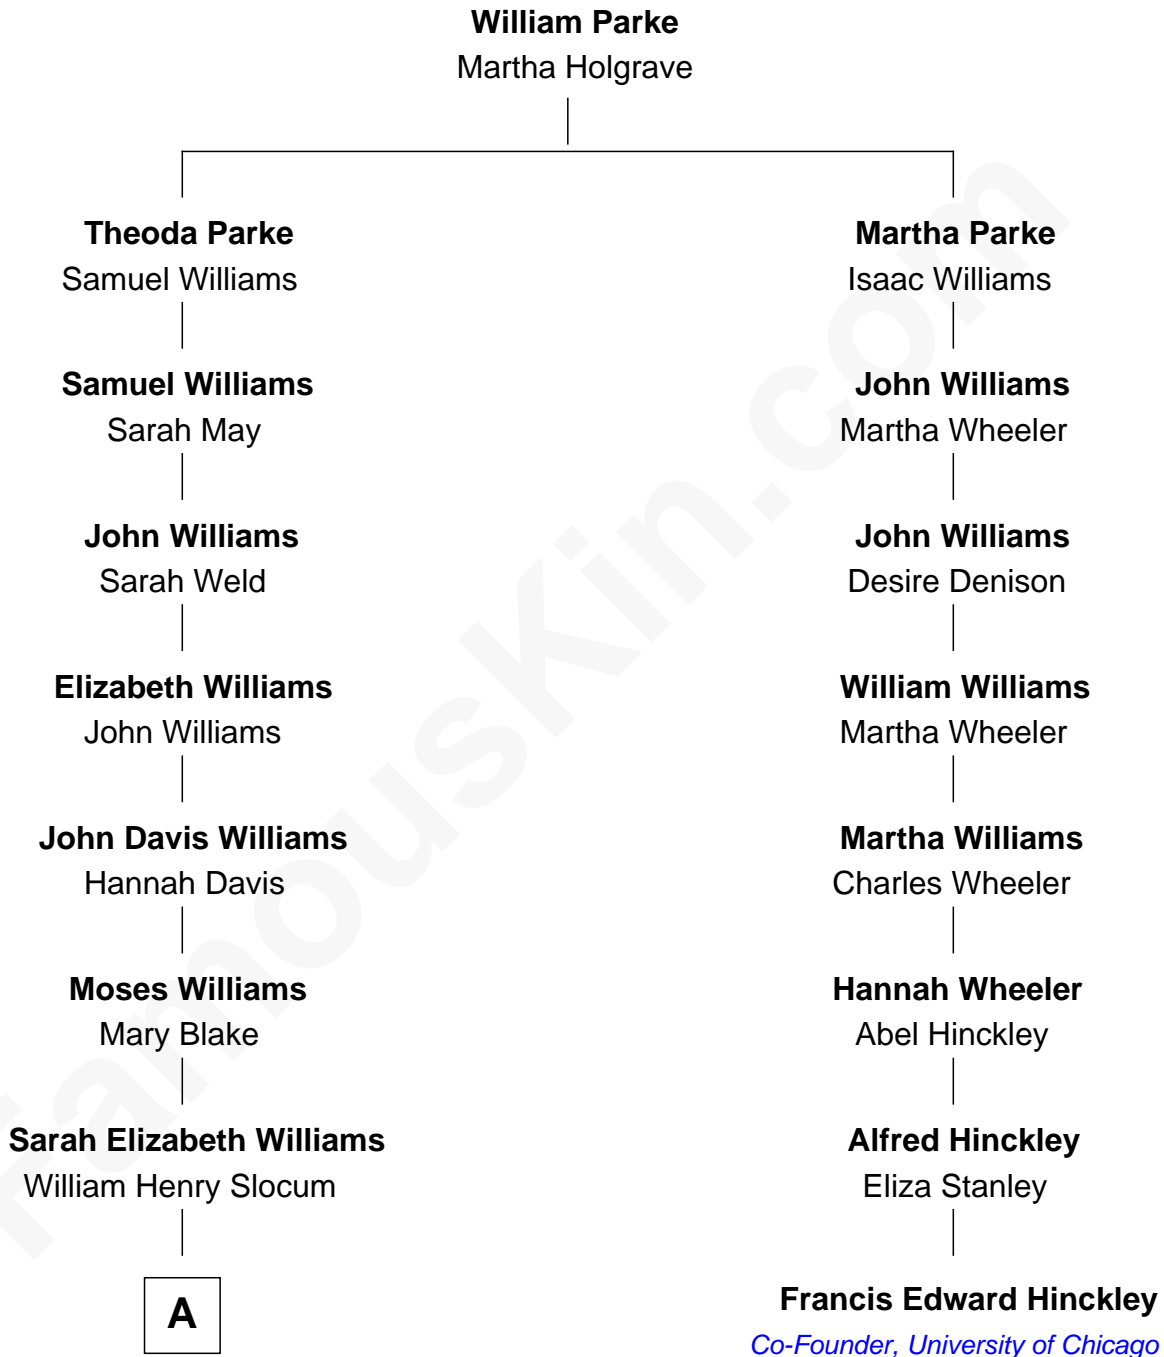

## Relationship Chart of

### Bill Weld

68th Governor of Massachusetts

7th cousin 3 times removed of

**Francis Edward Hinckley**

Co-Founder, University of Chicago

University of Chicago

**A**

—  
**Mary Blake Slocum**  
John White Treadwell Nichols

—  
**John Treadwell Nichols**  
Cornelia DuBois Floyd

—  
**Mary Blake Nichols**  
David Weld

—  
**Bill Weld**  
*68th Governor of Massachusetts*

FamousKin.com