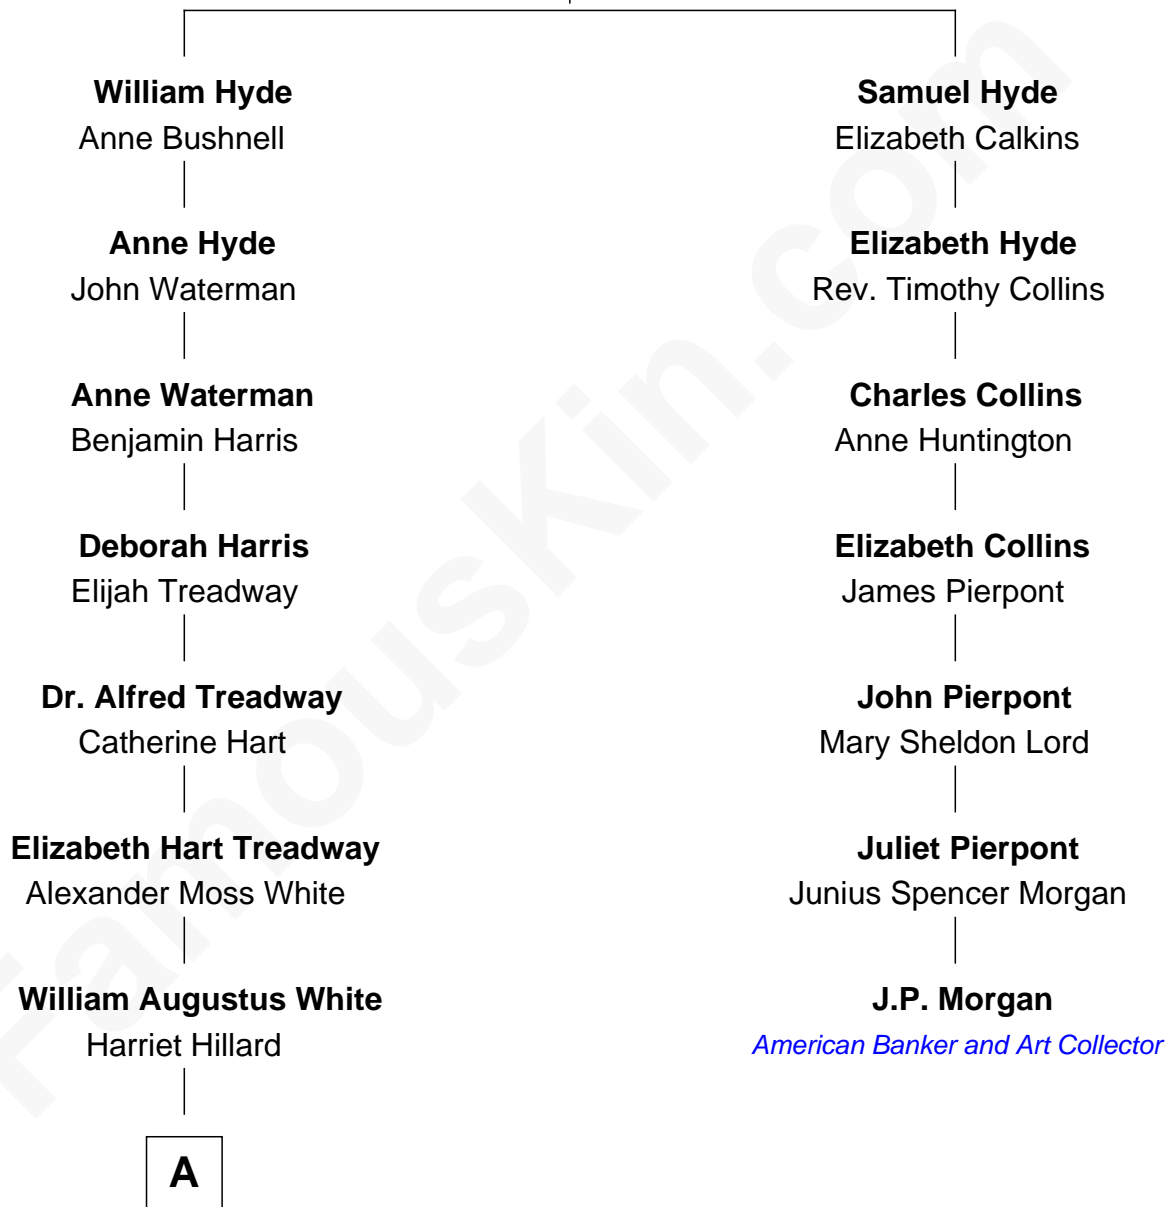

FamousKin.com Relationship Chart of

Bill Weld

68th Governor of Massachusetts

6th cousin 3 times removed of

J.P. Morgan

American Banker and Art Collector

Samuel Hyde

Jane Lee

A

—
Margaret Low White

Francis Minot Weld

—
David Weld

Mary Blake Nichols

—
Bill Weld

68th Governor of Massachusetts

FamousKin.com