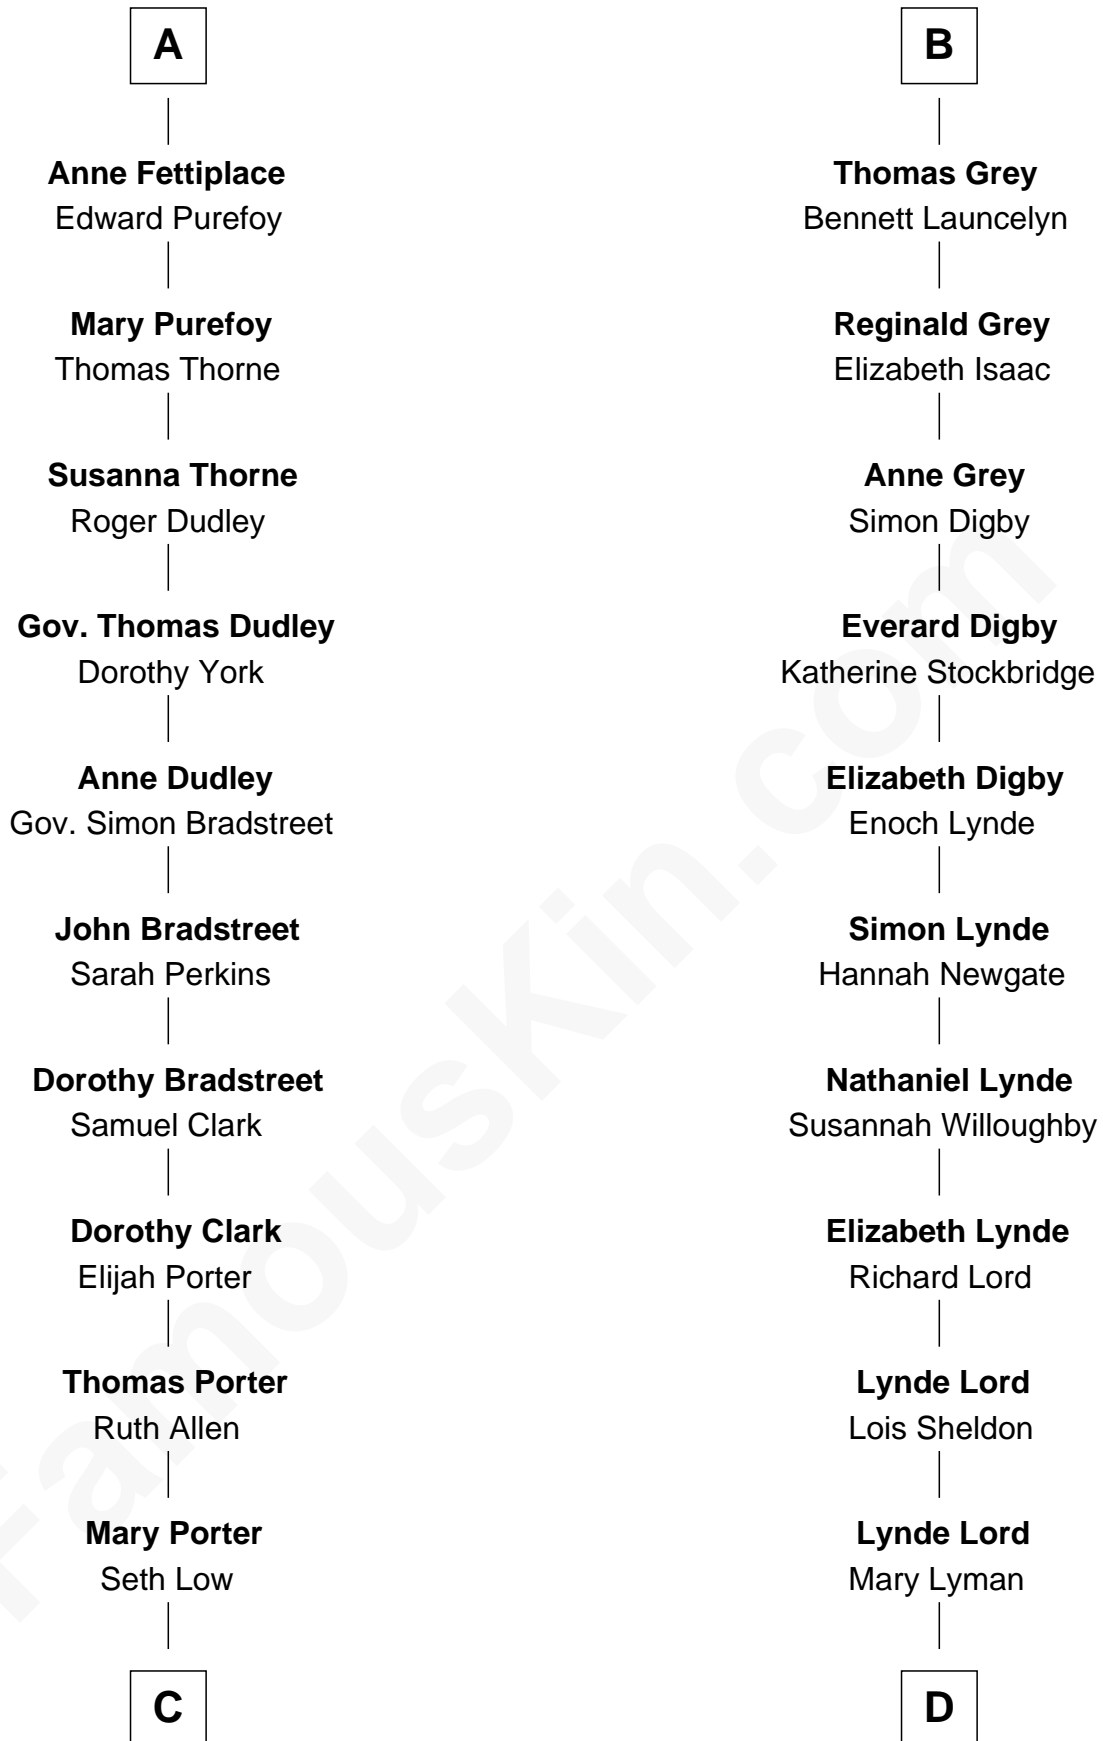

# FamousKin.com Relationship Chart of

**Bill Weld**

*68th Governor of Massachusetts*

**19th cousin 2 times removed of**

**J.P. Morgan**

*American Banker and Art Collector*

**C**

**Harriet Low**  
John Babcock Hillard

**Harriet Hillard**  
William Augustus White

**Margaret Low White**  
Francis Minot Weld

**David Weld**  
Mary Blake Nichols

**Bill Weld**  
*68th Governor of Massachusetts*

**D**

**Mary Sheldon Lord**  
John Pierpont