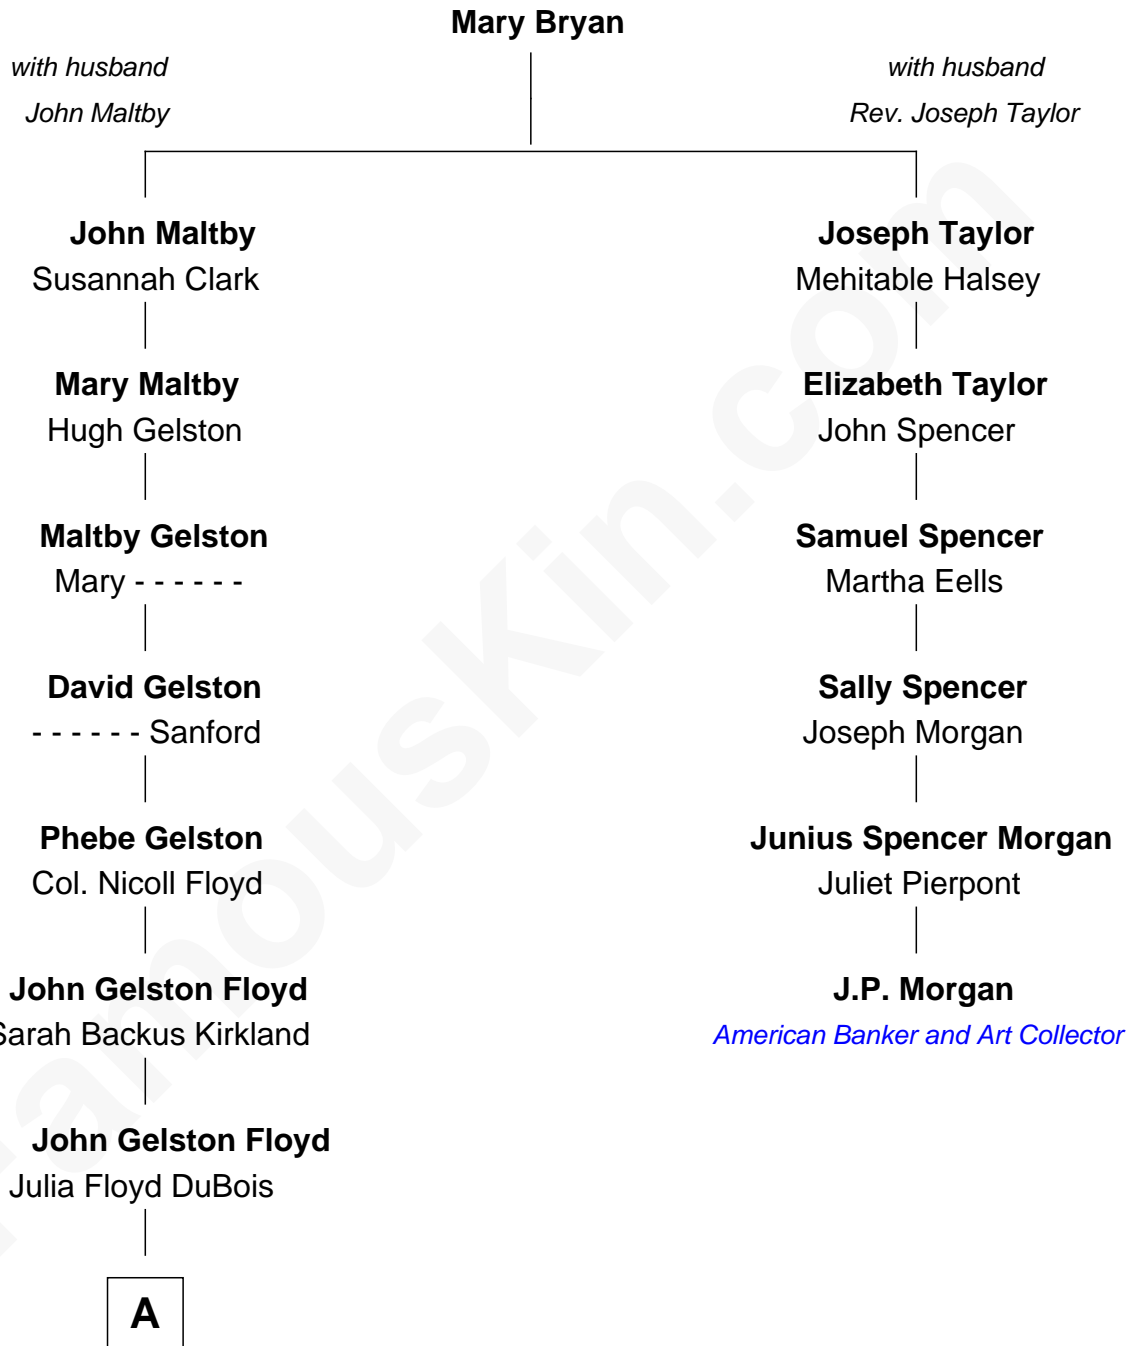

# FamousKin.com Relationship Chart of

**Bill Weld**

*68th Governor of Massachusetts*

**5th cousin 4 times removed of**

**J.P. Morgan**

*American Banker and Art Collector*

**A**

—  
**Cornelia DuBois Floyd**

John Treadwell Nichols

—  
**Mary Blake Nichols**

David Weld

—  
**Bill Weld**

*68th Governor of Massachusetts*

FamousKin.com