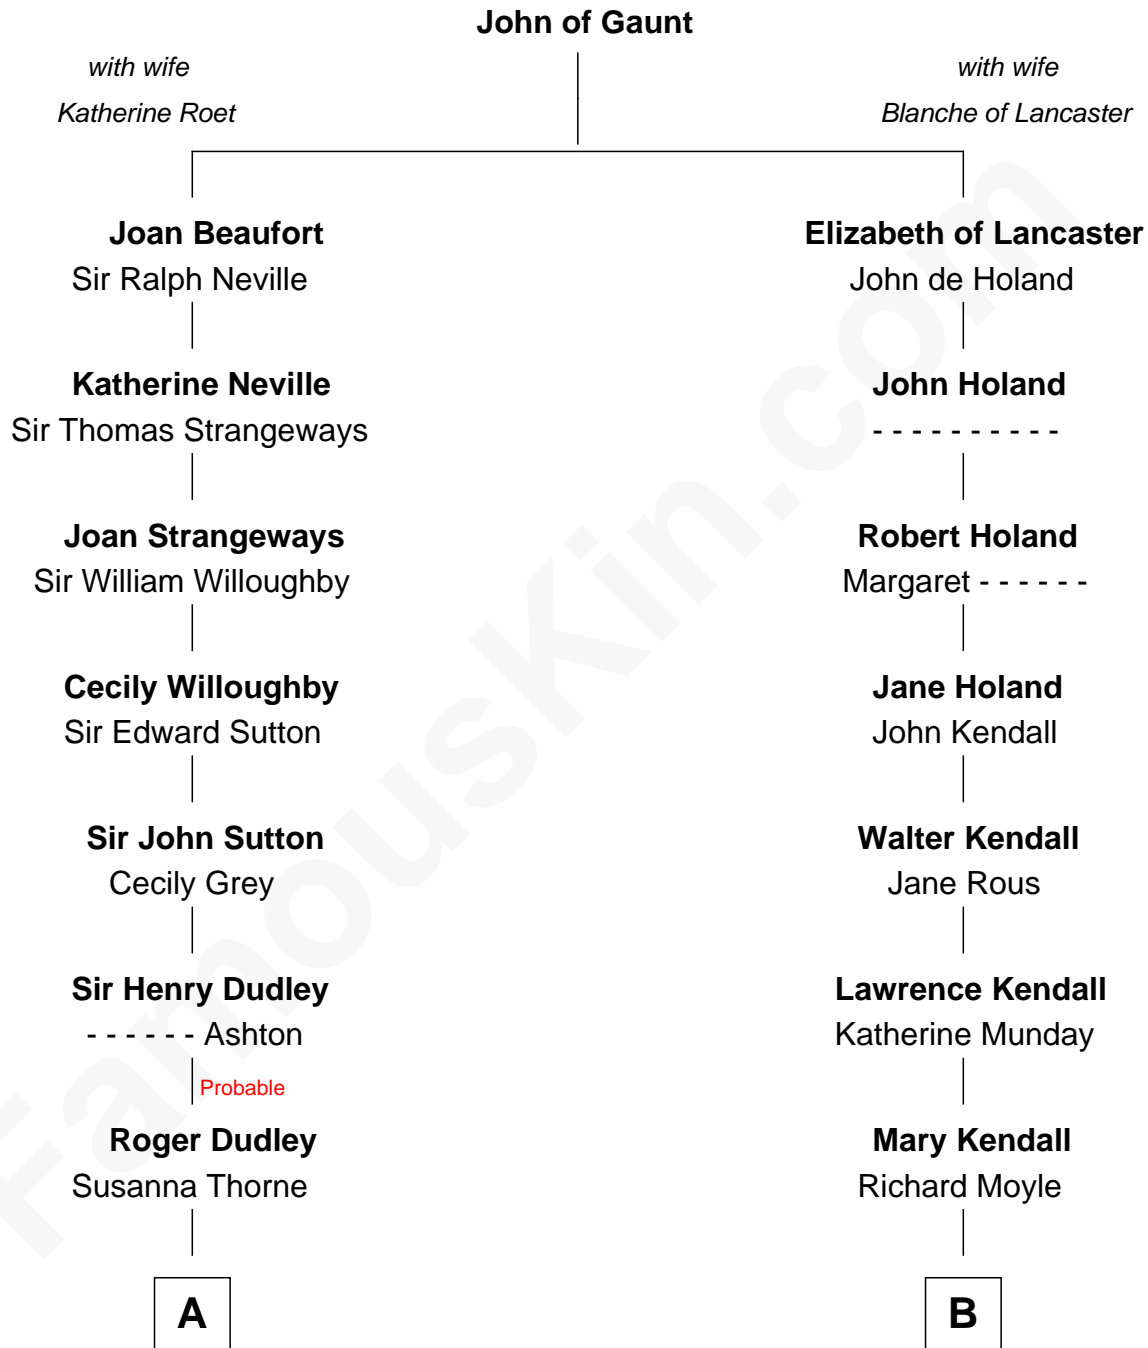

## Relationship Chart of

### Bill Weld

68th Governor of Massachusetts

17th cousin 1 time removed of

**Juliette Gordon Low**

Founder of the Girl Scouts

**C**

—  
**David Weld**

Mary Blake Nichols

—  
**Bill Weld**

*68th Governor of Massachusetts*

FamousKin.com