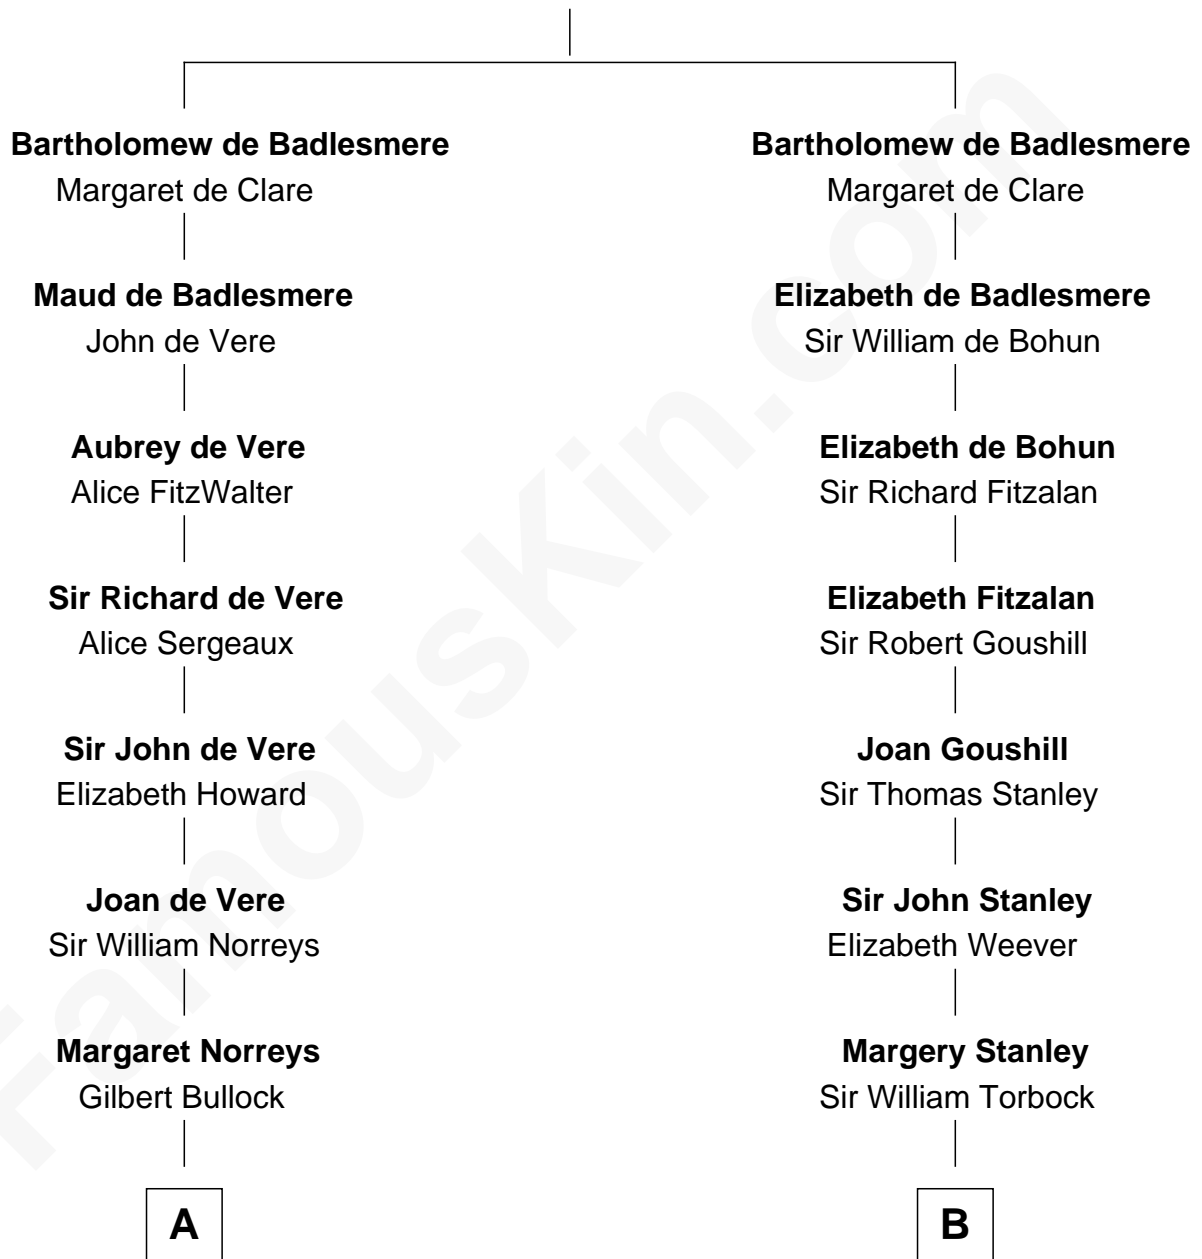

FamousKin.com

Relationship Chart of

Bill Weld

68th Governor of Massachusetts

19th cousin 1 time removed of

Juliette Gordon Low

Founder of the Girl Scouts

Gunselm de Badlesmere

C

Dr. Francis Minot Weld
Fanny Elizabeth Bartholomew

Francis Minot Weld
Margaret Low White

David Weld
Mary Blake Nichols

Bill Weld
68th Governor of Massachusetts

D

Juliette Augusta Magill
John Harris Kinzie

Eleanor Lytle Kinzie
William Washington Gordon

Juliette Gordon Low
Founder of the Girl Scouts