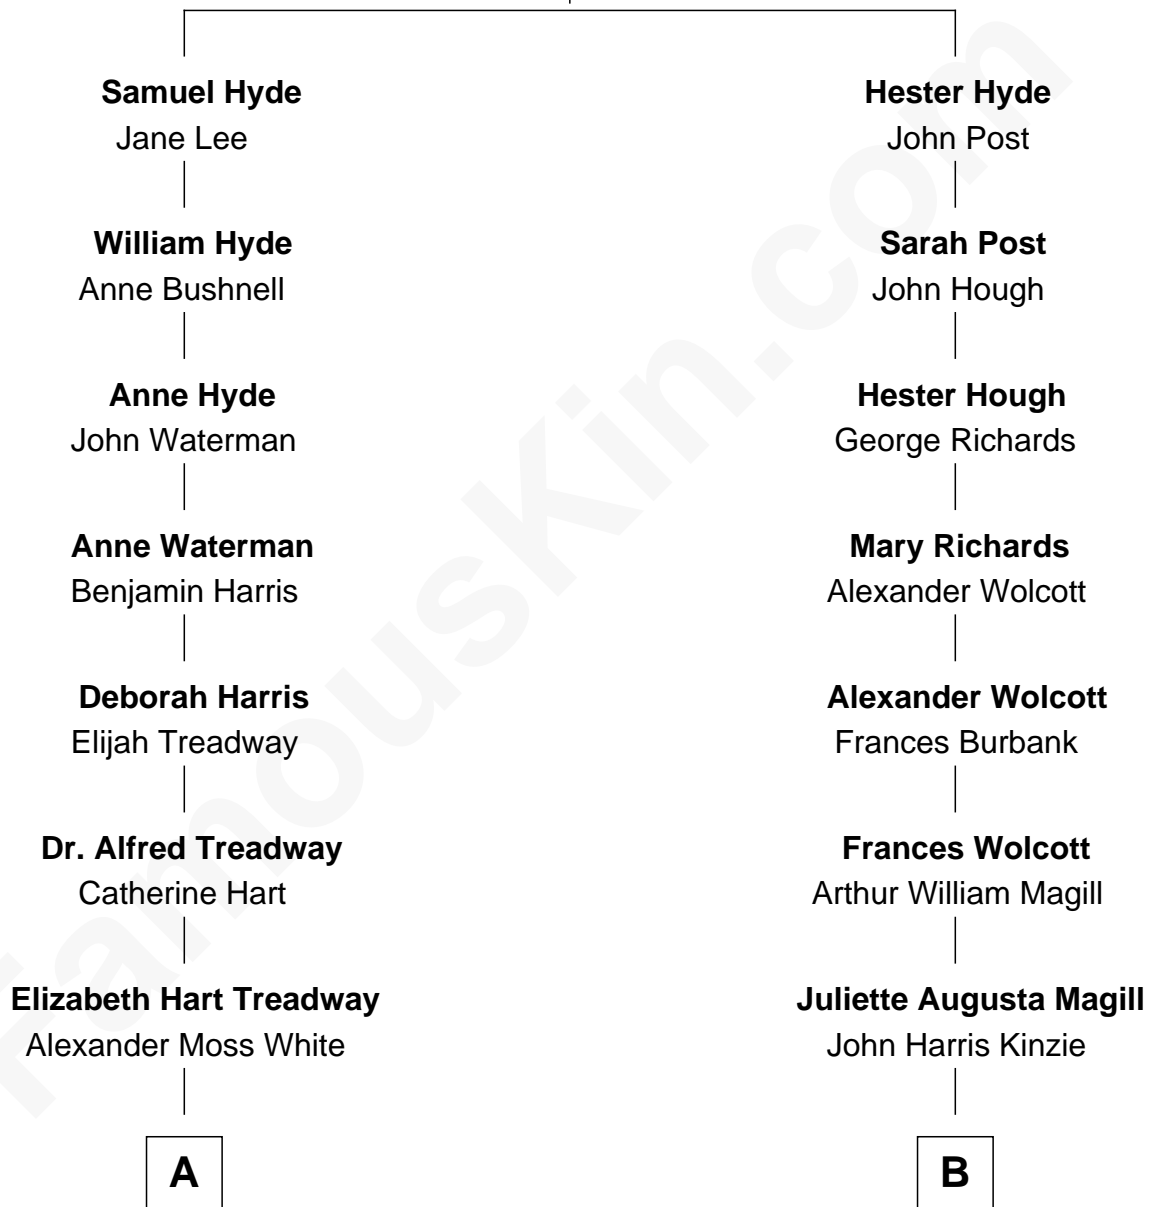

FamousKin.com

Relationship Chart of

Bill Weld

68th Governor of Massachusetts

8th cousin 2 times removed of

Juliette Gordon Low

Founder of the Girl Scouts

William Hyde

FamousKin.com