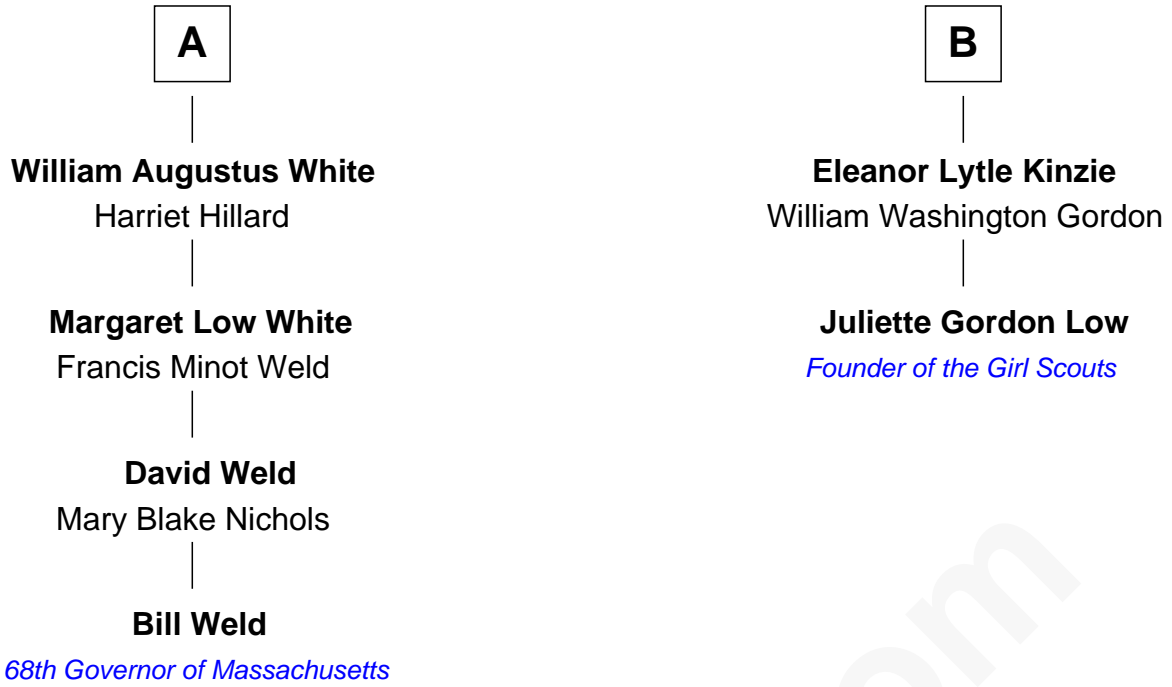

FamousKin.com

Relationship Chart of

Bill Weld

68th Governor of Massachusetts

8th cousin 2 times removed of

Juliette Gordon Low

Founder of the Girl Scouts

William Hyde

FamousKin.com