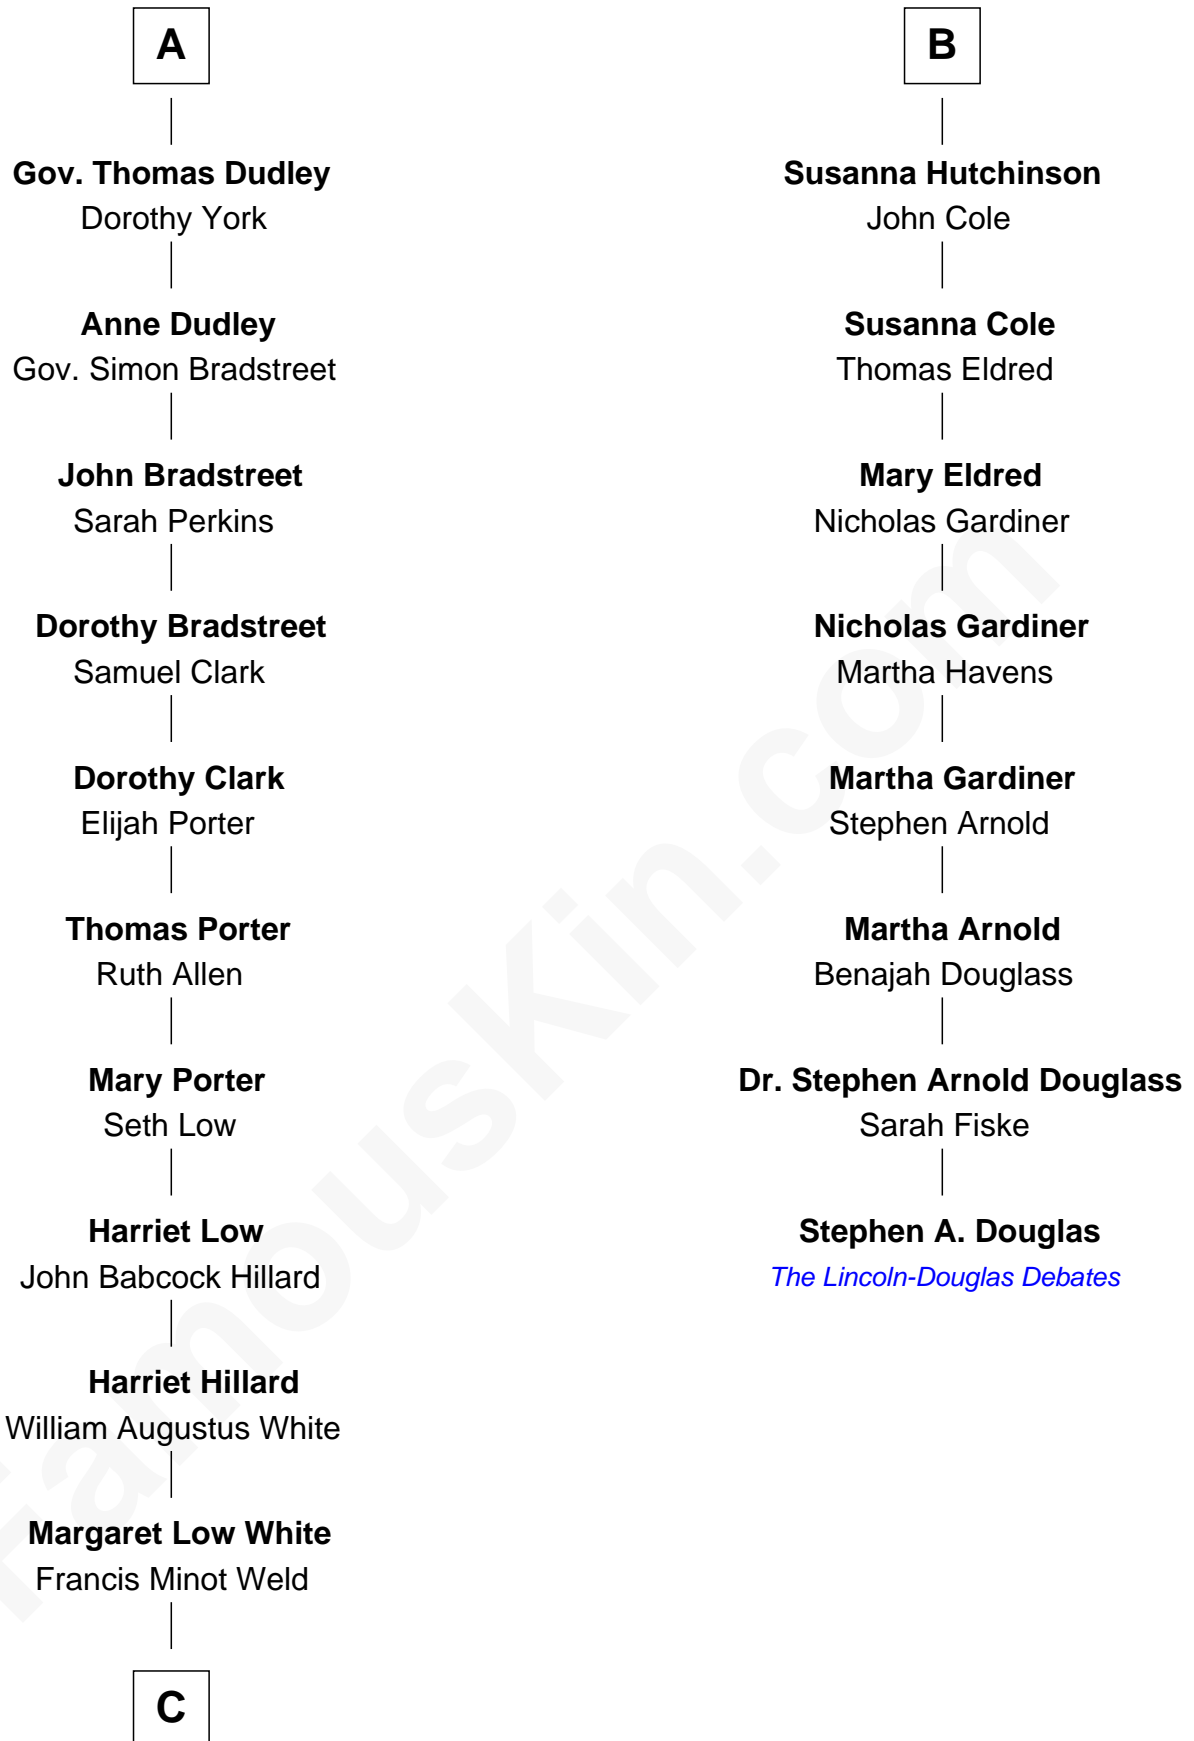

FamousKin.com

Relationship Chart of

Bill Weld

68th Governor of Massachusetts

14th cousin 4 times removed of

Stephen A. Douglas

Participated in Lincoln-Douglas Debates

C

—
David Weld

Mary Blake Nichols

—
Bill Weld

68th Governor of Massachusetts

FamousKin.com