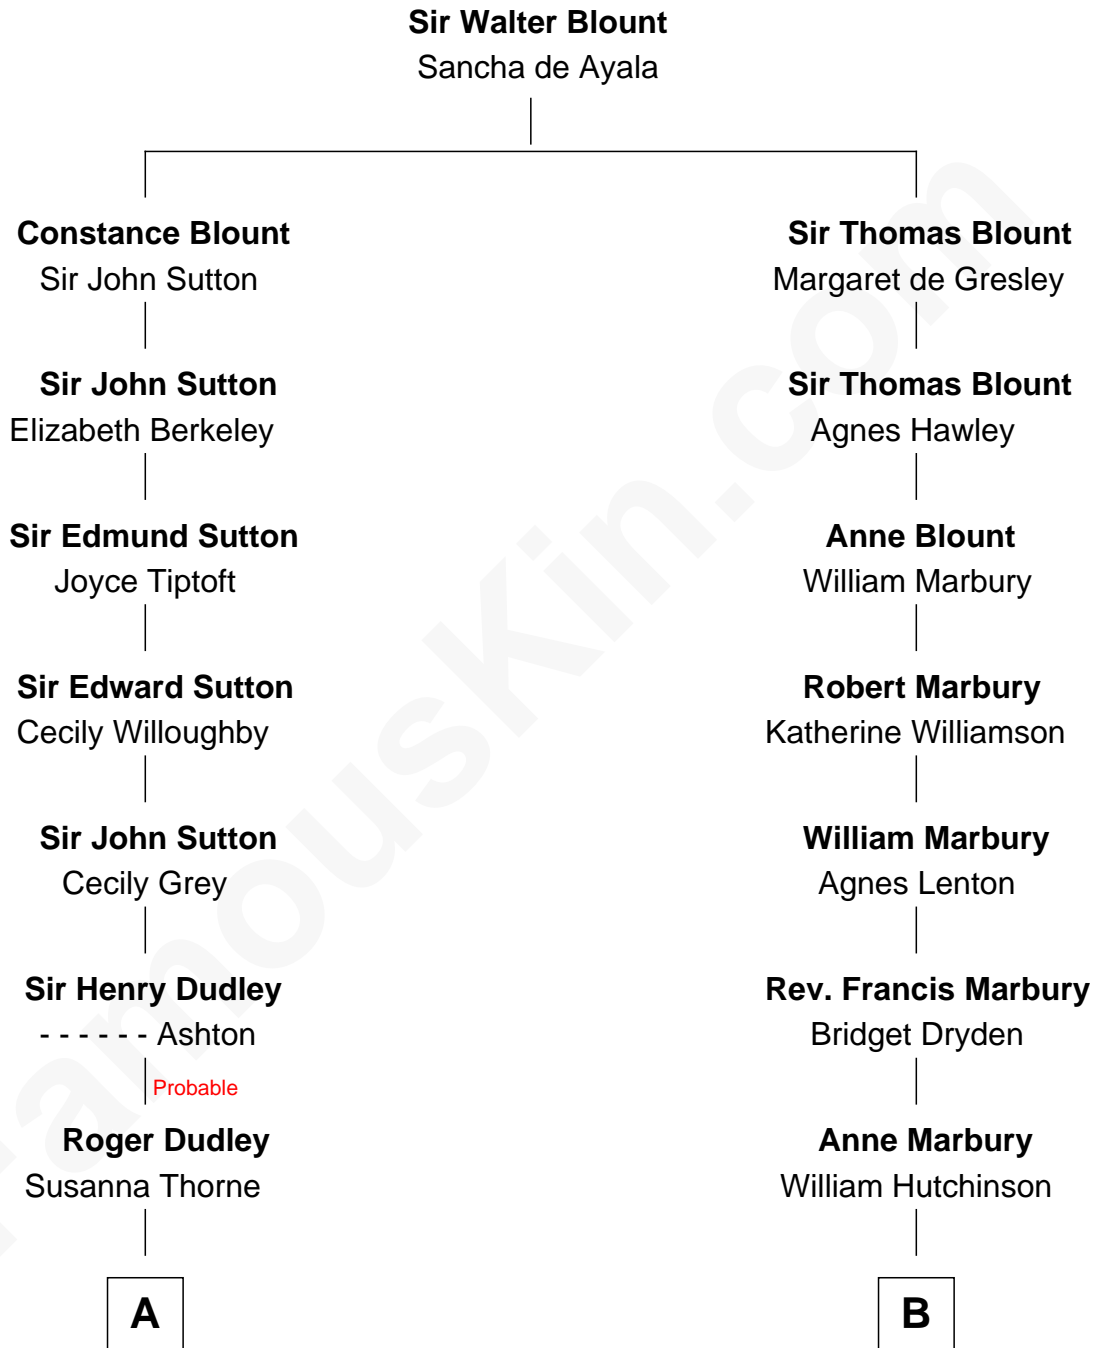

FamousKin.com

Relationship Chart of

Bill Weld

68th Governor of Massachusetts

14th cousin 4 times removed of

Stephen A. Douglas

Participated in Lincoln-Douglas Debates

C

—
David Weld

Mary Blake Nichols

—
Bill Weld

68th Governor of Massachusetts

FamousKin.com