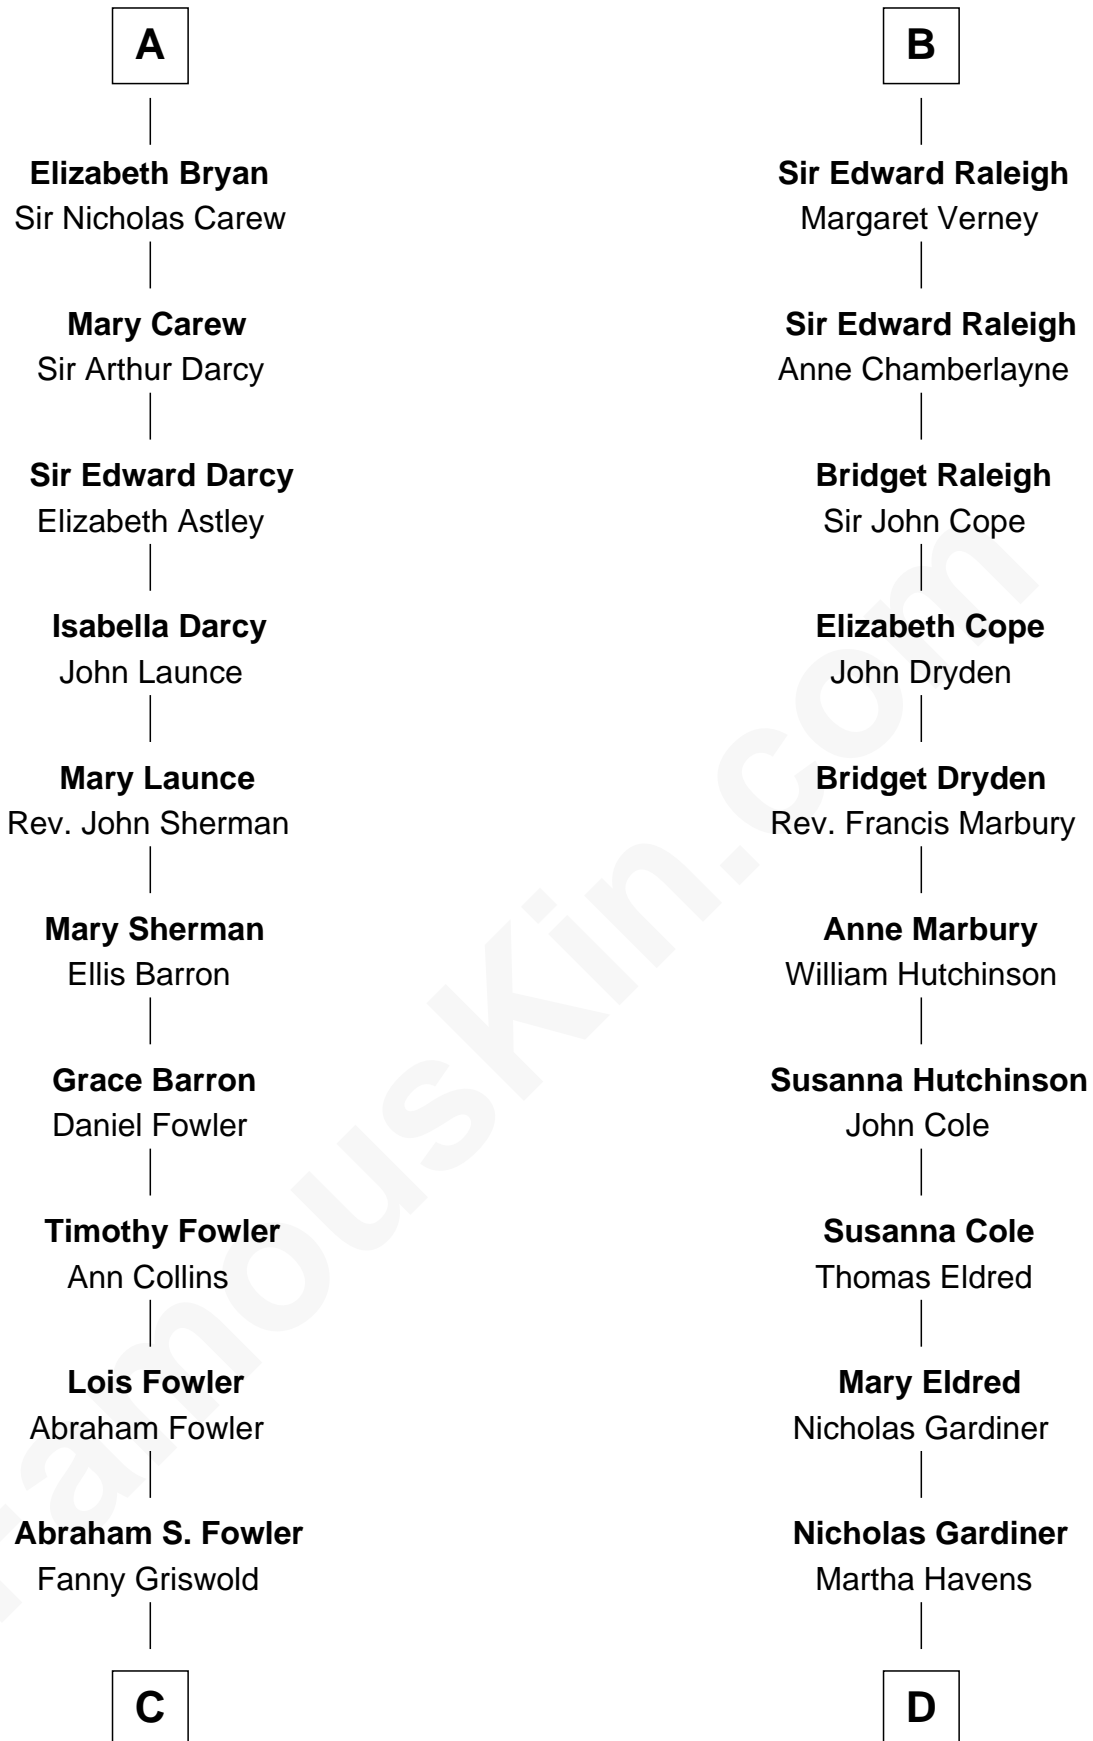

FamousKin.com

Relationship Chart of

Bill Weld

68th Governor of Massachusetts

20th cousin 1 time removed of

Stephen A. Douglas

Participated in Lincoln-Douglas Debates

C

Fanny Griswold Fowler
George Medad Bartholomew

Fanny Elizabeth Bartholomew
Dr. Francis Minot Weld

Francis Minot Weld
Margaret Low White

David Weld
Mary Blake Nichols

Bill Weld
68th Governor of Massachusetts

D

Martha Gardiner
Stephen Arnold

Martha Arnold
Benajah Douglass

Dr. Stephen Arnold Douglass
Sarah Fiske

Stephen A. Douglas
The Lincoln-Douglas Debates