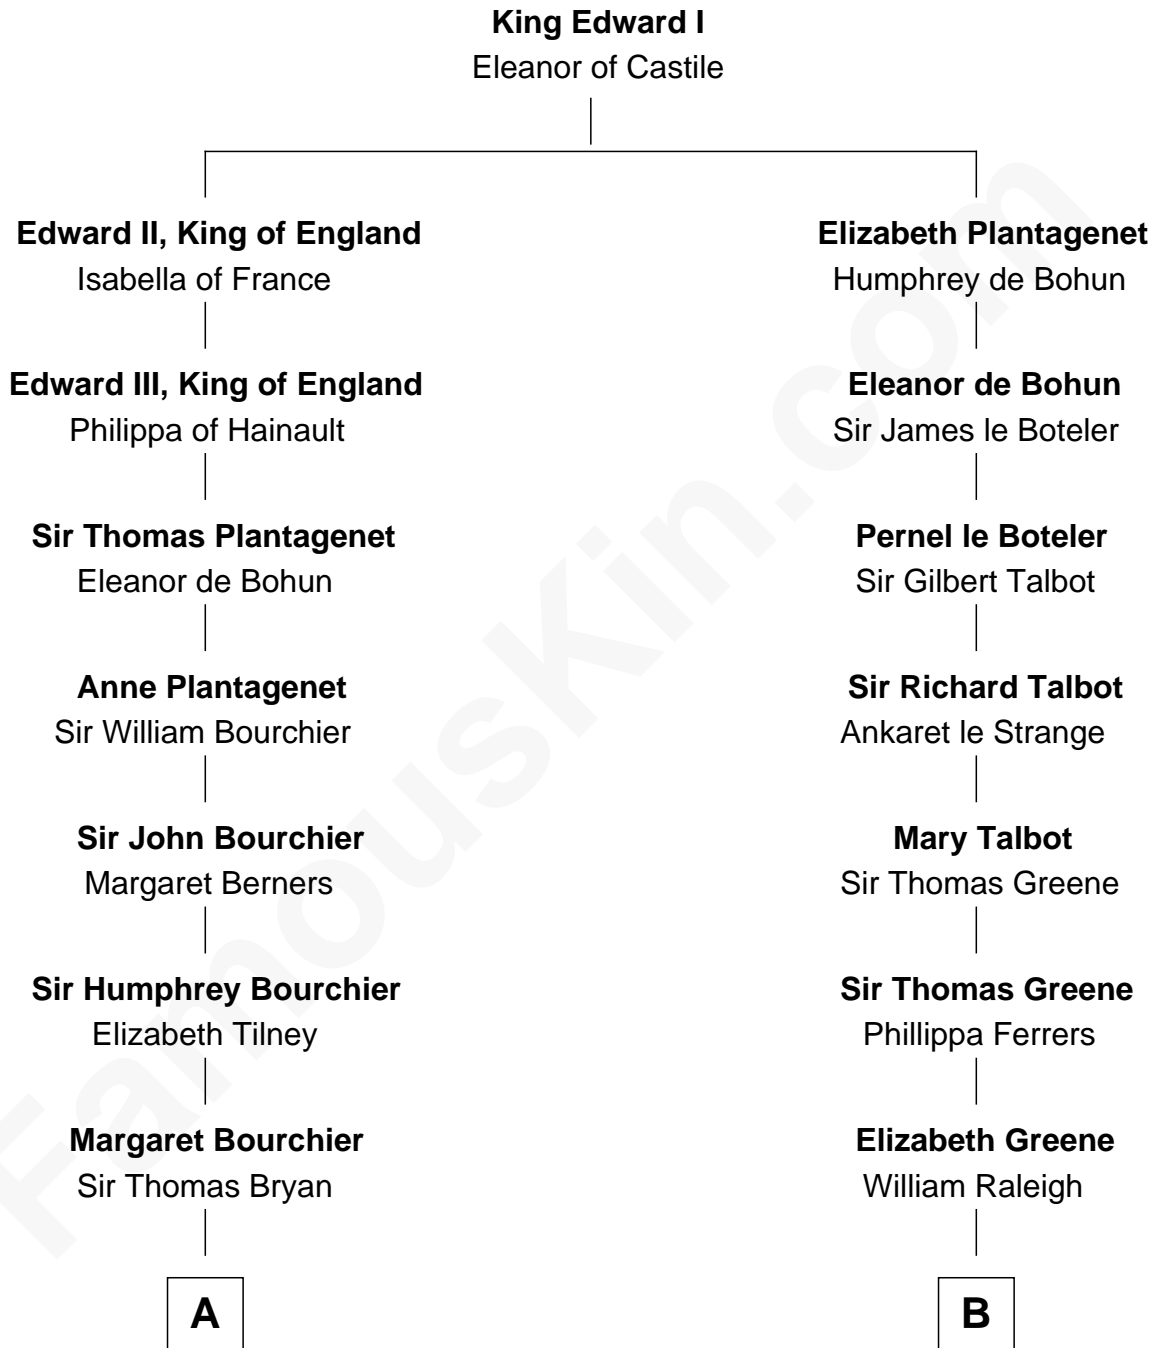

FamousKin.com

Relationship Chart of

Bill Weld

68th Governor of Massachusetts

20th cousin 1 time removed of

Stephen A. Douglas

Participated in Lincoln-Douglas Debates

C

Fanny Griswold Fowler
George Medad Bartholomew

Fanny Elizabeth Bartholomew
Dr. Francis Minot Weld

Francis Minot Weld
Margaret Low White

David Weld
Mary Blake Nichols

Bill Weld
68th Governor of Massachusetts