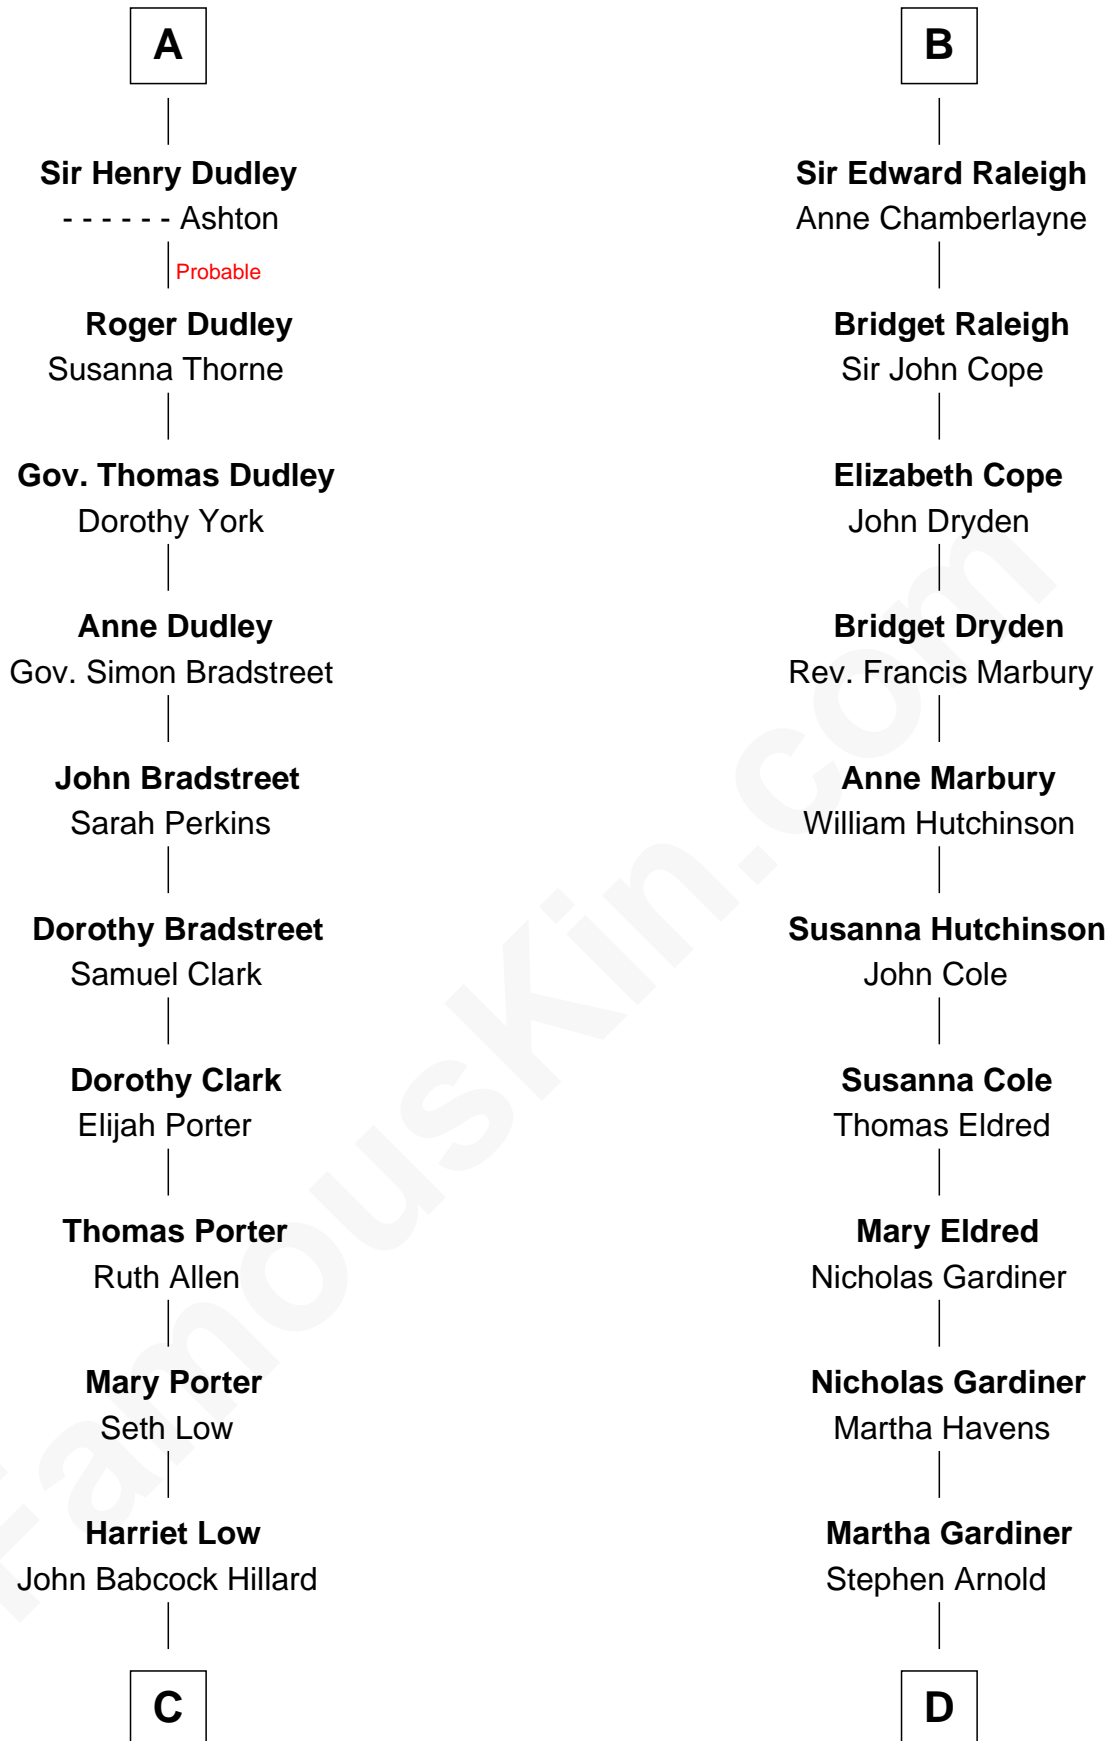

FamousKin.com

Relationship Chart of

Bill Weld

68th Governor of Massachusetts

19th cousin 1 time removed of

Stephen A. Douglas

Participated in Lincoln-Douglas Debates

Sir Hugh I de Audley

Iseult de Mortimer

C

Harriet Hillard
William Augustus White

Margaret Low White
Francis Minot Weld

David Weld
Mary Blake Nichols

Bill Weld
68th Governor of Massachusetts

D

Martha Arnold
Benajah Douglass