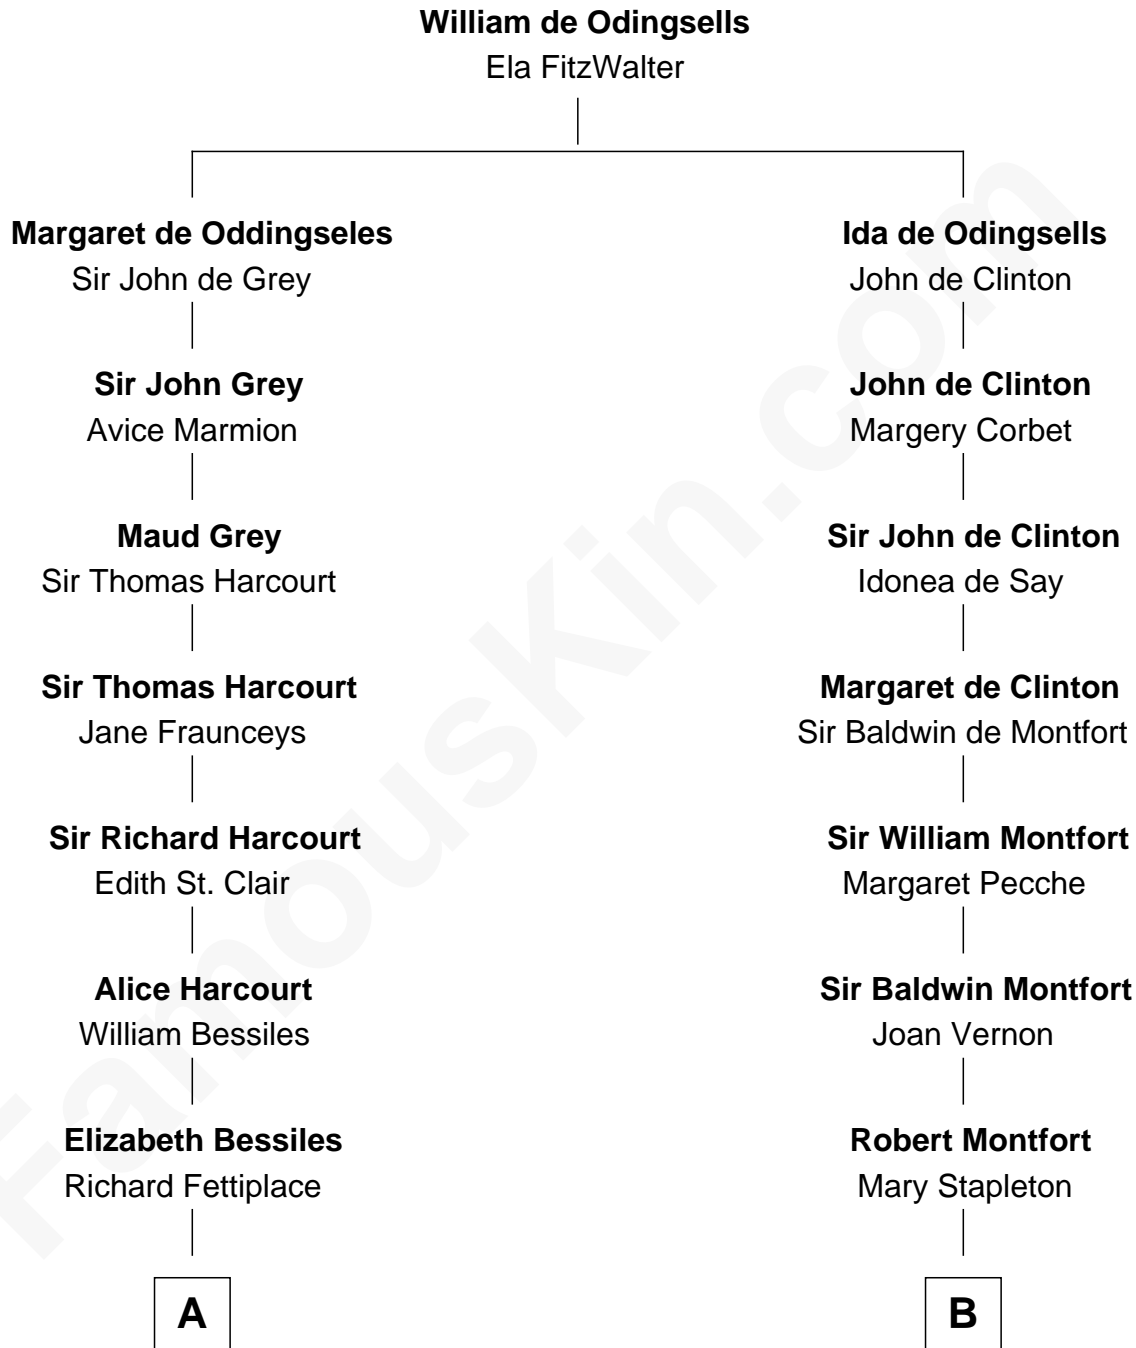

FamousKin.com

Relationship Chart of

Bill Weld

68th Governor of Massachusetts

19th cousin 2 times removed of

Stephen A. Douglas

Participated in Lincoln-Douglas Debates