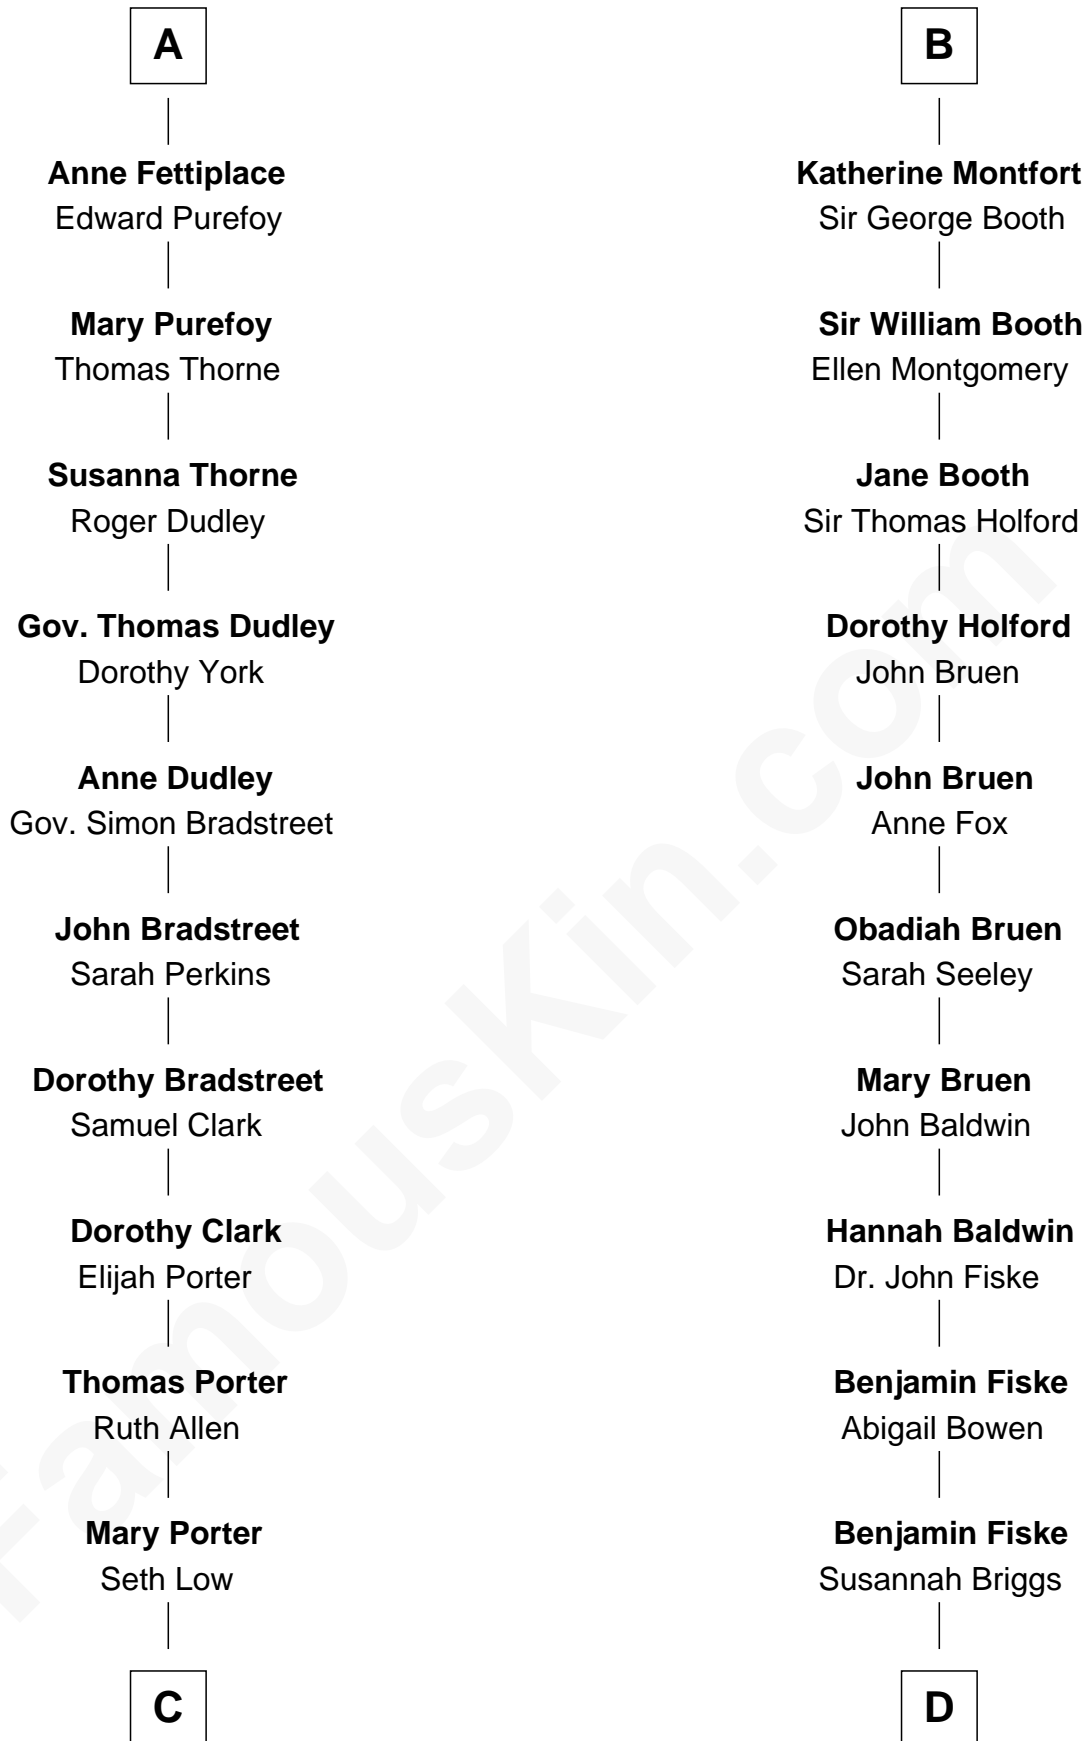

## Relationship Chart of

### Bill Weld

68th Governor of Massachusetts

19th cousin 2 times removed of

### Stephen A. Douglas

Participated in Lincoln-Douglas Debates

**C**

**Harriet Low**  
John Babcock Hillard

**Harriet Hillard**  
William Augustus White

**Margaret Low White**  
Francis Minot Weld

**David Weld**  
Mary Blake Nichols