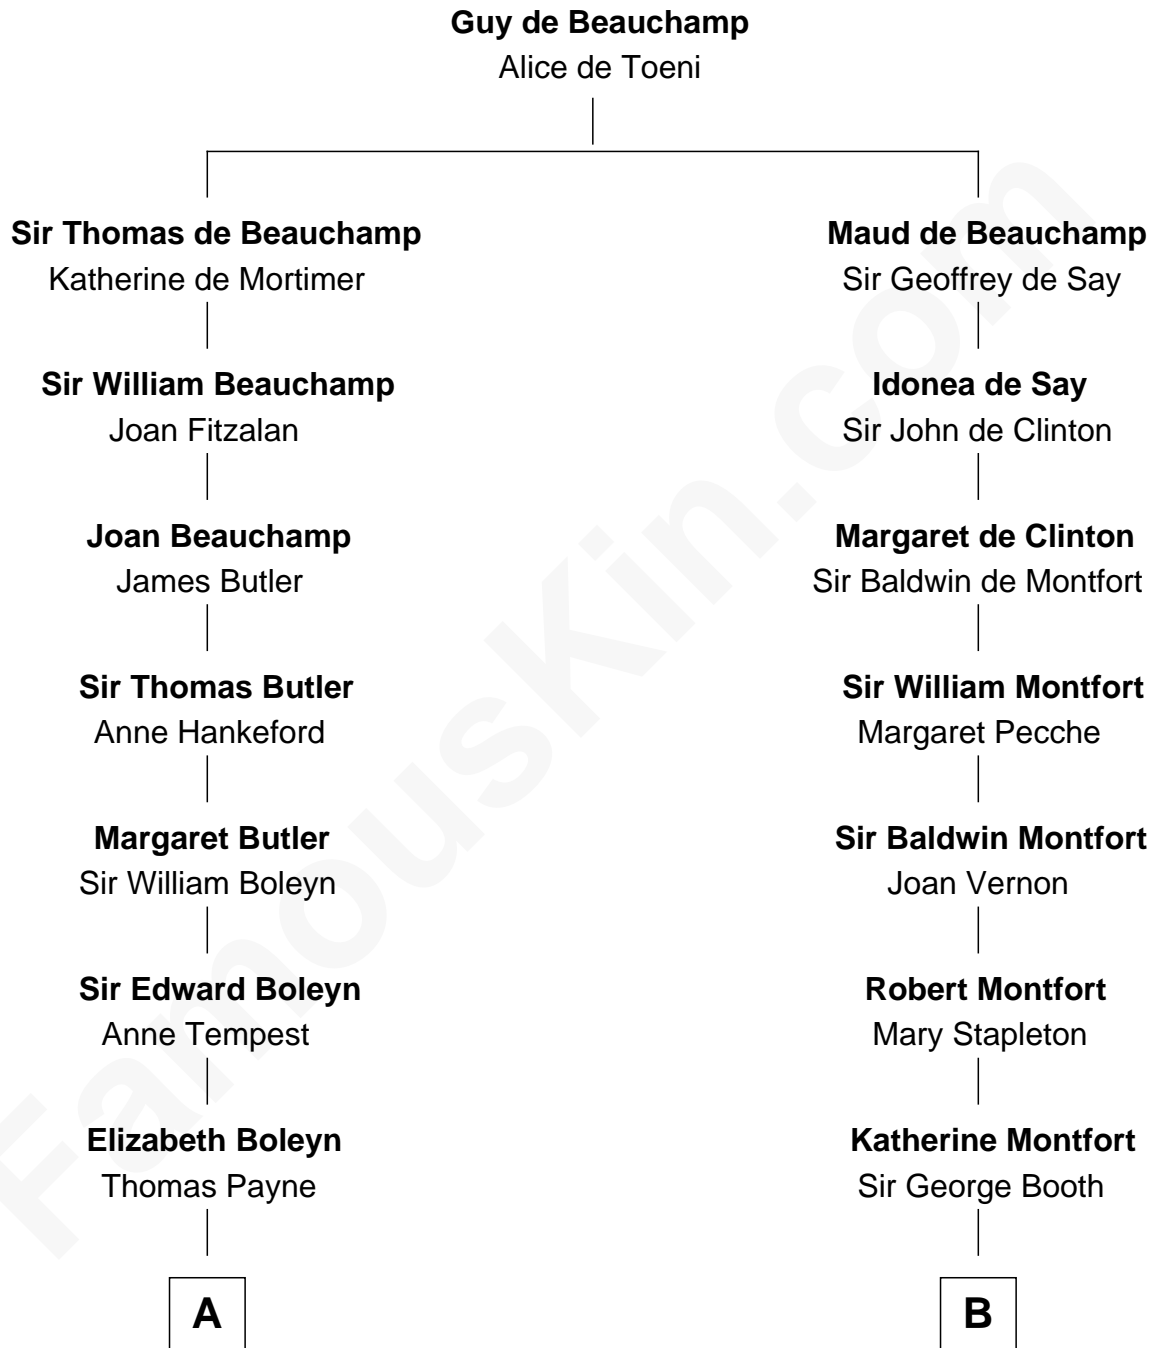

FamousKin.com

Relationship Chart of

Bill Weld

68th Governor of Massachusetts

18th cousin 2 times removed of

Stephen A. Douglas

Participated in Lincoln-Douglas Debates