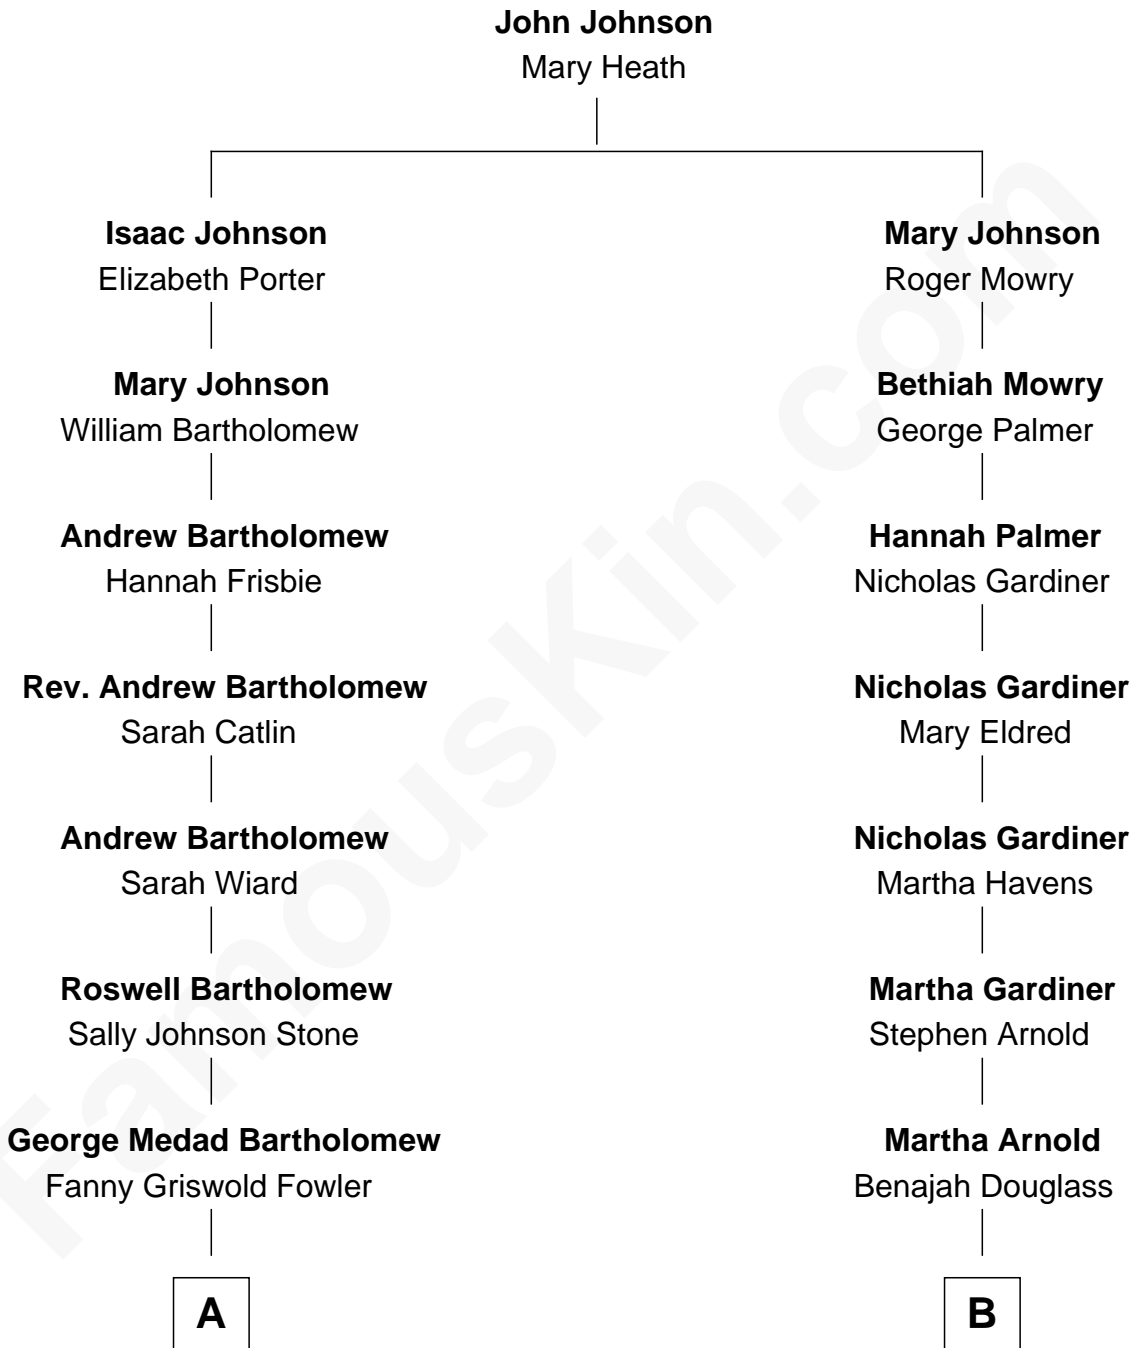

## Relationship Chart of

### Bill Weld

68th Governor of Massachusetts

8th cousin 2 times removed of

**Stephen A. Douglas**

Participated in Lincoln-Douglas Debates

**A**

**Fanny Elizabeth Bartholomew**

Dr. Francis Minot Weld

**Francis Minot Weld**

Margaret Low White

**David Weld**

Mary Blake Nichols

**Bill Weld**

*68th Governor of Massachusetts*

**B**

**Dr. Stephen Arnold Douglass**