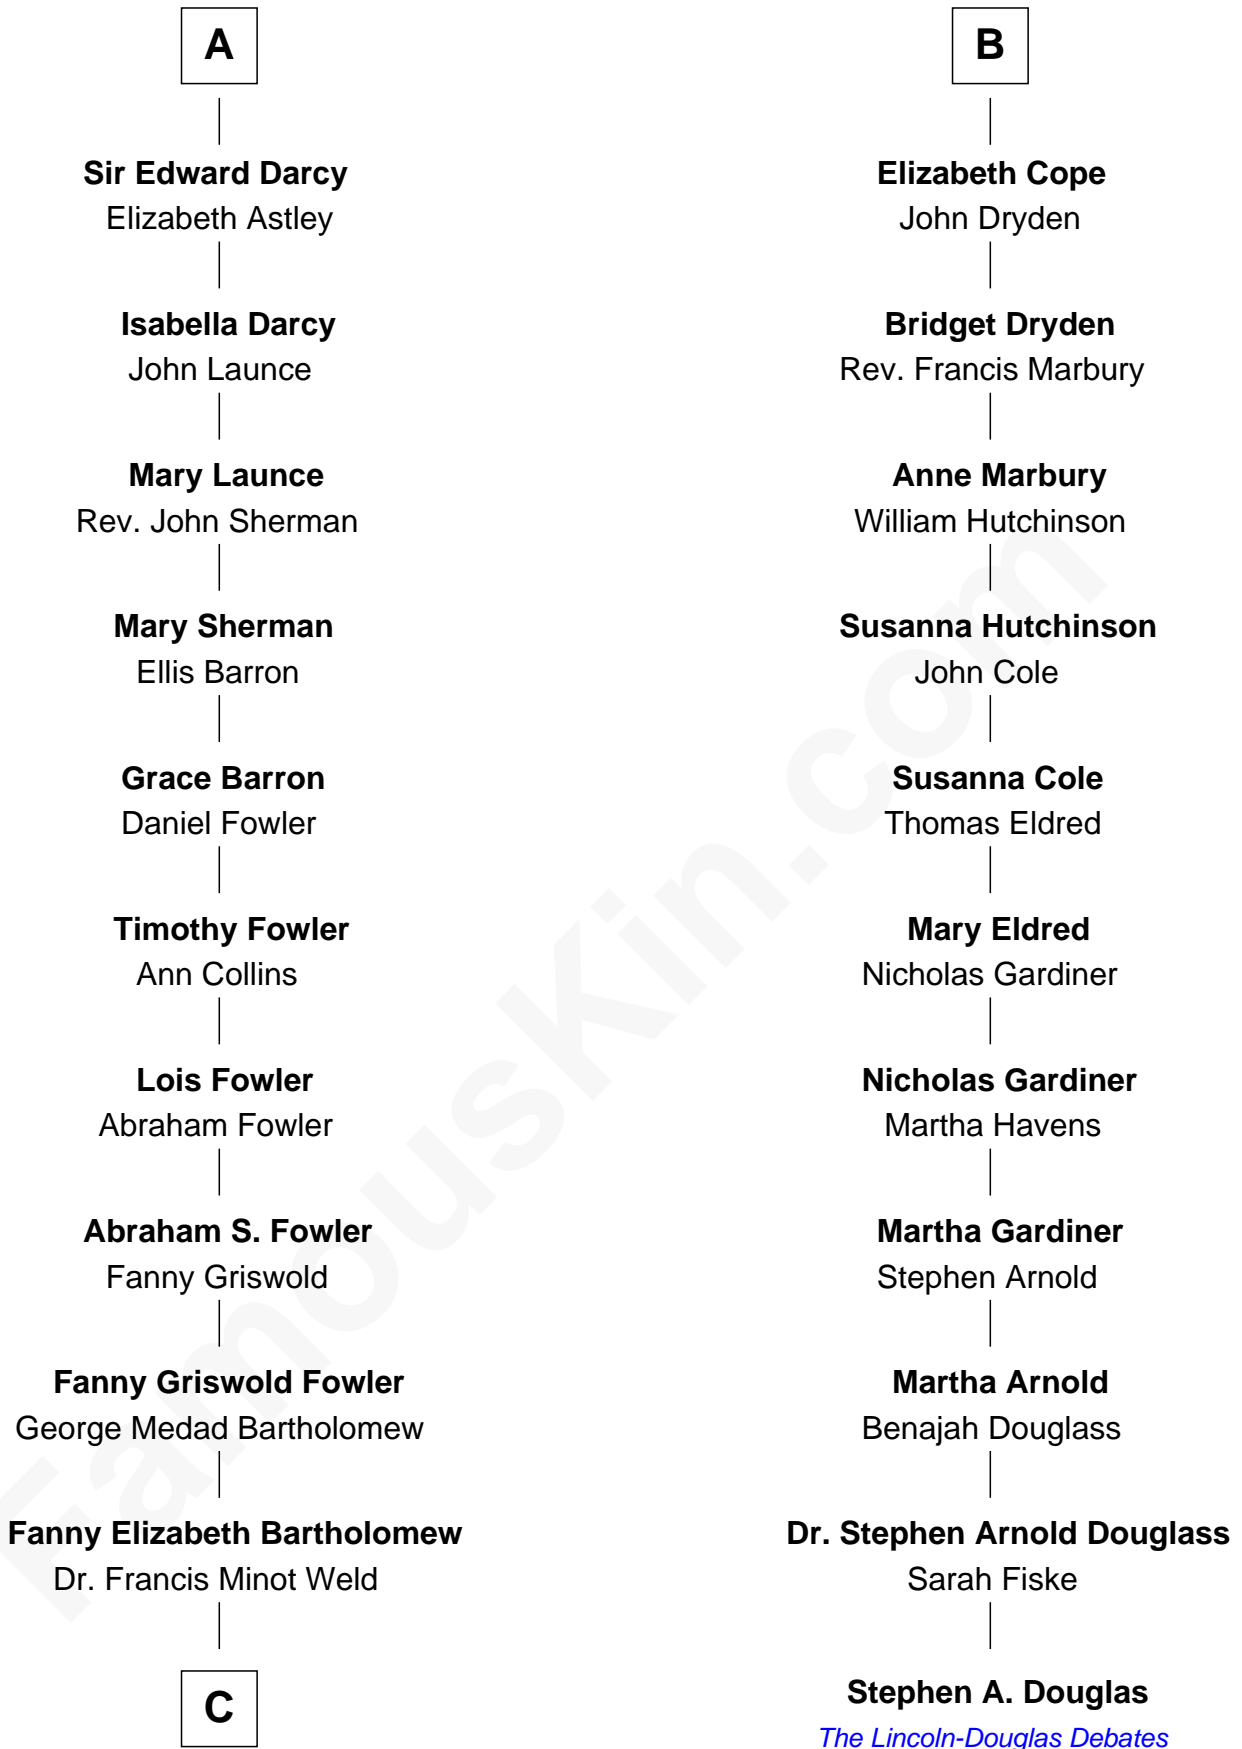

FamousKin.com

Relationship Chart of

Bill Weld

68th Governor of Massachusetts

17th cousin 2 times removed of

Stephen A. Douglas

Participated in Lincoln-Douglas Debates

Sir Gilbert Talbot

Sir Richard Talbot

Ankaret le Strange

Mary Talbot

Sir Thomas Greene

Sir Thomas Greene

Phillippa Ferrers

Elizabeth Greene

William Raleigh

Sir Edward Raleigh

Margaret Verney

Sir Edward Raleigh

Anne Chamberlayne

Bridget Raleigh

Sir John Cope

B

C

—
Francis Minot Weld
Margaret Low White

—
David Weld
Mary Blake Nichols

—
Bill Weld
68th Governor of Massachusetts

FamousKin.com