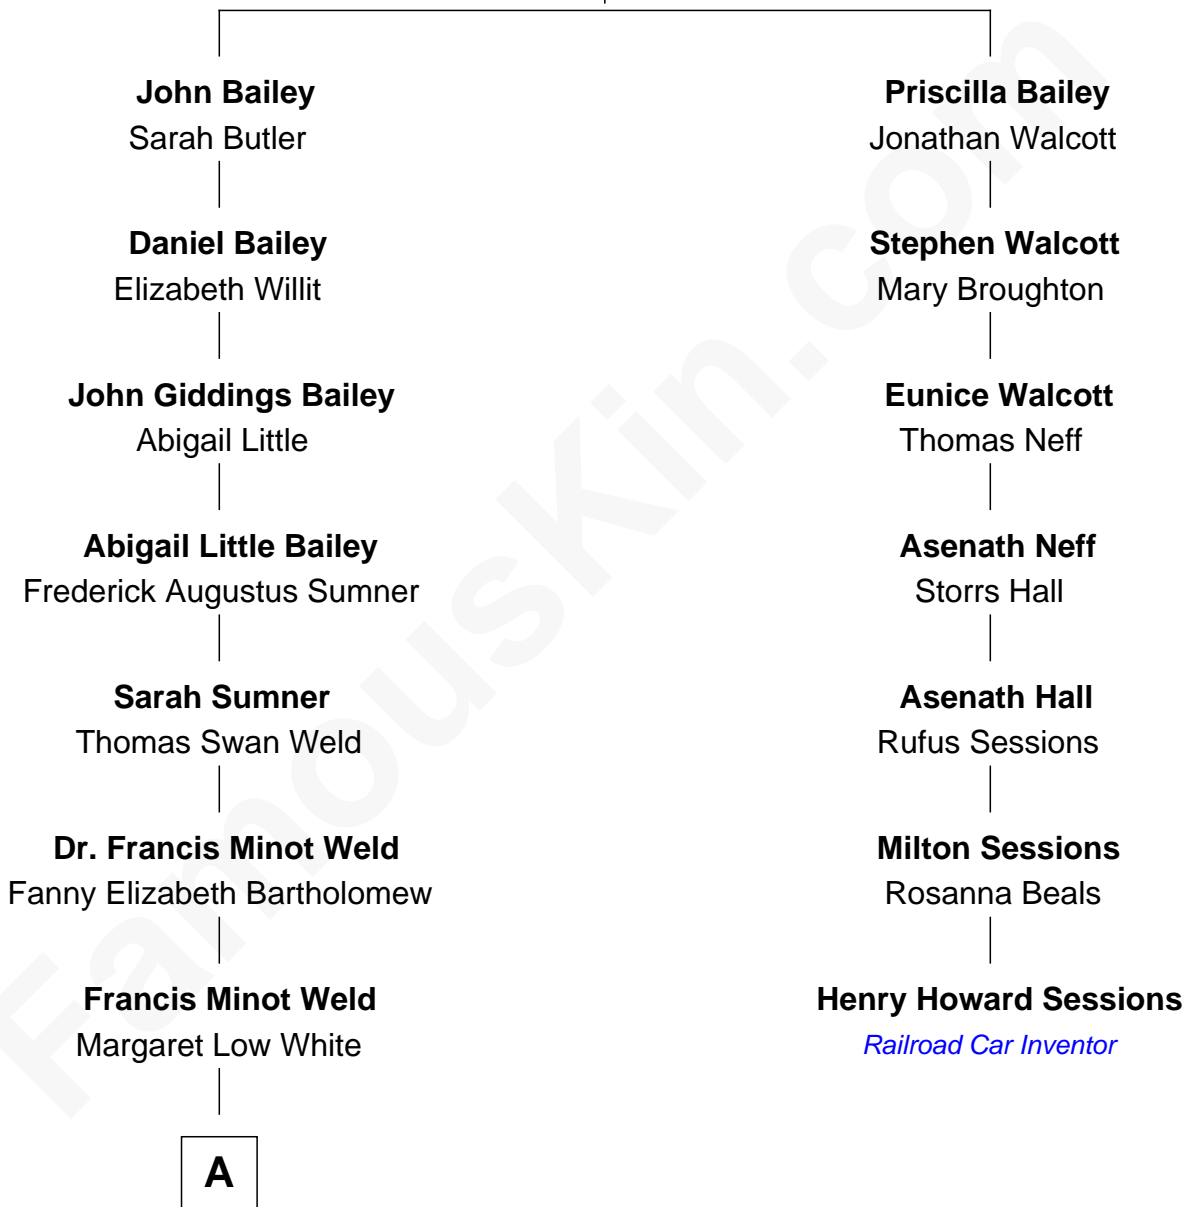

FamousKin.com

Relationship Chart of

Bill Weld

68th Governor of Massachusetts

6th cousin 2 times removed of

Henry Howard Sessions
Railroad Car Inventor

Joseph Bailey
 Priscilla Putnam

A

David Weld

Mary Blake Nichols

Bill Weld

68th Governor of Massachusetts

FamousKin.com