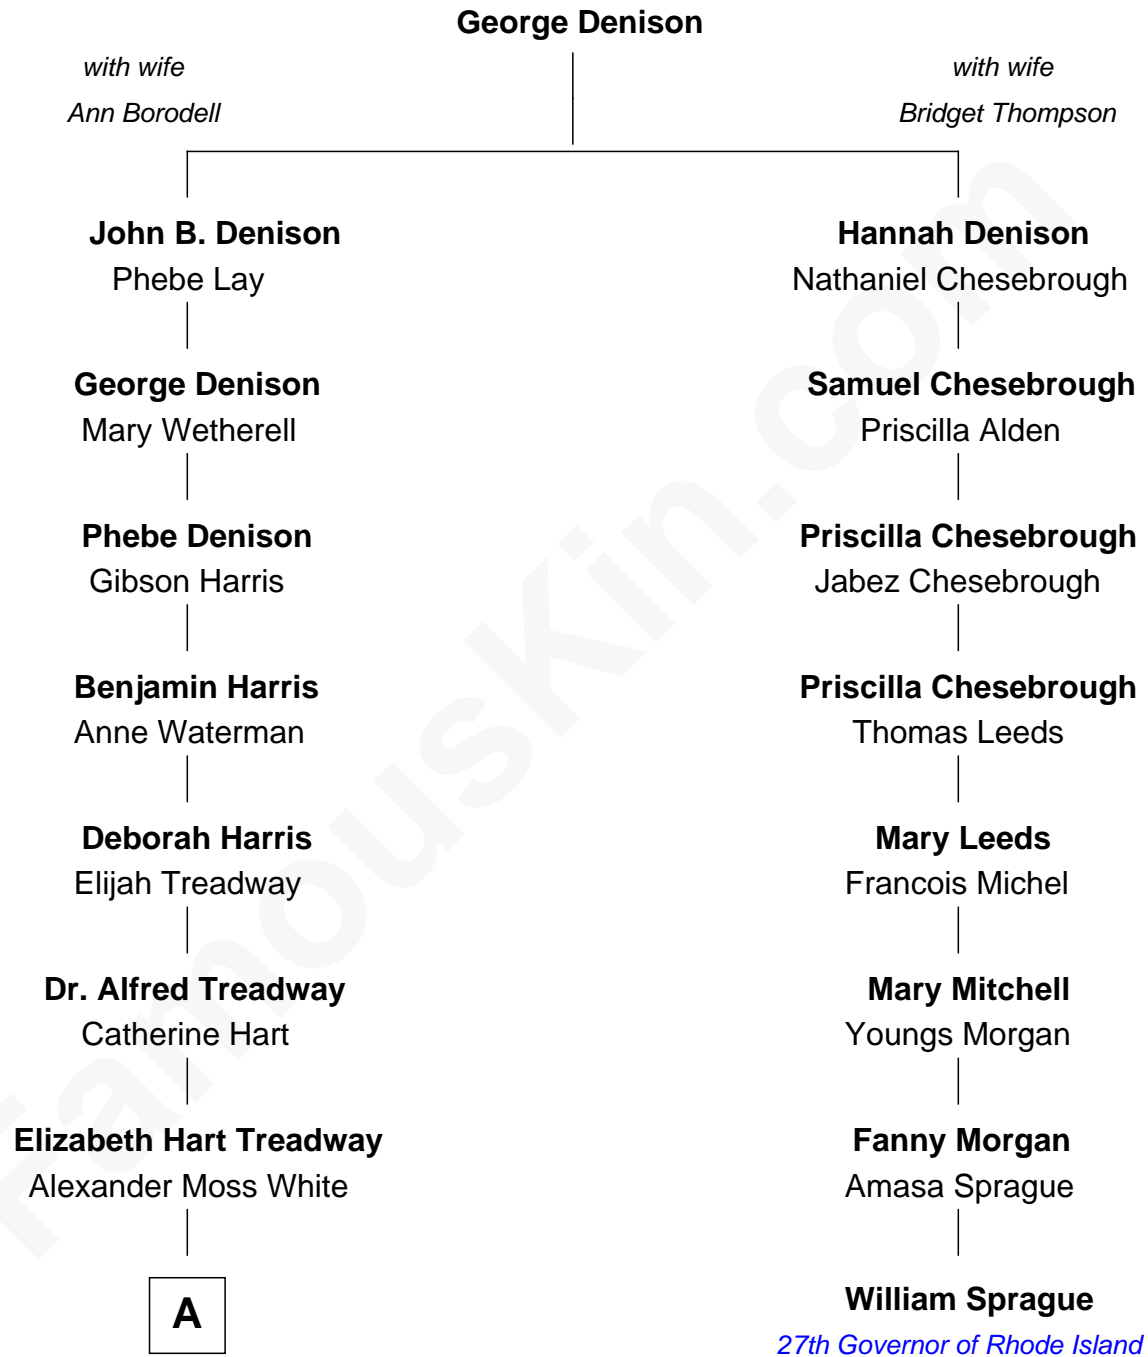

FamousKin.com

Relationship Chart of

Bill Weld

68th Governor of Massachusetts

7th cousin 3 times removed of

William Sprague

27th Governor of Rhode Island

A

William Augustus White

Harriet Hillard

Margaret Low White

Francis Minot Weld

David Weld

Mary Blake Nichols

Bill Weld

68th Governor of Massachusetts