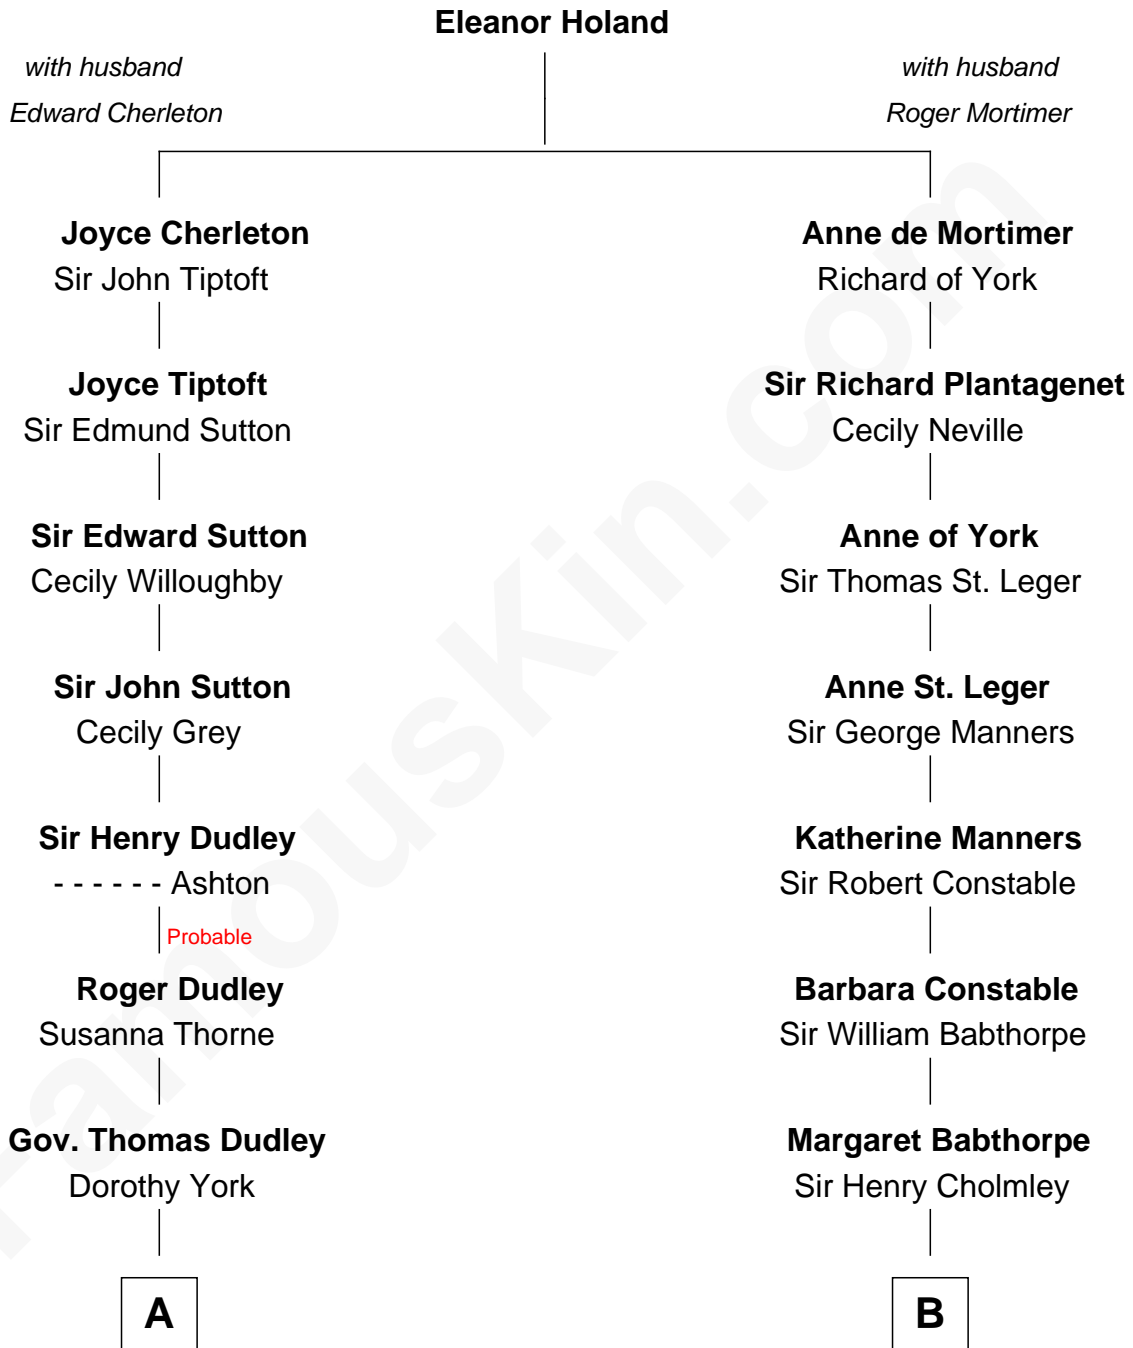

FamousKin.com Relationship Chart of

Bill Weld

68th Governor of Massachusetts

17th cousin of

Brian Forster

TV Actor

A

Anne Dudley
Gov. Simon Bradstreet

John Bradstreet
Sarah Perkins

Dorothy Bradstreet
Samuel Clark

Dorothy Clark
Elijah Porter

Thomas Porter
Ruth Allen

Mary Porter
Seth Low

Harriet Low
John Babcock Hillard

Harriet Hillard
William Augustus White