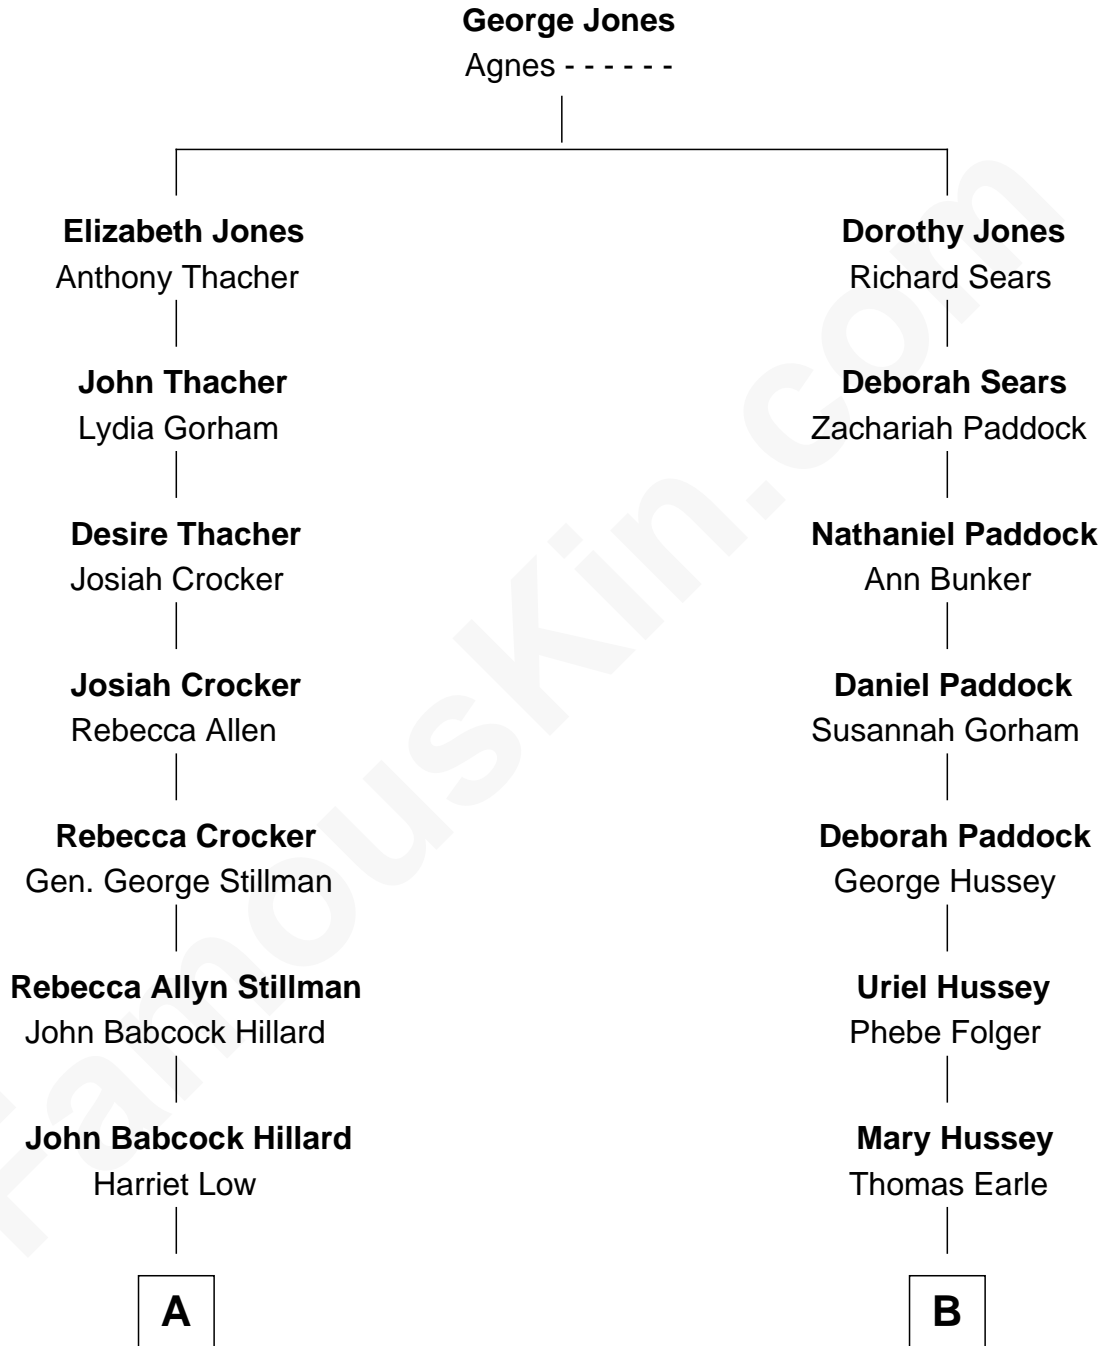

FamousKin.com

Relationship Chart of

Bill Weld

68th Governor of Massachusetts

9th cousin 1 time removed of

George Howard Earle

30th Governor of Pennsylvania

A

Harriet Hillard
William Augustus White

Margaret Low White
Francis Minot Weld

David Weld
Mary Blake Nichols

Bill Weld
68th Governor of Massachusetts

B

George Hussey Earle
Ellen Frances Van Leer

George Howard Earle
Catharine Hansell French

George Howard Earle
30th Governor of Pennsylvania

FamousKin.com