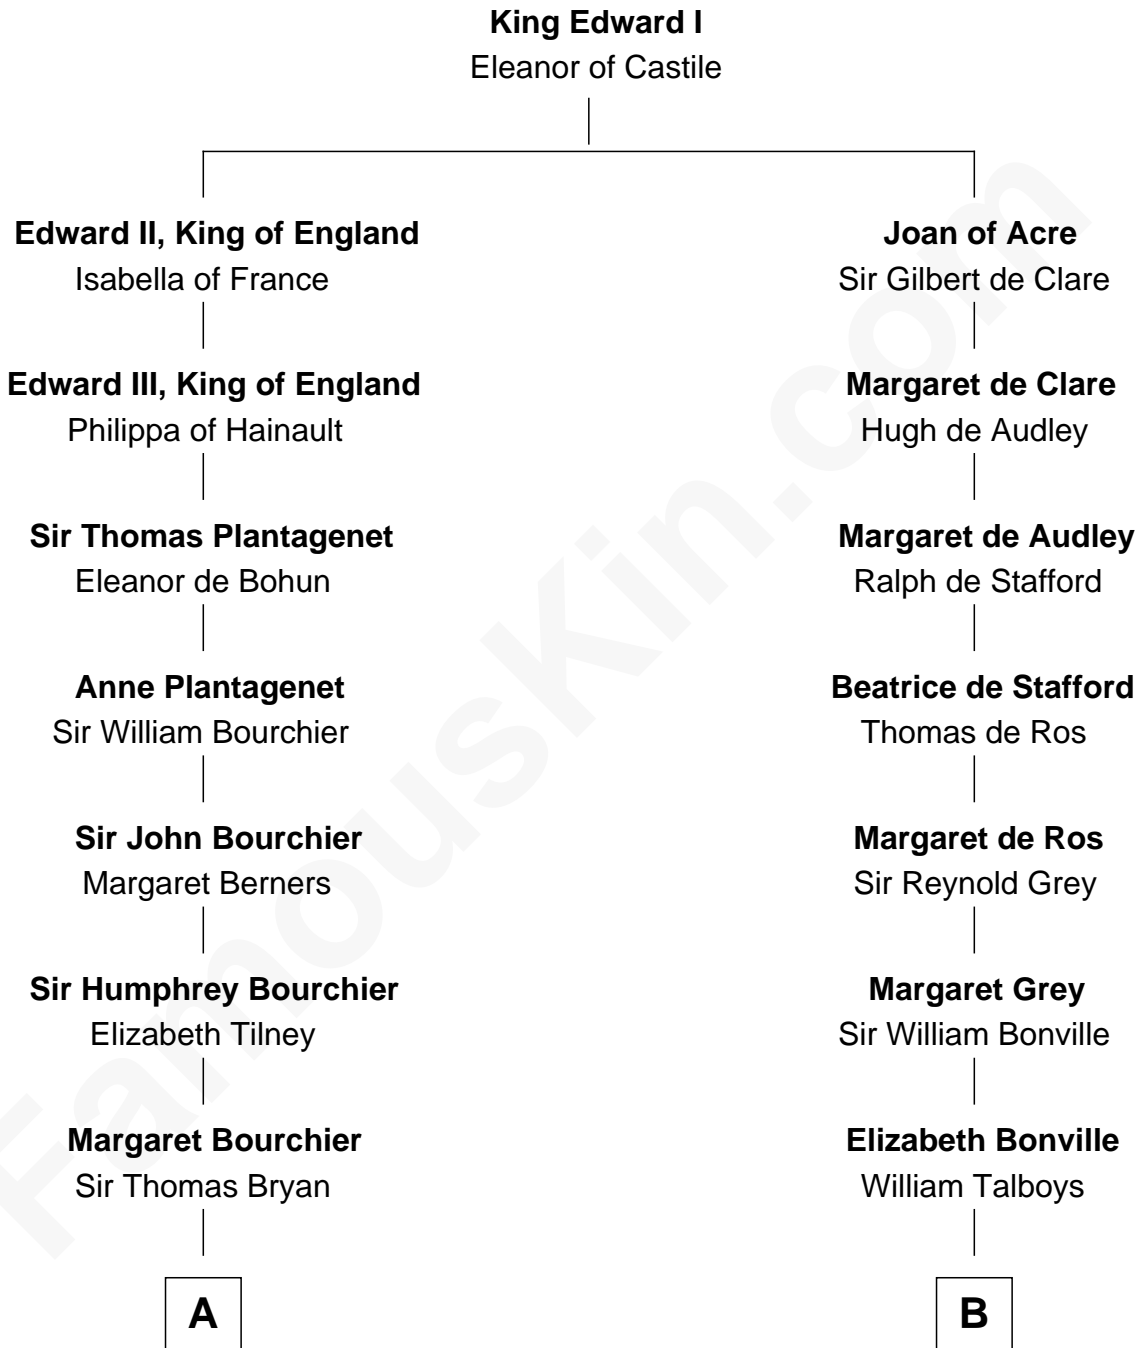

# FamousKin.com Relationship Chart of

**Bill Weld**

*68th Governor of Massachusetts*

21st cousin of

**Katharine Hepburn**

*Movie Actress*

**C**

**Fanny Griswold Fowler**  
George Medad Bartholomew

**Fanny Elizabeth Bartholomew**  
Dr. Francis Minot Weld

**Francis Minot Weld**  
Margaret Low White

**David Weld**  
Mary Blake Nichols

**Bill Weld**  
*68th Governor of Massachusetts*

**D**

**Erastus Spalding**  
Jennet Mack