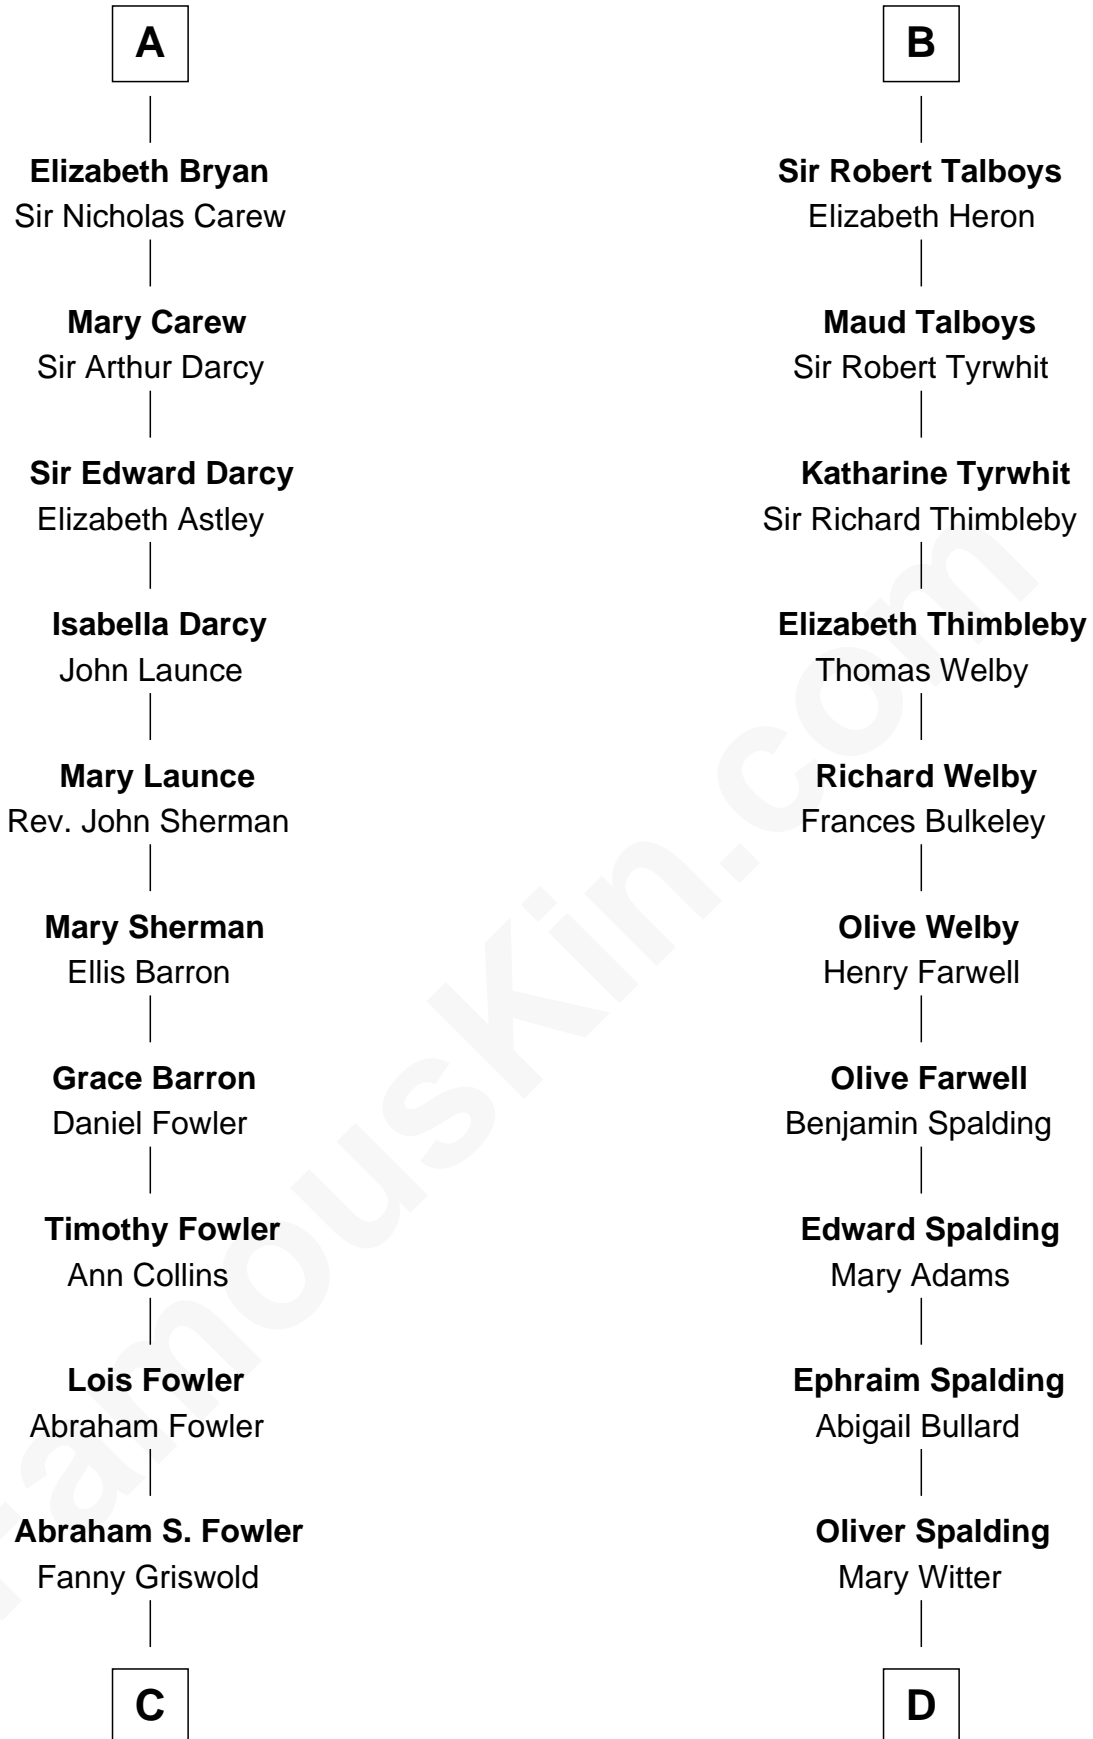

# FamousKin.com Relationship Chart of

**Bill Weld**

*68th Governor of Massachusetts*

21st cousin of

**Katharine Hepburn**

*Movie Actress*

**C**

**Fanny Griswold Fowler**  
George Medad Bartholomew

**Fanny Elizabeth Bartholomew**  
Dr. Francis Minot Weld

**Francis Minot Weld**  
Margaret Low White

**David Weld**  
Mary Blake Nichols

**Bill Weld**  
*68th Governor of Massachusetts*

**D**

**Erastus Spalding**  
Jennet Mack