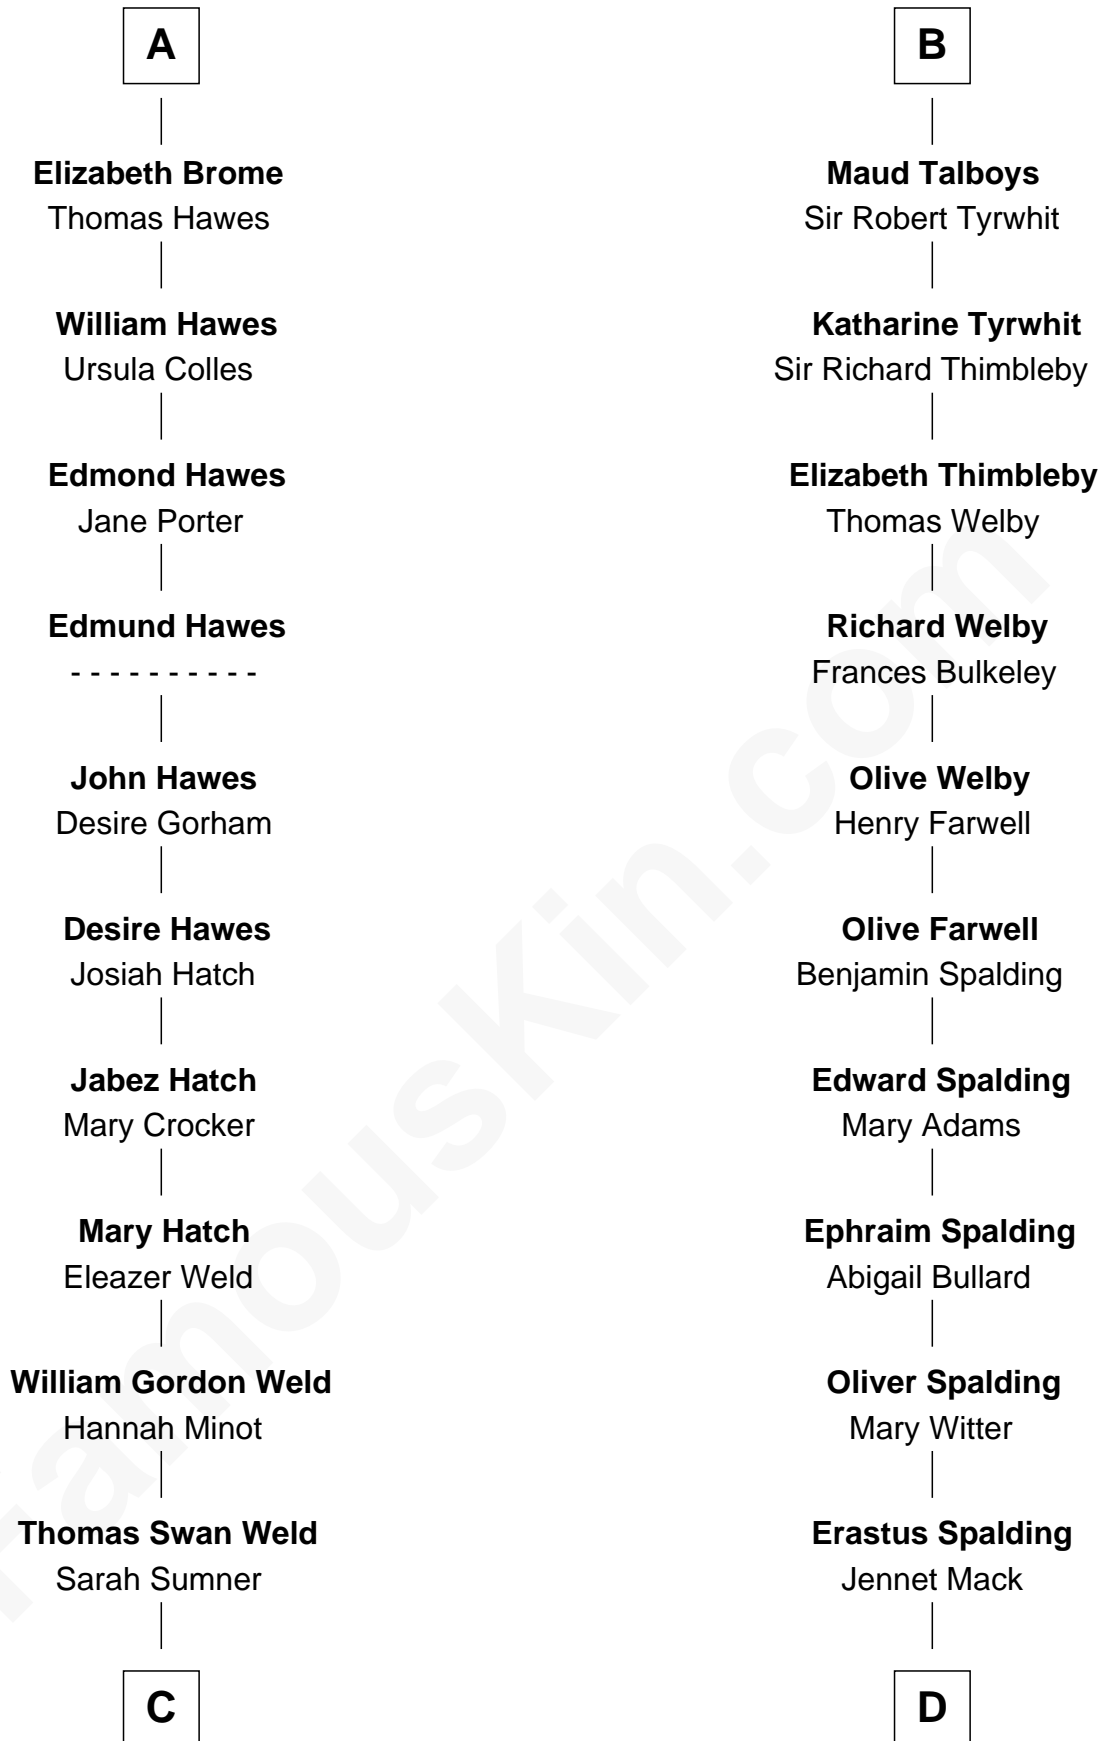

FamousKin.com Relationship Chart of

Bill Weld

68th Governor of Massachusetts

20th cousin of

Katharine Hepburn

Movie Actress

Sir Robert de Ros

Isabel de Aubeney