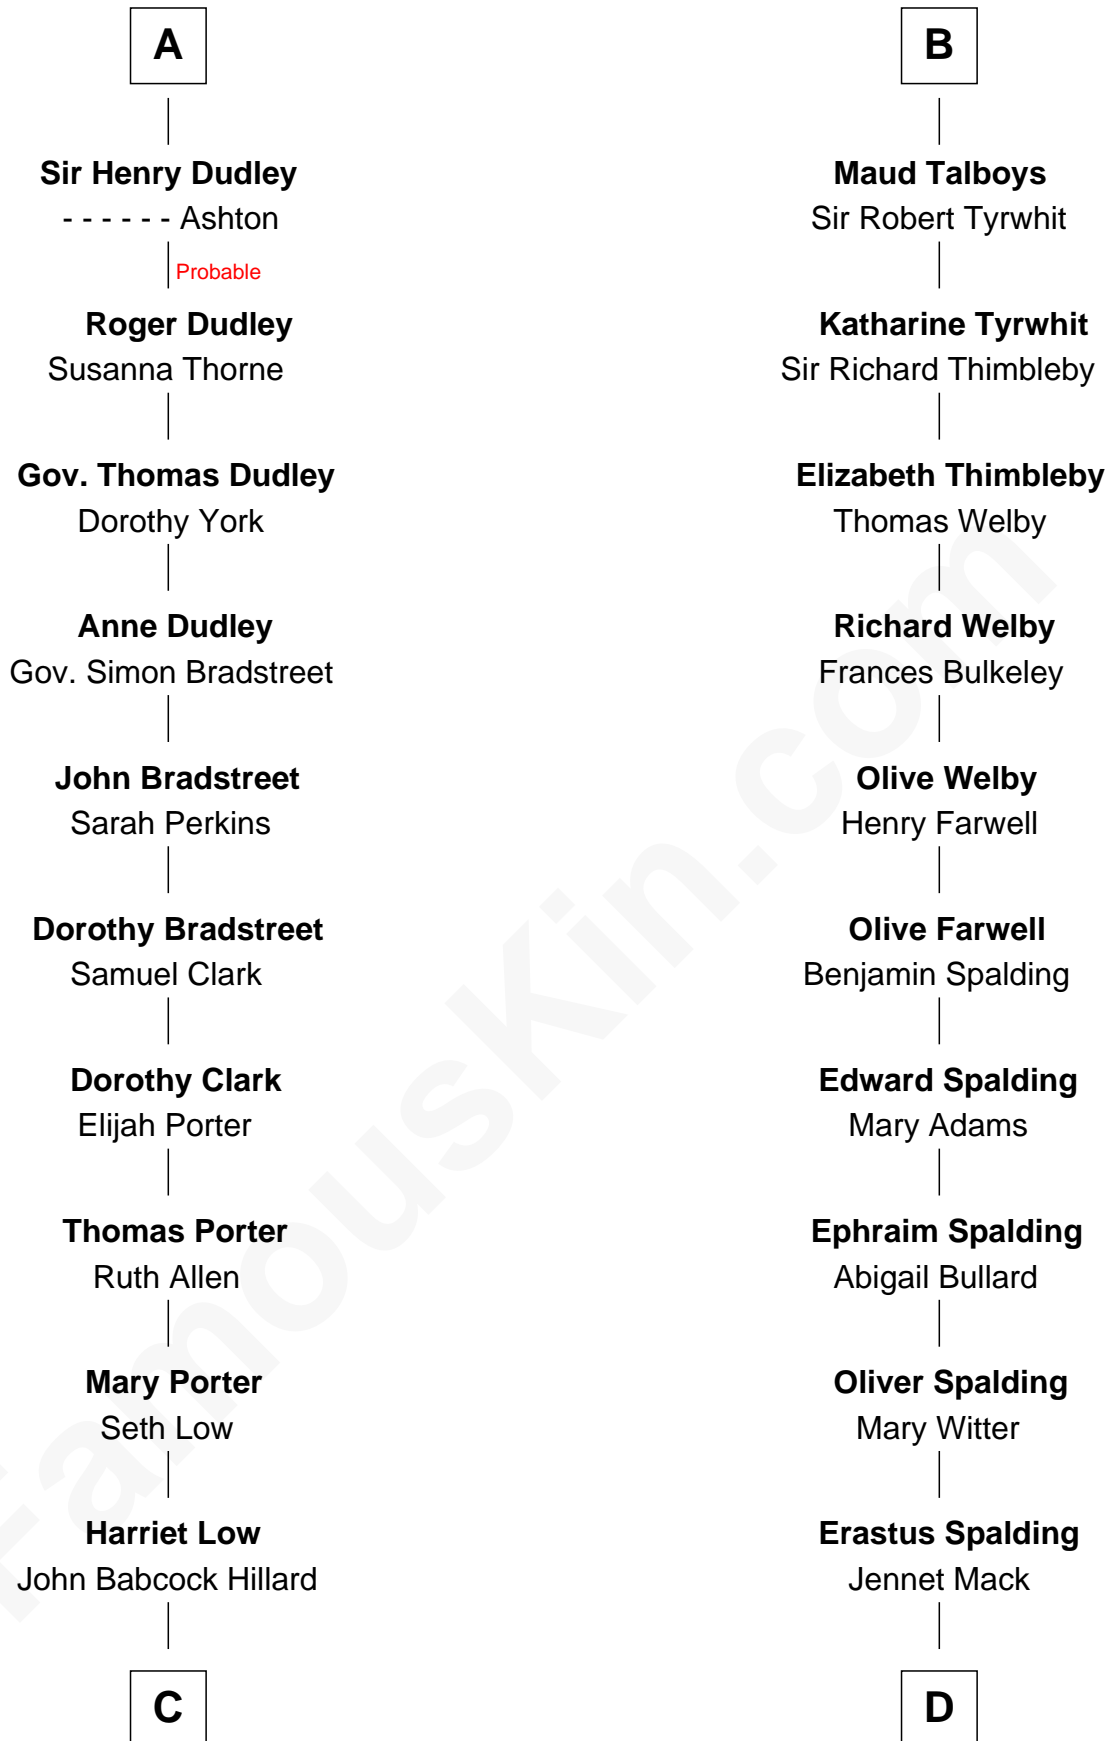

FamousKin.com Relationship Chart of

Bill Weld

68th Governor of Massachusetts

20th cousin of

Katharine Hepburn

Movie Actress

Sir Hugh I de Audley

Iseult de Mortimer