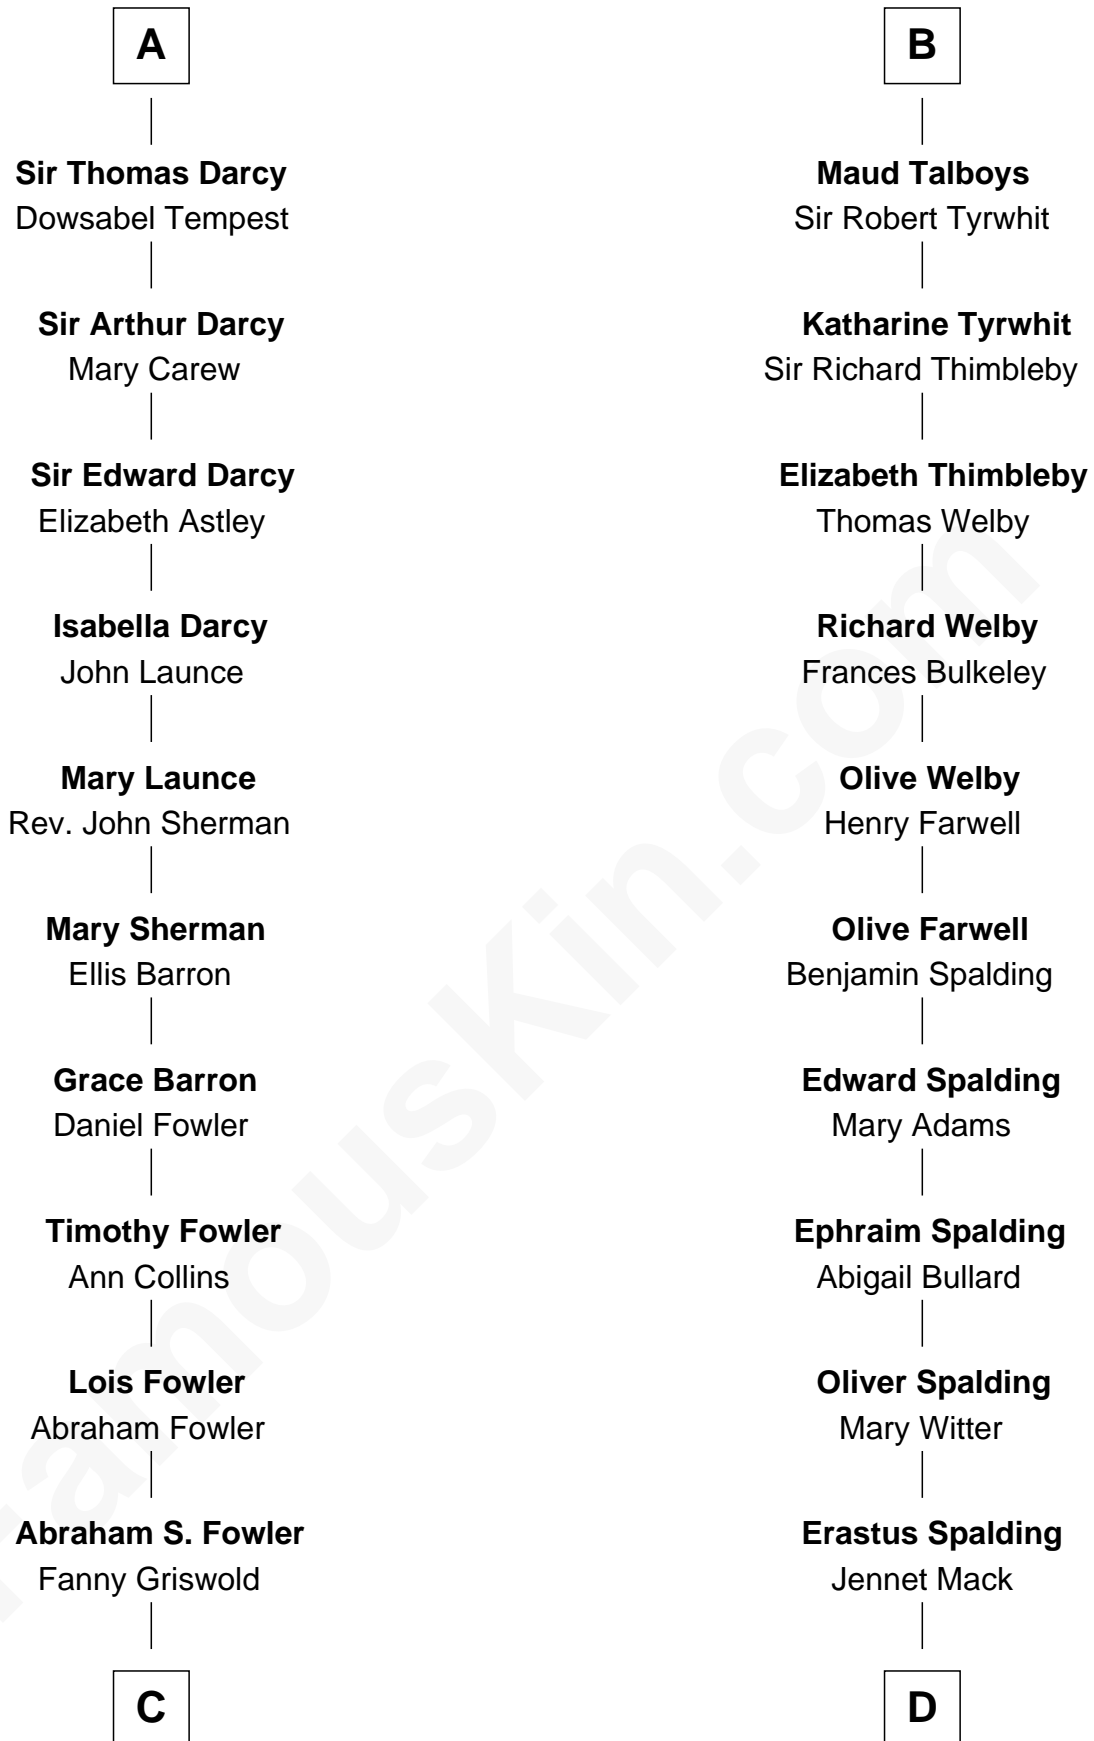

# FamousKin.com Relationship Chart of

**Bill Weld**

*68th Governor of Massachusetts*

20th cousin 1 time removed of

**Katharine Hepburn**

*Movie Actress*

**John de Vaux**

**C**

**Fanny Griswold Fowler**  
George Medad Bartholomew

**Fanny Elizabeth Bartholomew**  
Dr. Francis Minot Weld

**Francis Minot Weld**  
Margaret Low White

**David Weld**  
Mary Blake Nichols

**Bill Weld**  
*68th Governor of Massachusetts*