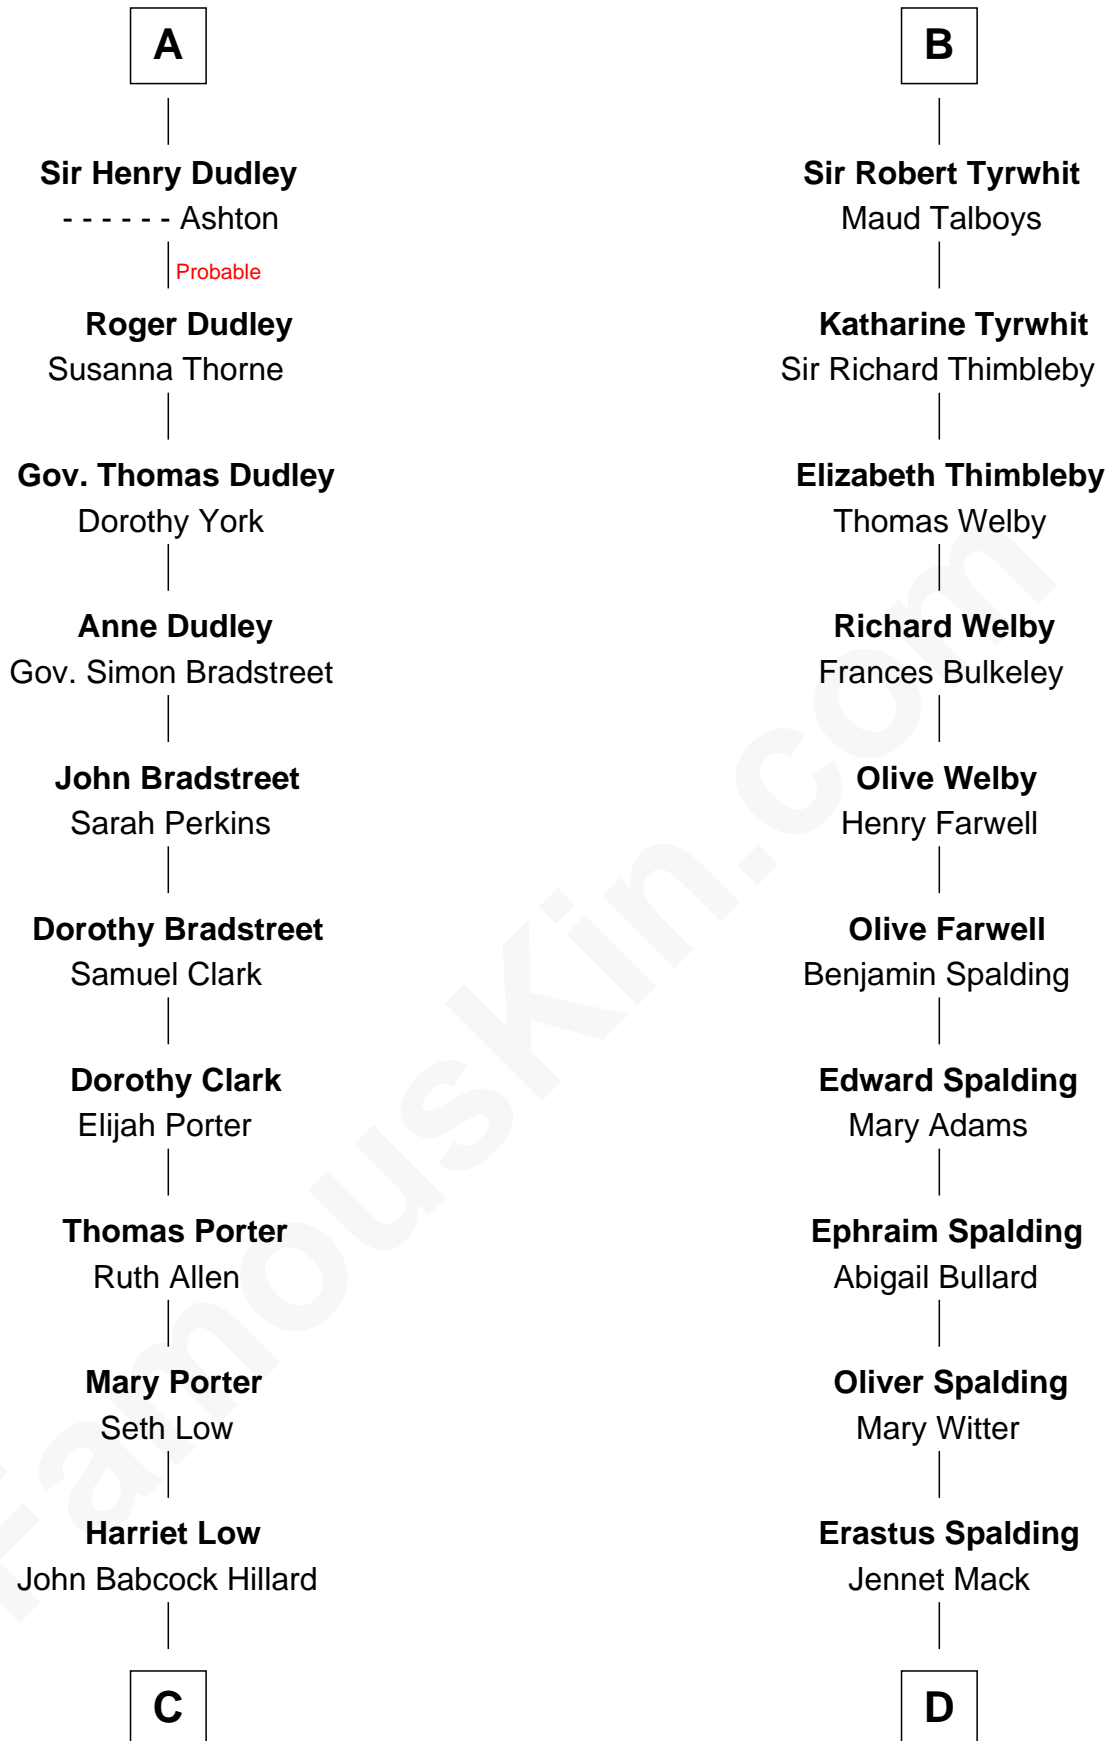

# FamousKin.com Relationship Chart of

**Bill Weld**

*68th Governor of Massachusetts*

20th cousin of

**Katharine Hepburn**

*Movie Actress*

**Eudo la Zouche**  
Milicent de Cantilupe

**Eve la Zouche**  
Sir Maurice de Berkeley

**Thomas de Berkeley**  
Katherine de Clyvedon

**Sir John Berkeley**  
Elizabeth Betteshorne

**Elizabeth Berkeley**  
Sir John Sutton

**Sir Edmund Sutton**  
Joyce Tiptoft

**Sir Edward Sutton**  
Cecily Willoughby

**Sir John Sutton**  
Cecily Grey

**A**

**Sir William la Zouche**  
Maud Lovel

**Milicent la Zouche**  
Sir William Deincourt

**Margaret Deincourt**  
Sir Robert de Tibetot

**Elizabeth de Tibetot**  
Sir Philip le Despencer

**Margery Despencer**  
Sir Roger Wentworth

**Agnes Wentworth**  
Sir Robert Constable

**Anne Constable**  
William Tyrwhit

**B**

**C**

**Harriet Hillard**  
William Augustus White

**Margaret Low White**  
Francis Minot Weld