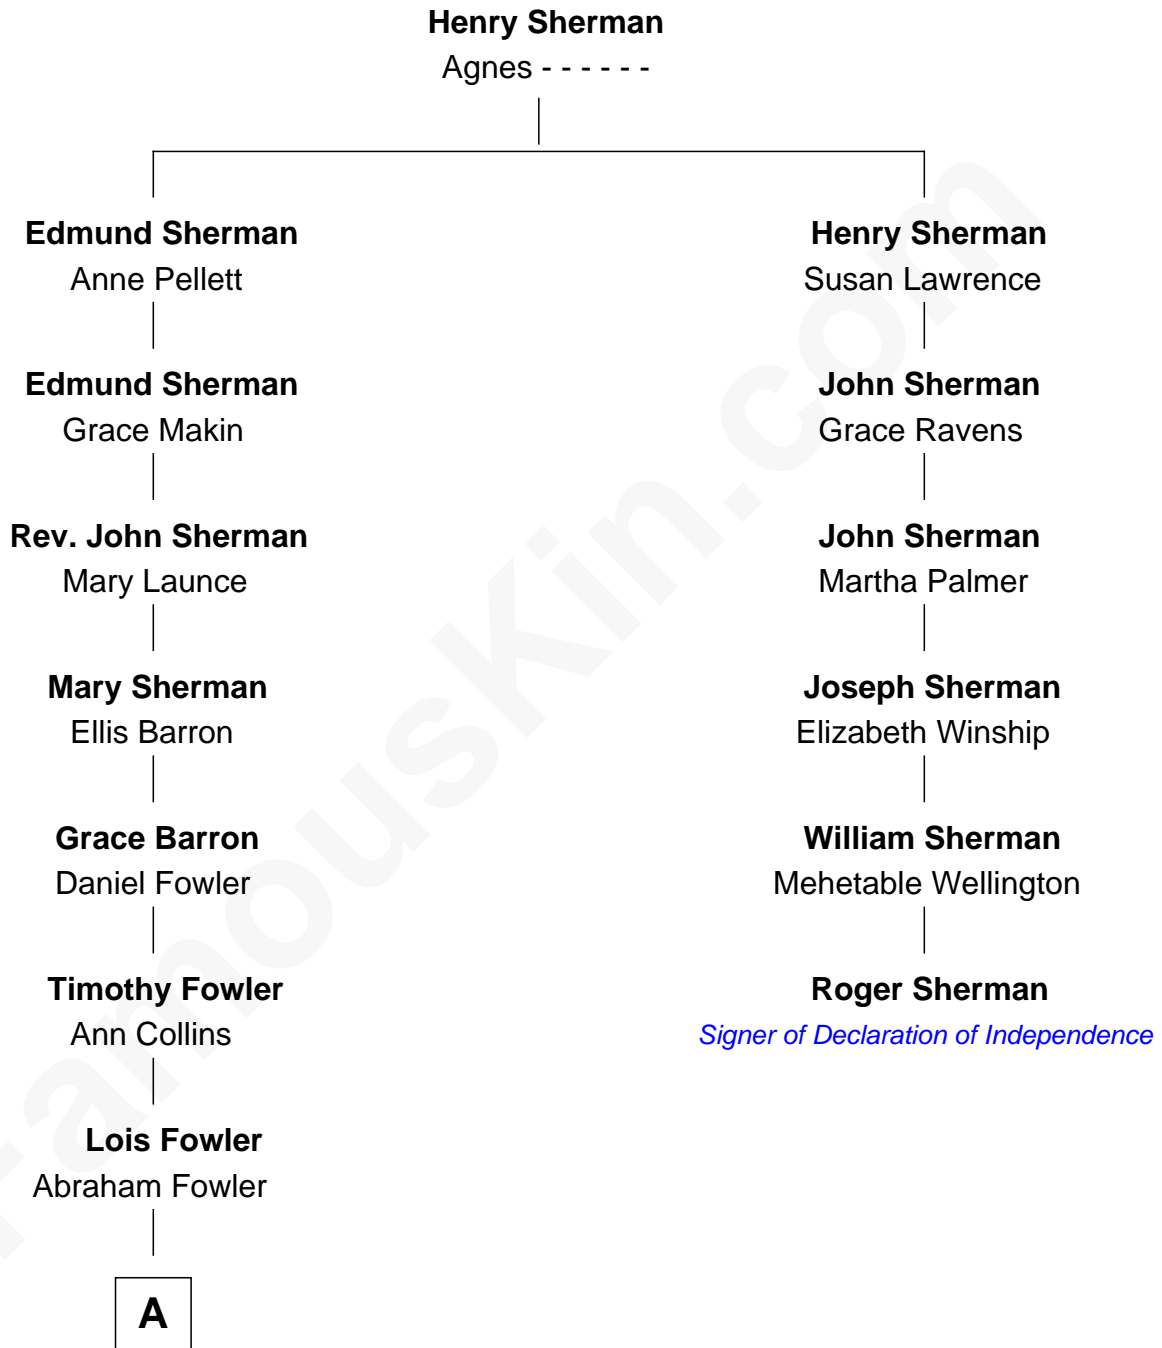

FamousKin.com Relationship Chart of

Bill Weld

68th Governor of Massachusetts

5th cousin 7 times removed of

Roger Sherman

Signer of the Declaration of Independence

A

—
Abraham S. Fowler

Fanny Griswold

—
Fanny Griswold Fowler

George Medad Bartholomew

—
Fanny Elizabeth Bartholomew

Dr. Francis Minot Weld

—
Francis Minot Weld

Margaret Low White

—
David Weld

Mary Blake Nichols

—
Bill Weld

68th Governor of Massachusetts