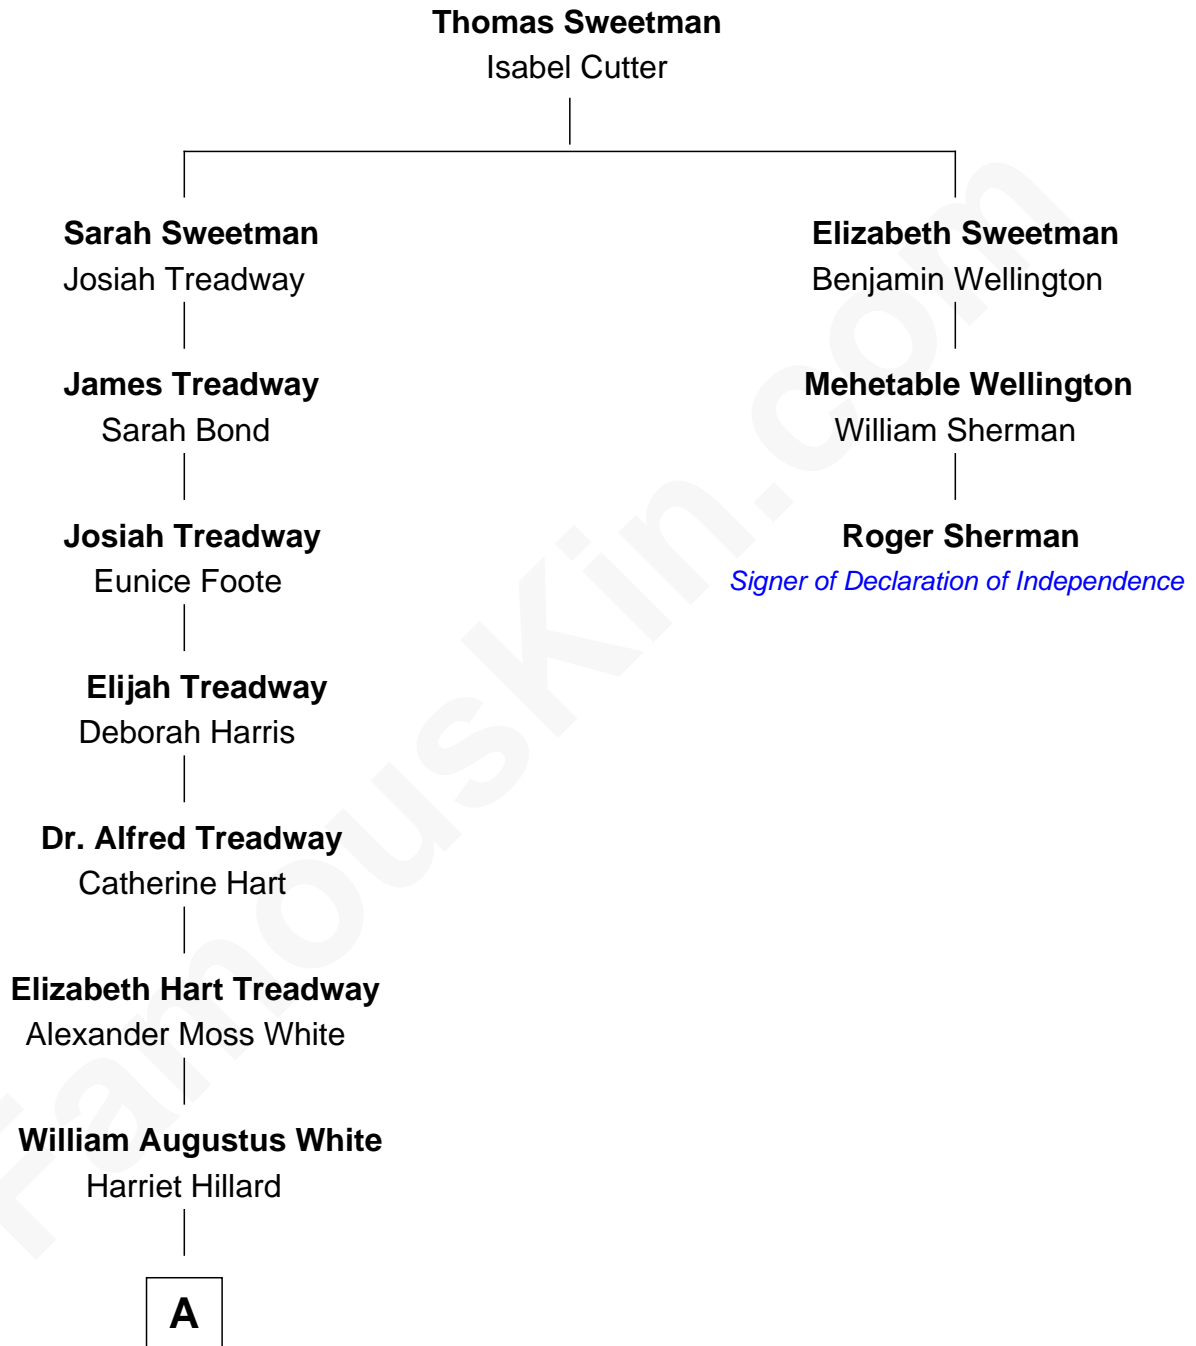

FamousKin.com

Relationship Chart of

Bill Weld

68th Governor of Massachusetts

2nd cousin 7 times removed of

Roger Sherman

Signer of the Declaration of Independence

A

—
Margaret Low White

Francis Minot Weld

—
David Weld

Mary Blake Nichols

—
Bill Weld

68th Governor of Massachusetts

FamousKin.com