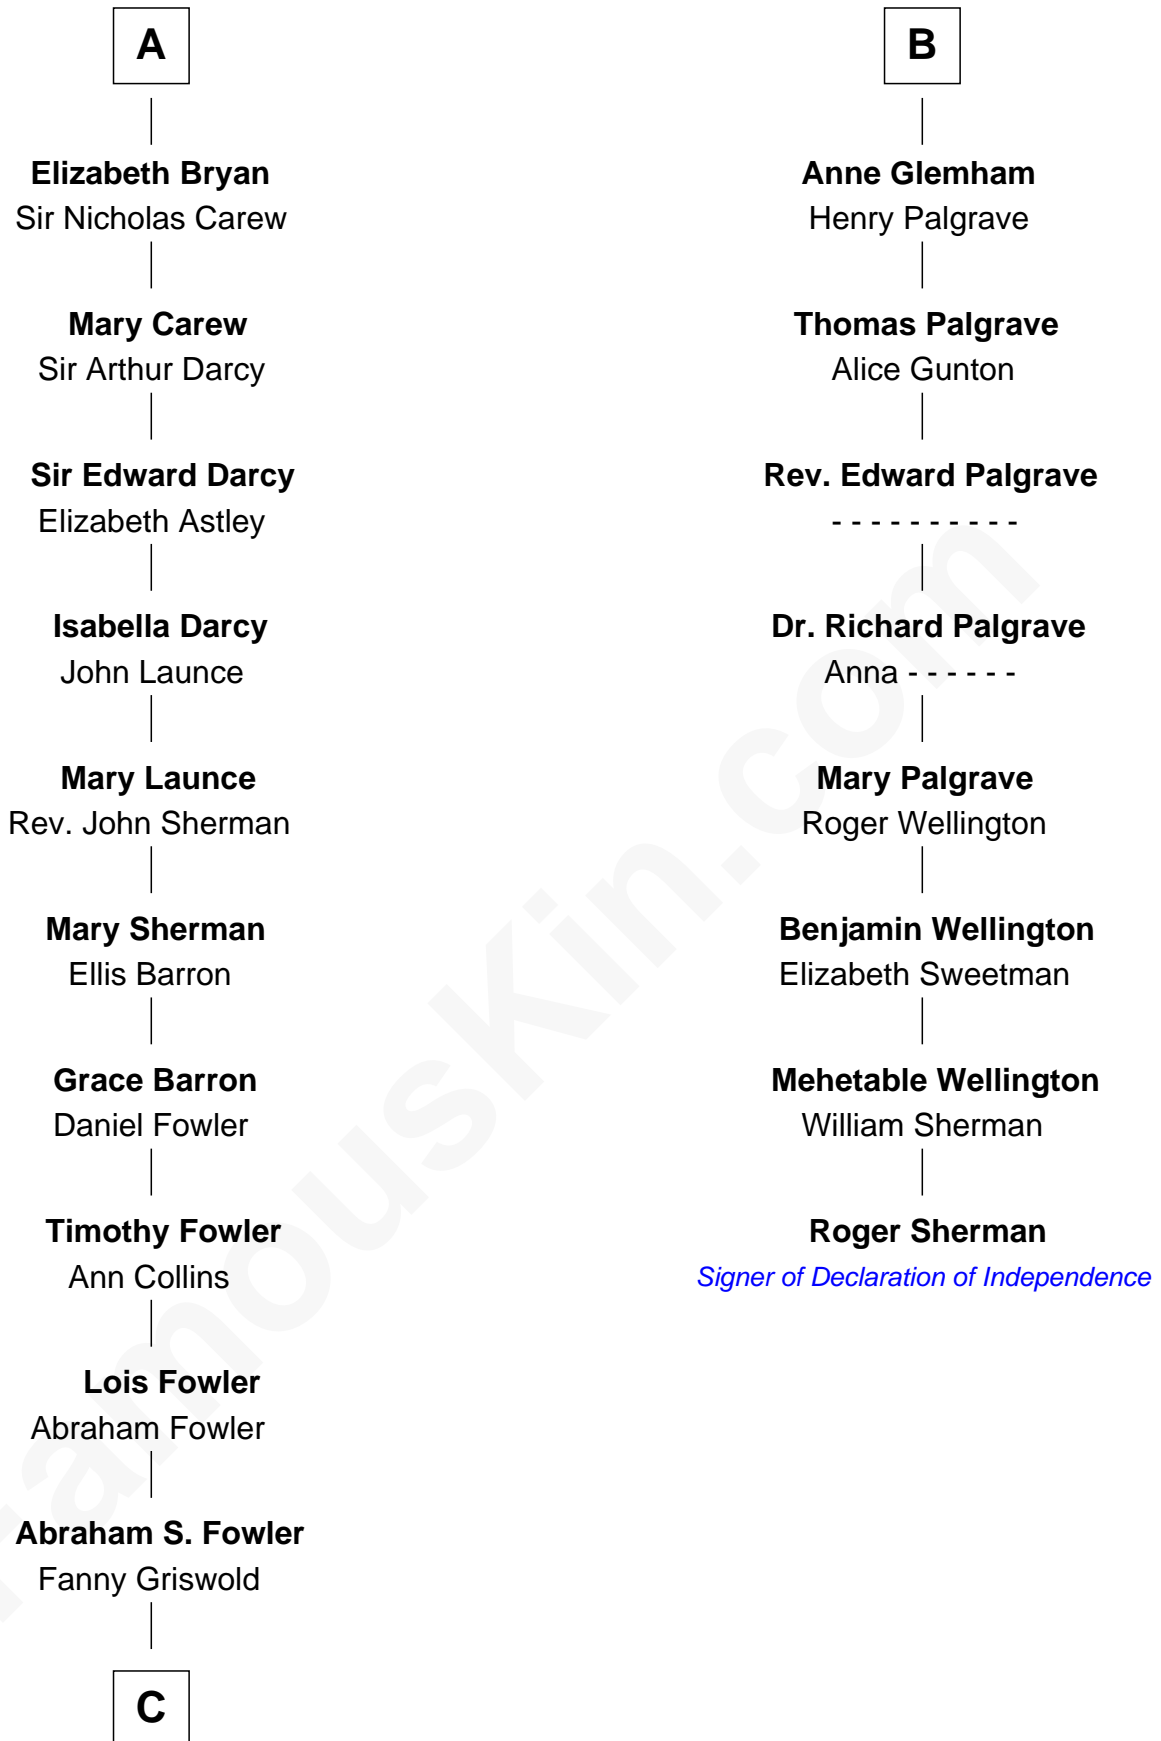

## Relationship Chart of

### Bill Weld

68th Governor of Massachusetts

14th cousin 7 times removed of

### Roger Sherman

Signer of the Declaration of Independence

**C**

**Fanny Griswold Fowler**  
George Medad Bartholomew

**Fanny Elizabeth Bartholomew**  
Dr. Francis Minot Weld

**Francis Minot Weld**  
Margaret Low White

**David Weld**  
Mary Blake Nichols

**Bill Weld**  
*68th Governor of Massachusetts*

FamousKin.com