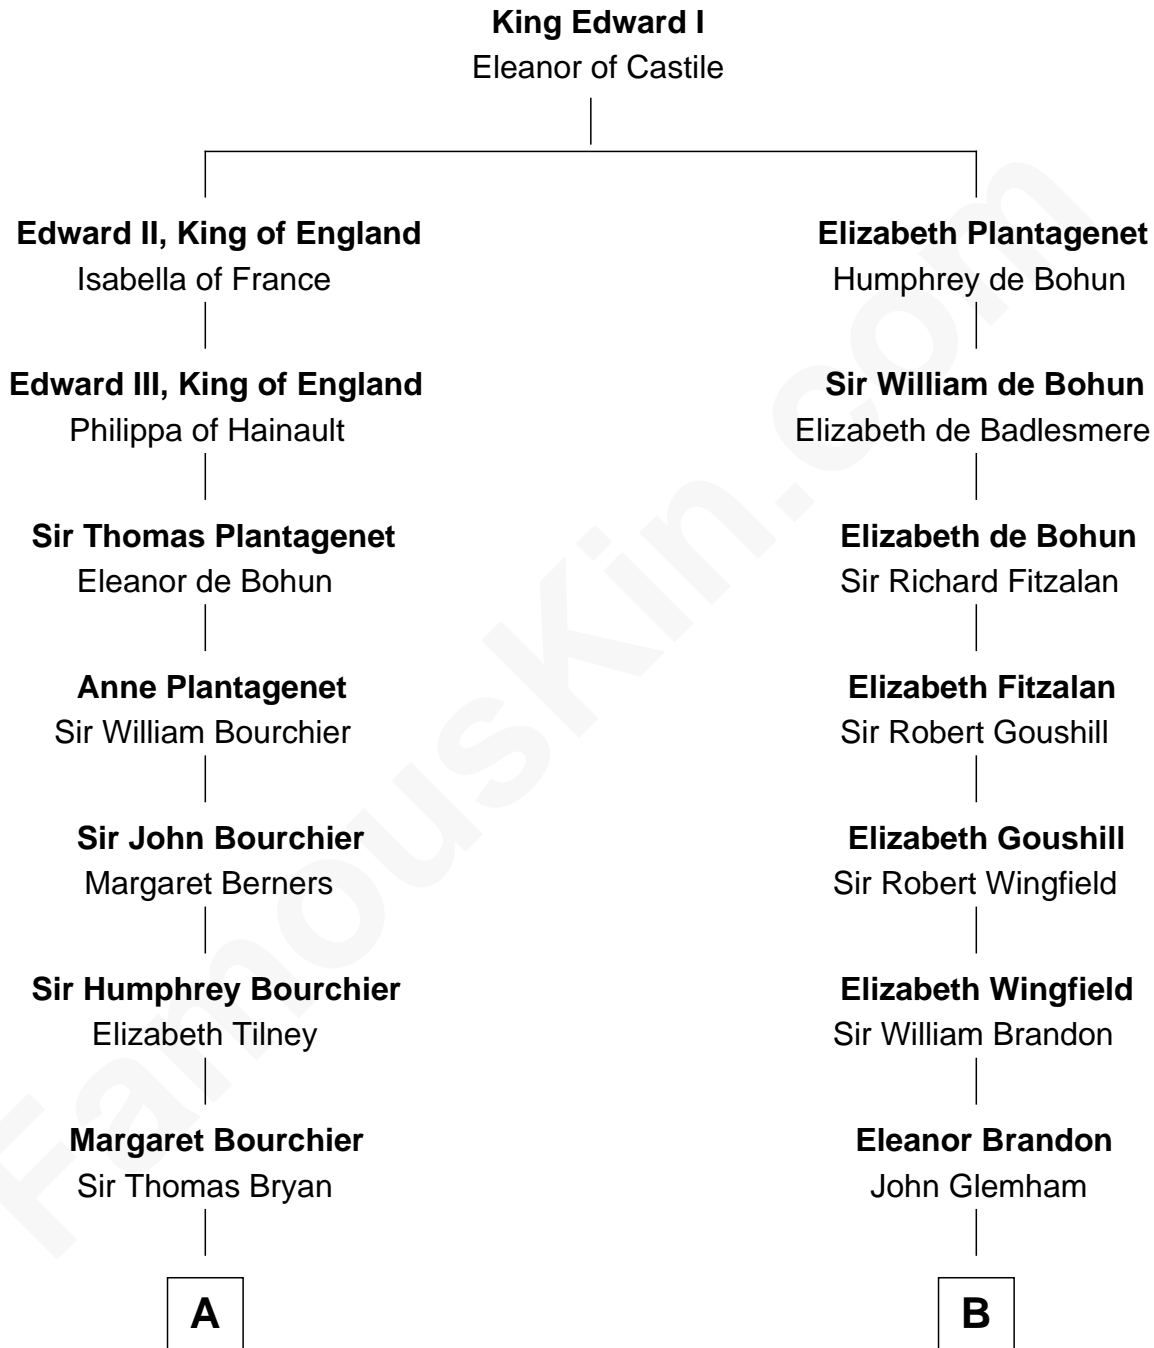

FamousKin.com

Relationship Chart of

Bill Weld

68th Governor of Massachusetts

14th cousin 7 times removed of

Roger Sherman

Signer of the Declaration of Independence