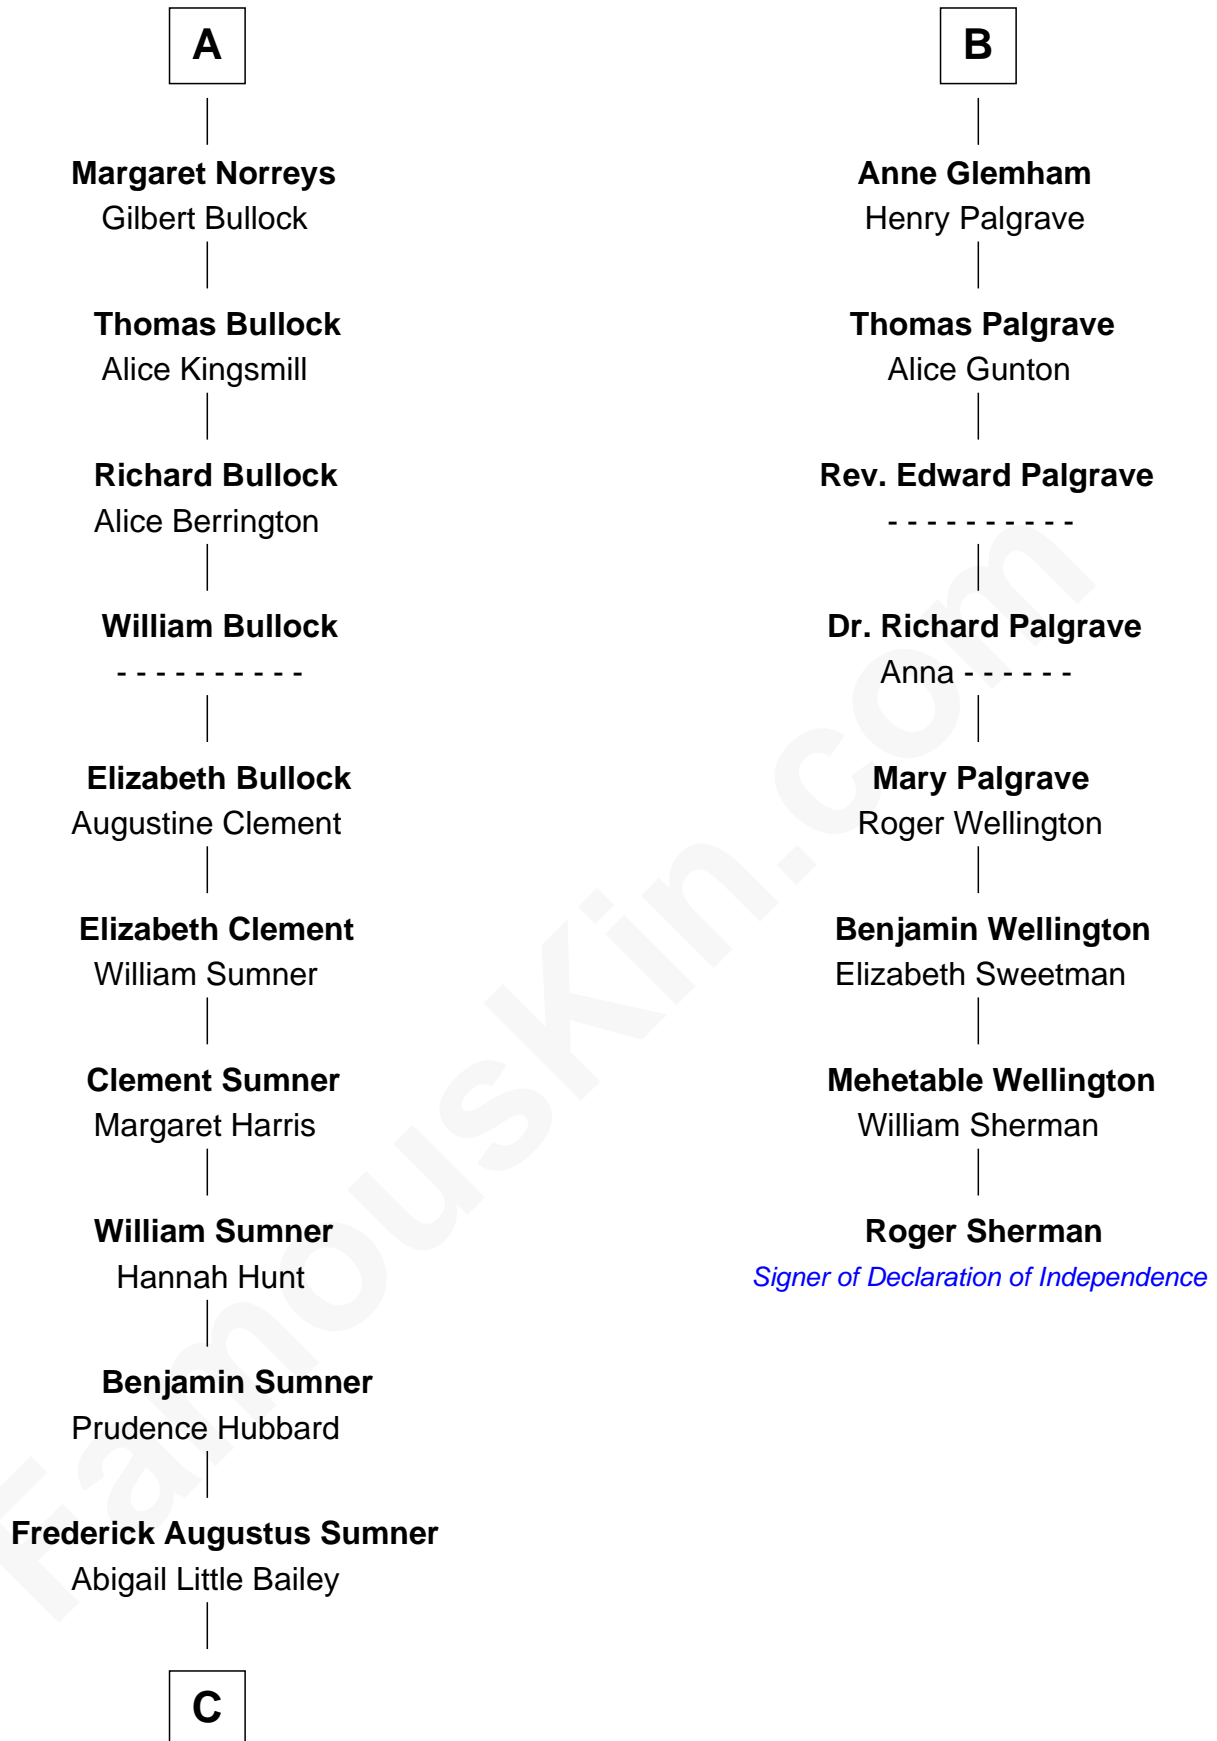

FamousKin.com

Relationship Chart of

Bill Weld

68th Governor of Massachusetts

14th cousin 7 times removed of

Roger Sherman

Signer of the Declaration of Independence

C

Sarah Sumner
Thomas Swan Weld

Dr. Francis Minot Weld
Fanny Elizabeth Bartholomew

Francis Minot Weld
Margaret Low White

David Weld
Mary Blake Nichols

Bill Weld
68th Governor of Massachusetts

FamousKin.com