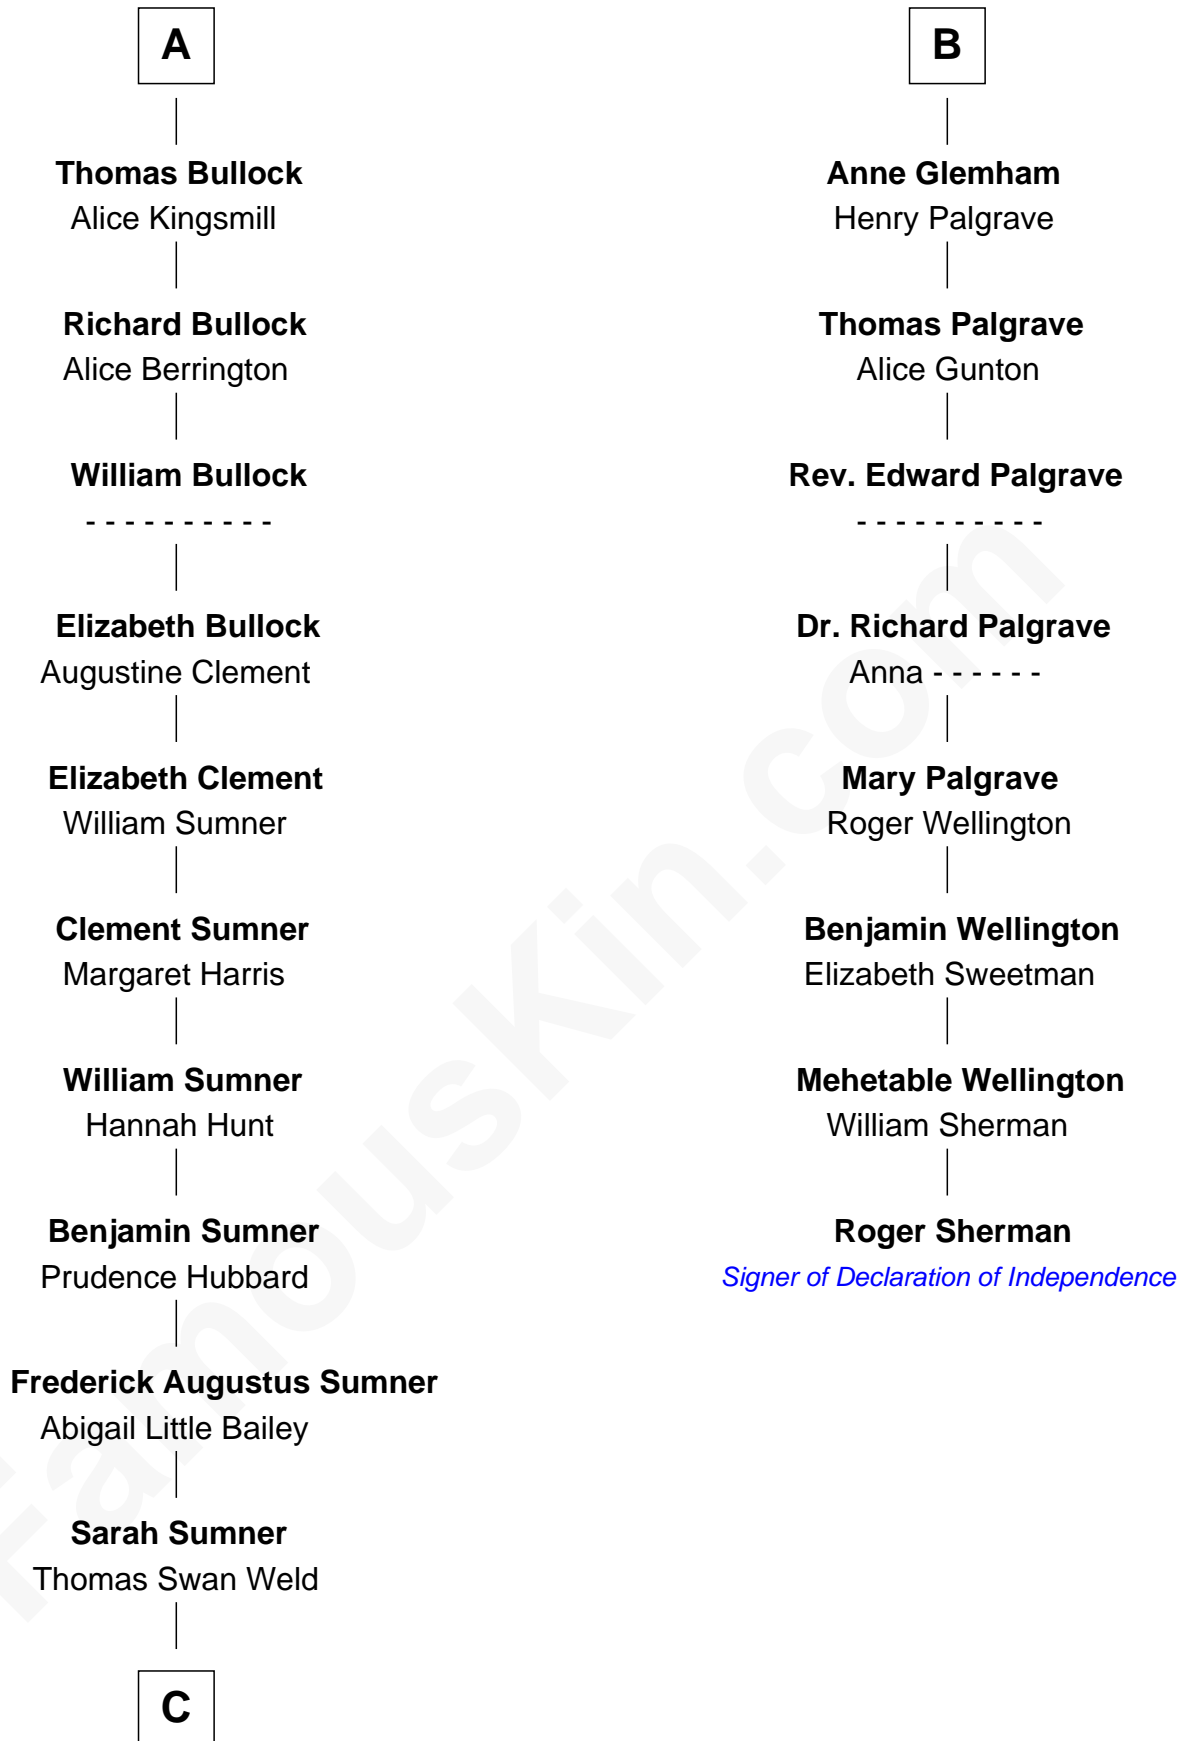

FamousKin.com

Relationship Chart of

Bill Weld

68th Governor of Massachusetts

14th cousin 6 times removed of

Roger Sherman

Signer of the Declaration of Independence

Gunselm de Badlesmere

Margaret de Clare

Elizabeth de Badlesmere

Sir William de Bohun

Elizabeth de Bohun

Sir Richard Fitzalan

Elizabeth Fitzalan

Sir Robert Goushill

Elizabeth Goushill

Sir Robert Wingfield

Elizabeth Wingfield

Sir William Brandon

Eleanor Brandon

John Glemham

B

C

—
Dr. Francis Minot Weld
Fanny Elizabeth Bartholomew