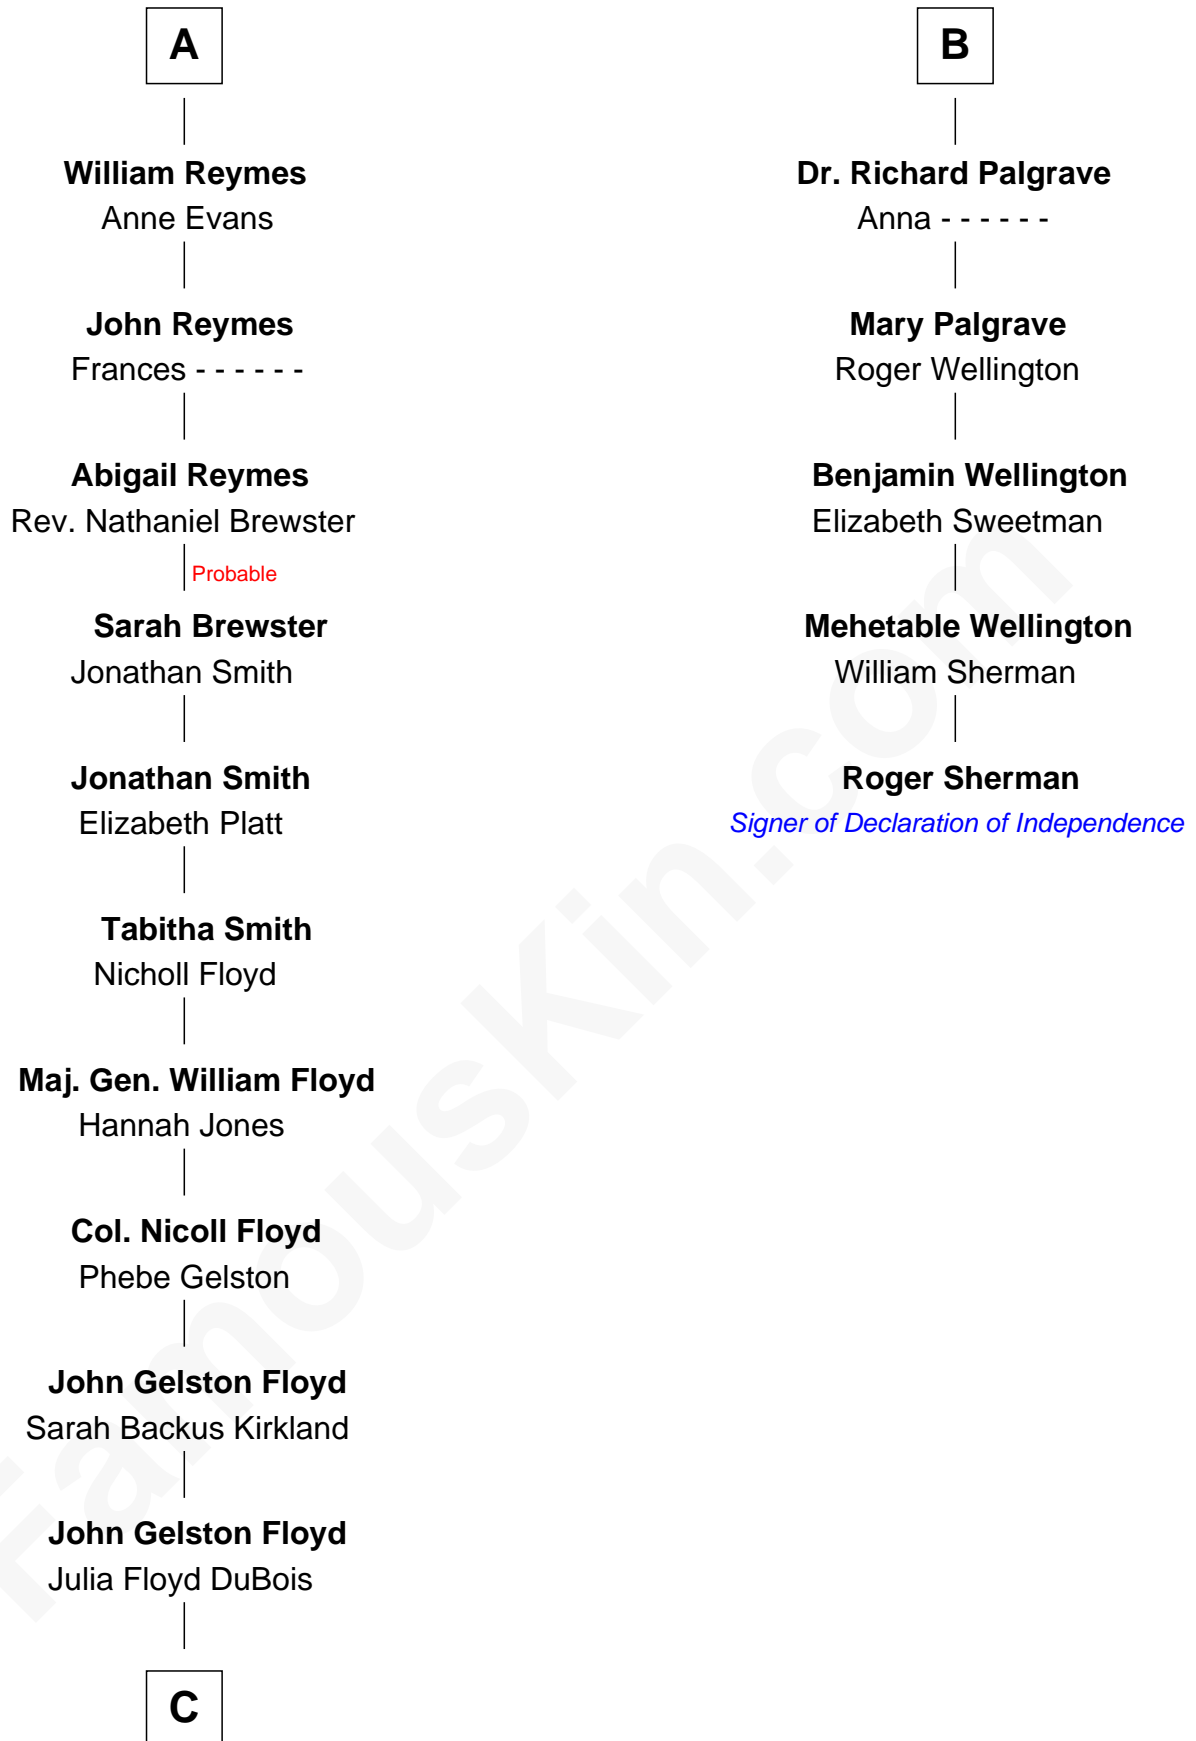

FamousKin.com

Relationship Chart of

Bill Weld

68th Governor of Massachusetts

11th cousin 8 times removed of

Roger Sherman

Signer of the Declaration of Independence

Sir Richard Fitzalan

Elizabeth de Bohun

C

—
Cornelia DuBois Floyd

John Treadwell Nichols

—
Mary Blake Nichols

David Weld

—
Bill Weld

68th Governor of Massachusetts