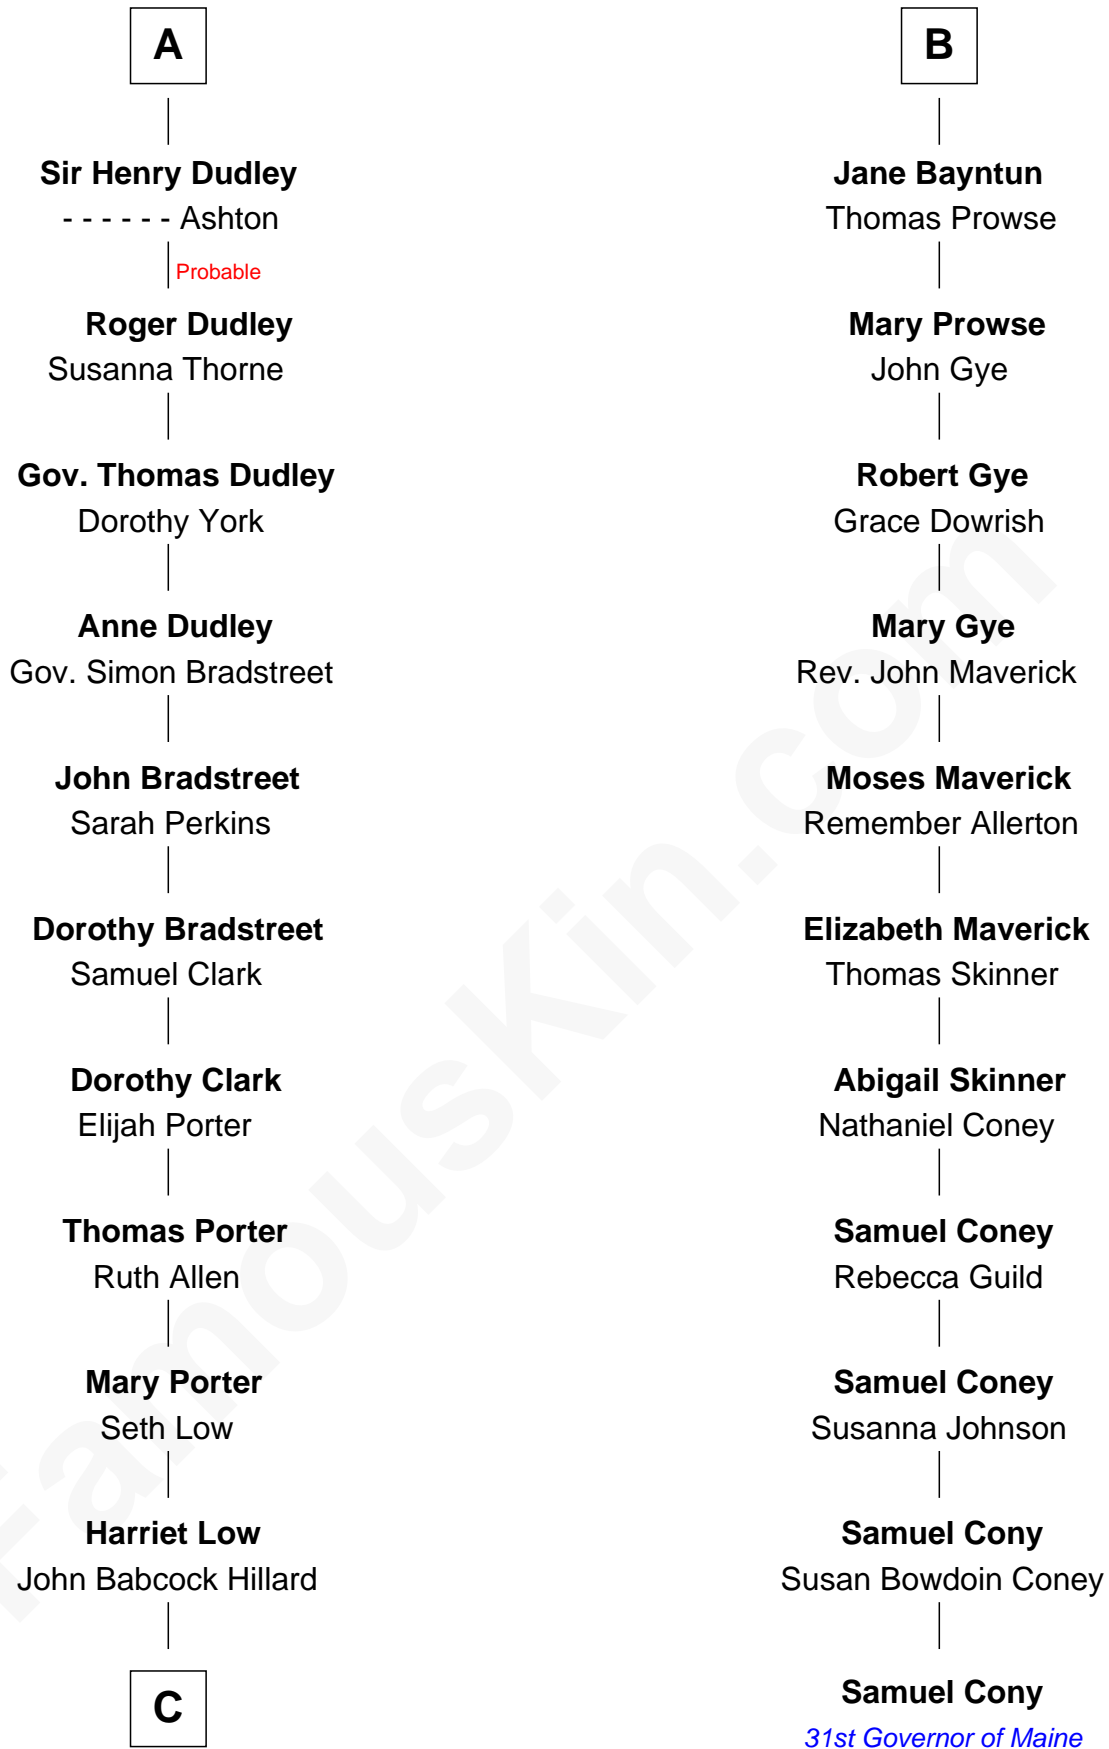

FamousKin.com

Relationship Chart of

Bill Weld

68th Governor of Massachusetts

17th cousin 3 times removed of

Samuel Cony

31st Governor of Maine

Sir Thomas de Berkeley

Sir Maurice de Berkeley

Eve la Zouche

Milicent de Berkeley

John Maltravers

Sir John Maltravers

Gwenthin - - - - -

Eleanor Maltravers

John Fitzalan

Joan Fitzalan

Sir William Echyngham

Joan Echyngham

Sir John Bayntun

Henry Bayntun

- - - - -

B

C

—
Harriet Hillard
William Augustus White

—
Margaret Low White
Francis Minot Weld

—
David Weld
Mary Blake Nichols

—
Bill Weld
68th Governor of Massachusetts

FamousKin.com