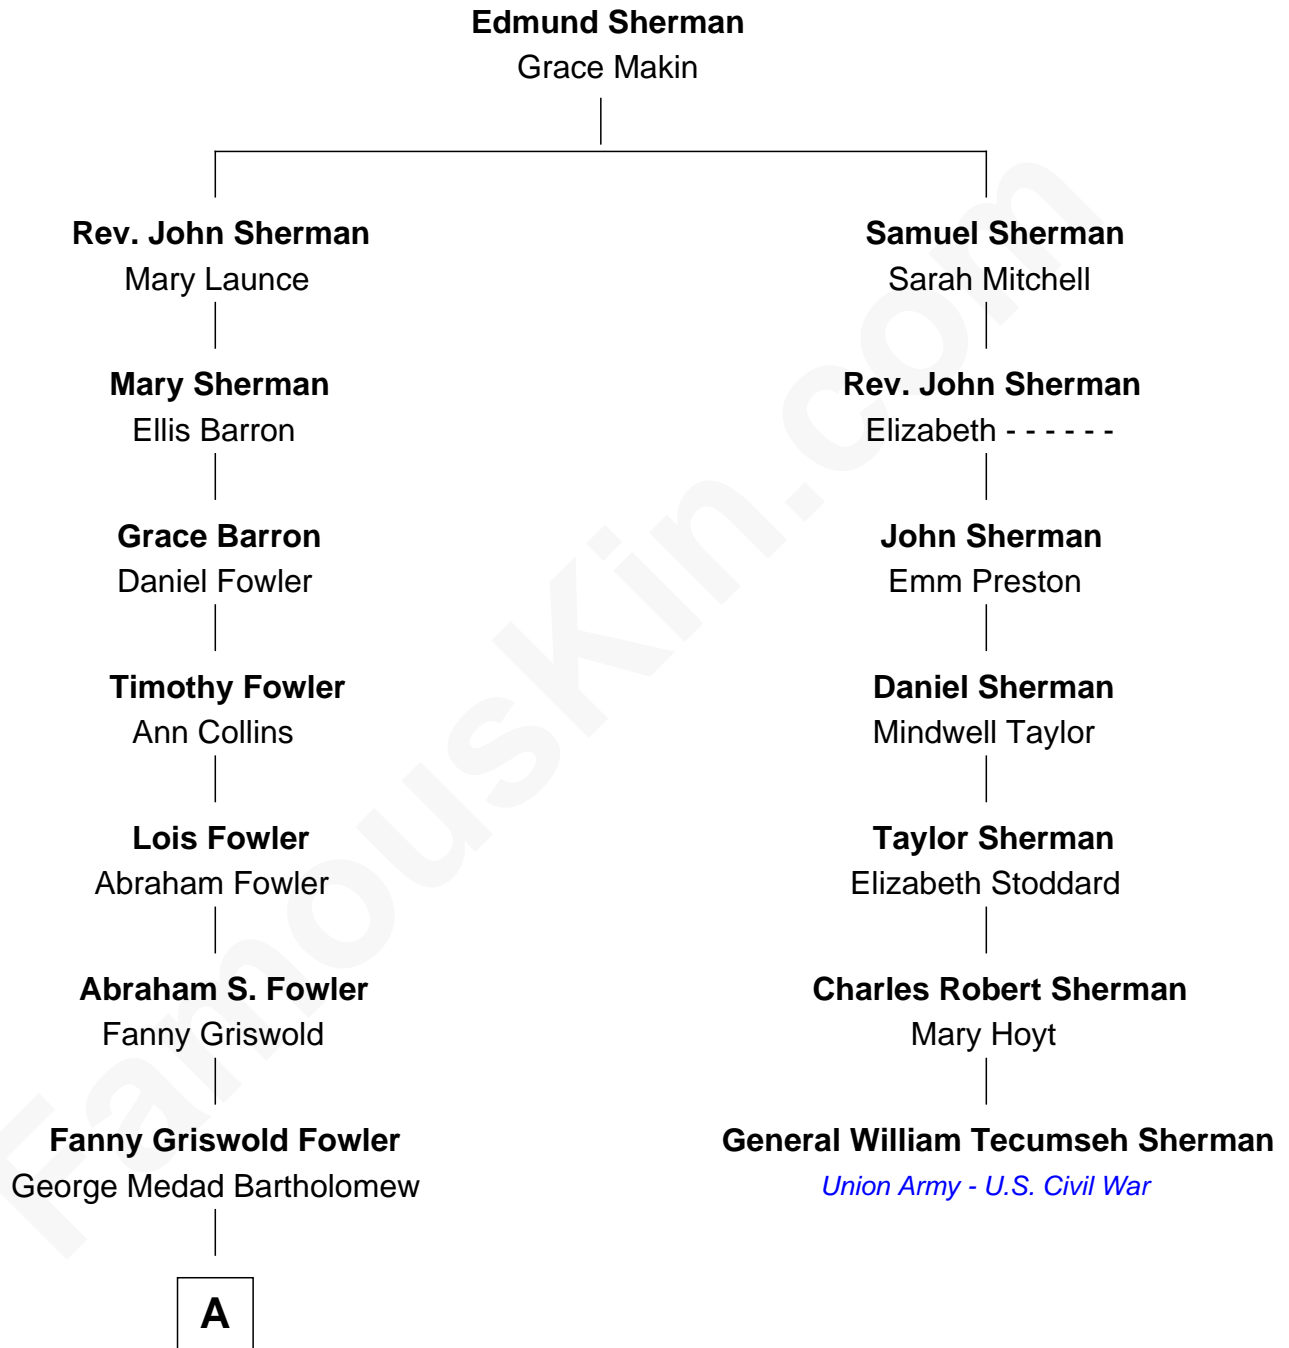

FamousKin.com

Relationship Chart of

Bill Weld

68th Governor of Massachusetts

6th cousin 4 times removed of

General William Tecumseh Sherman

Union Army - U.S. Civil War

A

—
Fanny Elizabeth Bartholomew

Dr. Francis Minot Weld

—
Francis Minot Weld

Margaret Low White

—
David Weld

Mary Blake Nichols

—
Bill Weld

68th Governor of Massachusetts