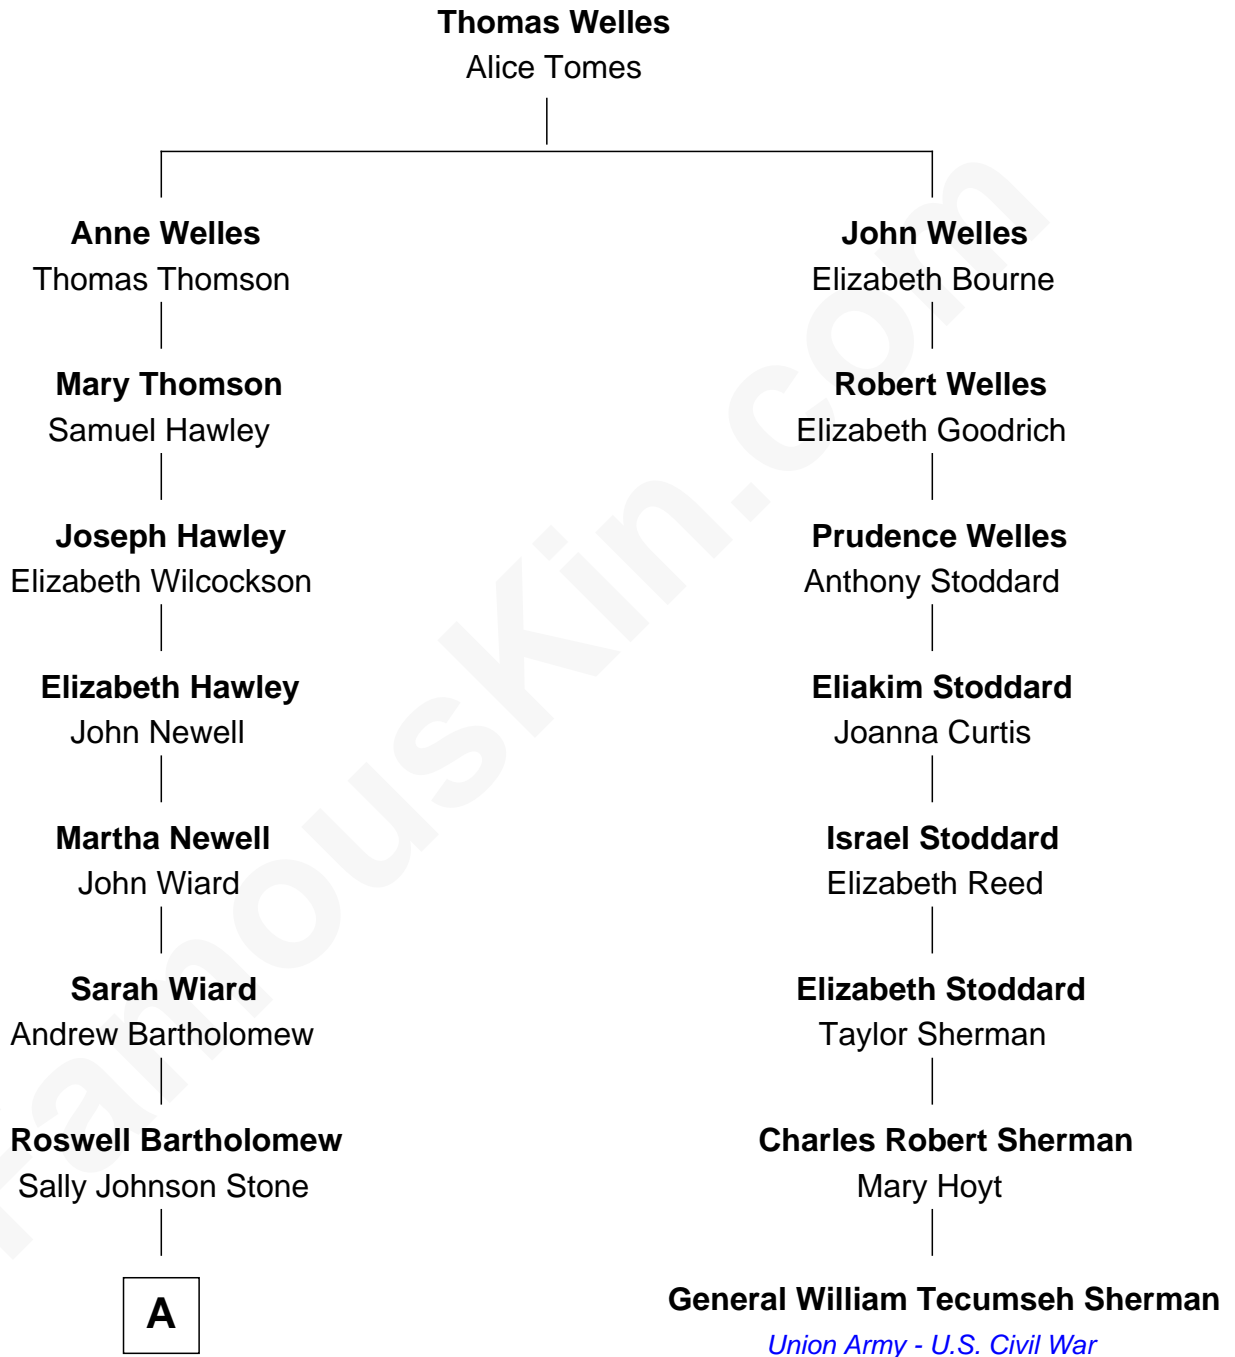

General William Tecumseh Sherman

Union Army - U.S. Civil War