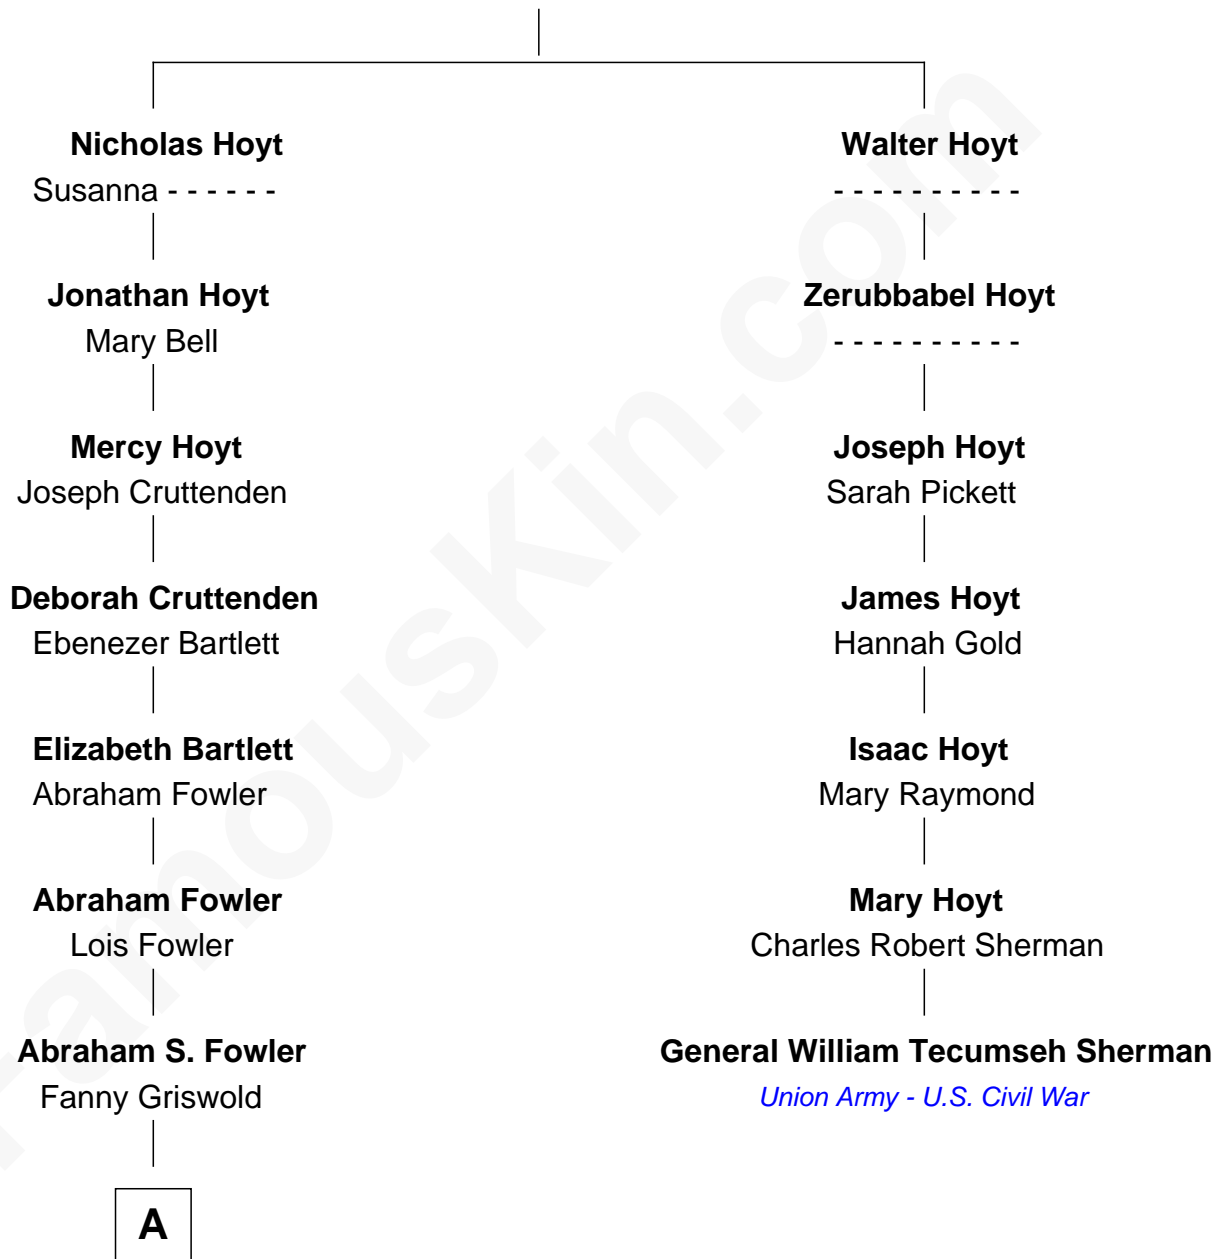

FamousKin.com

Relationship Chart of

Bill Weld

68th Governor of Massachusetts

6th cousin 5 times removed of

General William Tecumseh Sherman

Union Army - U.S. Civil War

Simon Hoyt

A

—
Fanny Griswold Fowler
George Medad Bartholomew

—
Fanny Elizabeth Bartholomew
Dr. Francis Minot Weld

—
Francis Minot Weld
Margaret Low White

—
David Weld
Mary Blake Nichols

—
Bill Weld
68th Governor of Massachusetts