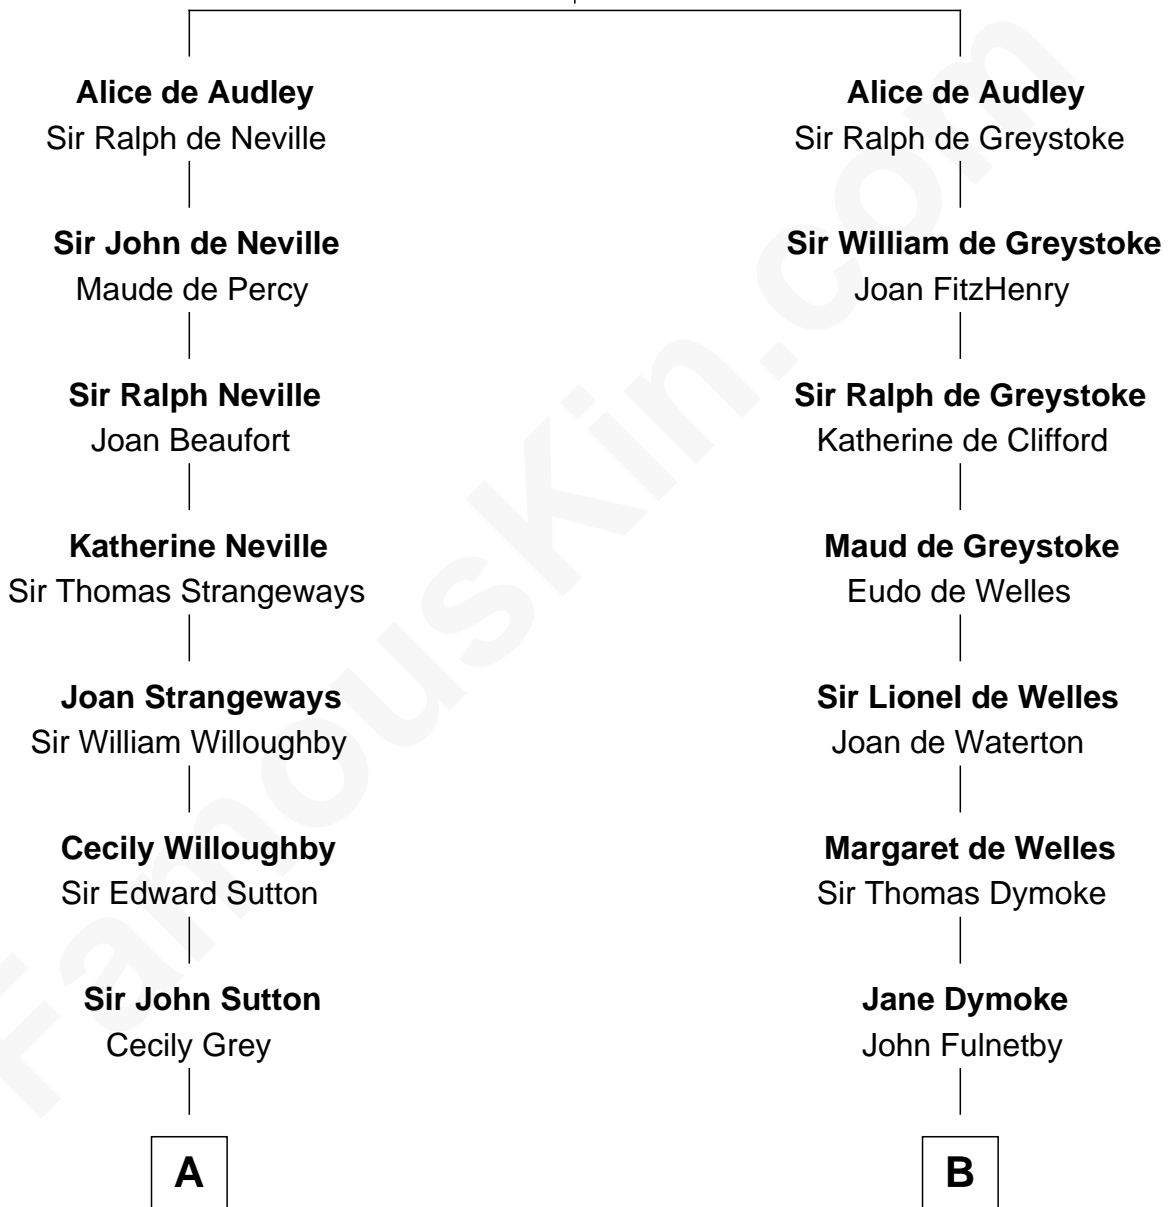

FamousKin.com Relationship Chart of

Bill Weld

68th Governor of Massachusetts

20th cousin of

Frank G. Allen

51st Governor of Massachusetts

Sir Hugh I de Audley

Iseult de Mortimer

C

Harriet Hillard
William Augustus White

Margaret Low White
Francis Minot Weld

David Weld
Mary Blake Nichols

Bill Weld
68th Governor of Massachusetts

D

John Gilman
Hannah Warner Edmonds Barrett

John Henry Gilman
Mary Louisa Heath