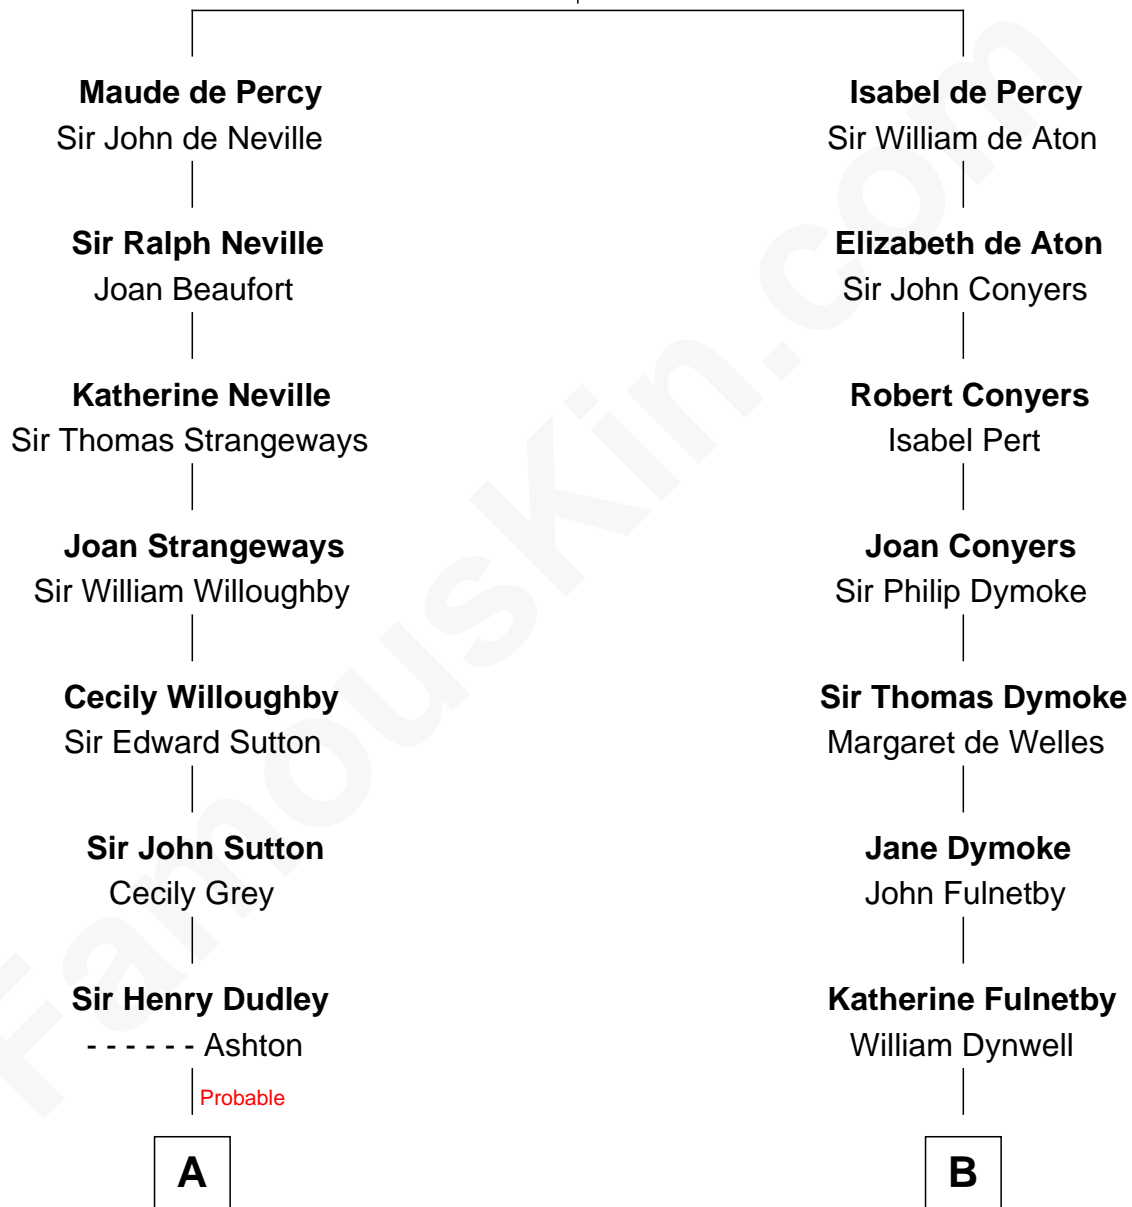

FamousKin.com Relationship Chart of

Bill Weld

68th Governor of Massachusetts

19th cousin of

Frank G. Allen

51st Governor of Massachusetts

Sir Henry de Percy

Idoine de Clifford

C

Margaret Low White

Francis Minot Weld

David Weld

Mary Blake Nichols

Bill Weld

68th Governor of Massachusetts

D

John Henry Gilman

Mary Louisa Heath

Abbie Louise Gilman

Frank Mitchell Allen

Frank G. Allen

51st Governor of Massachusetts

FamousKin.com