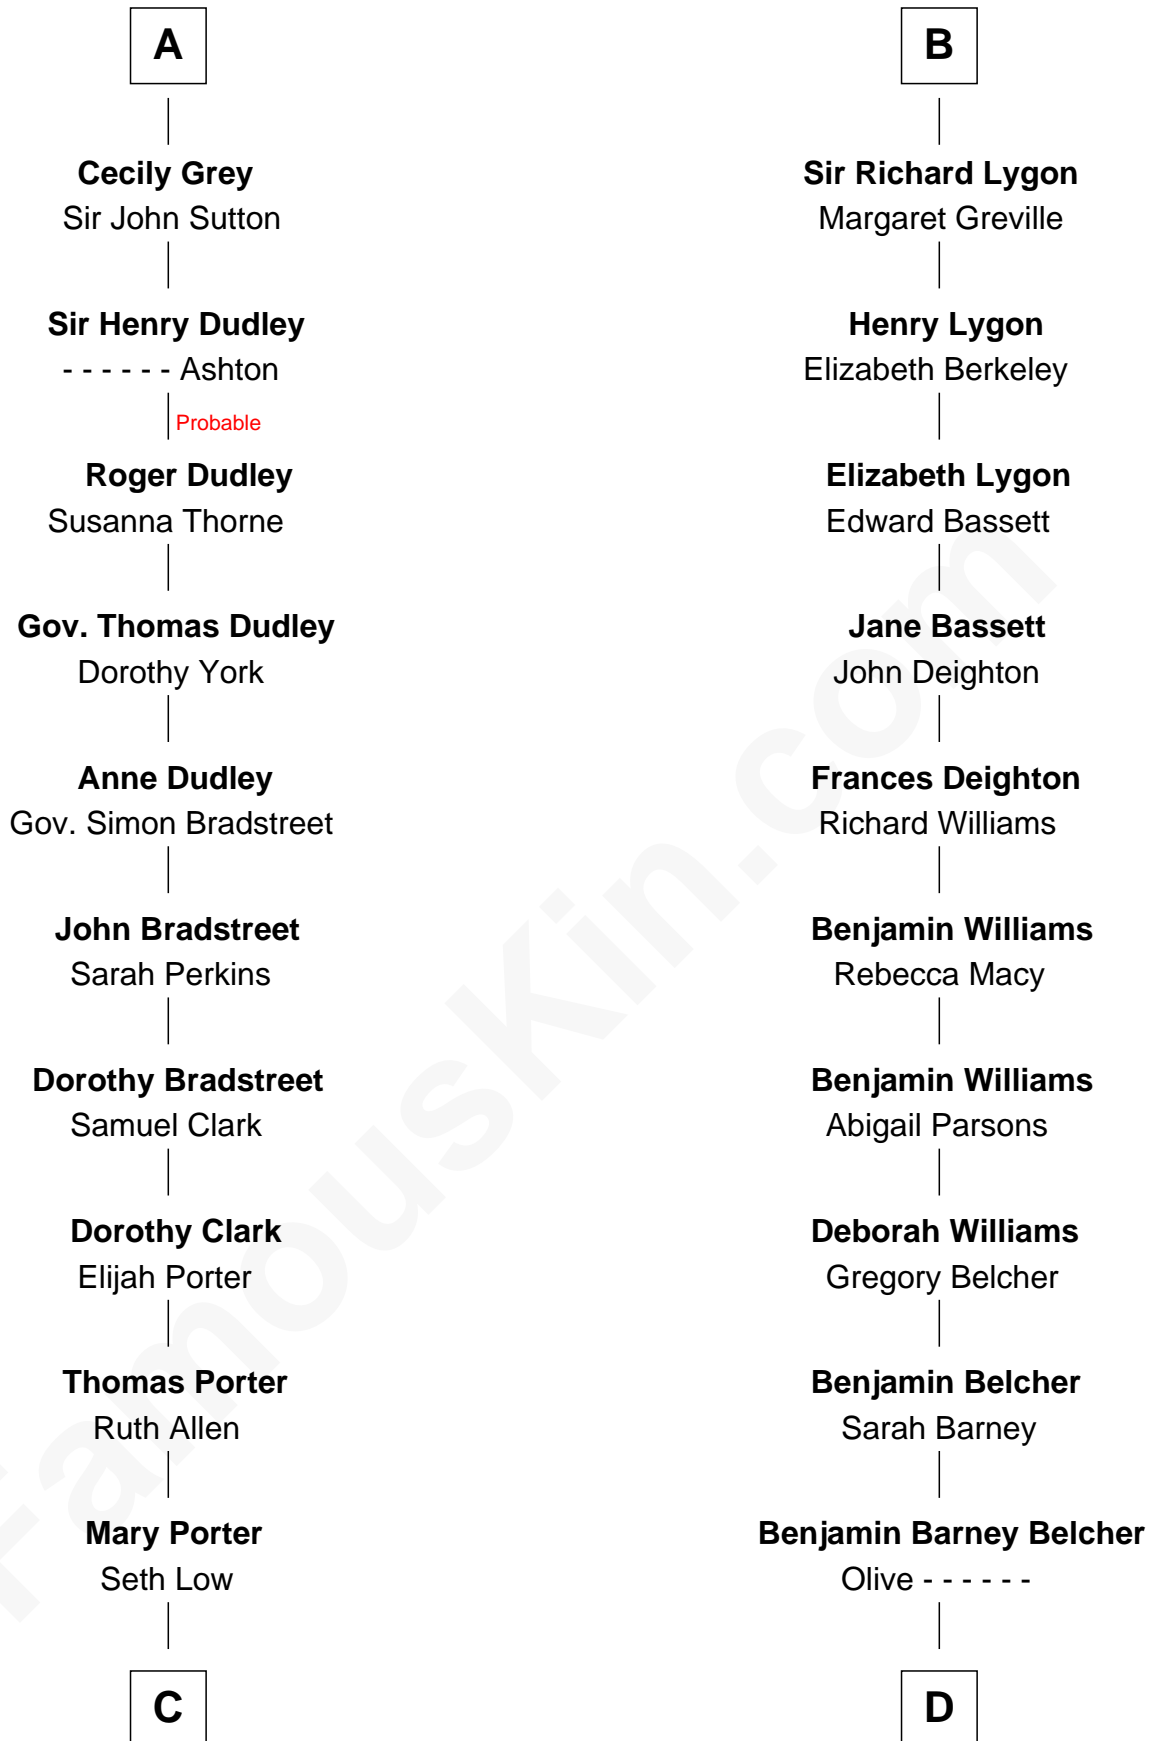

FamousKin.com

Relationship Chart of

Bill Weld

68th Governor of Massachusetts

19th cousin 2 times removed of

General Douglas MacArthur

U.S. Army - World War II

C

Harriet Low
John Babcock Hillard

Harriet Hillard
William Augustus White

Margaret Low White
Francis Minot Weld

David Weld
Mary Blake Nichols

Bill Weld
68th Governor of Massachusetts

D

Aurelia Belcher
Arthur MacArthur