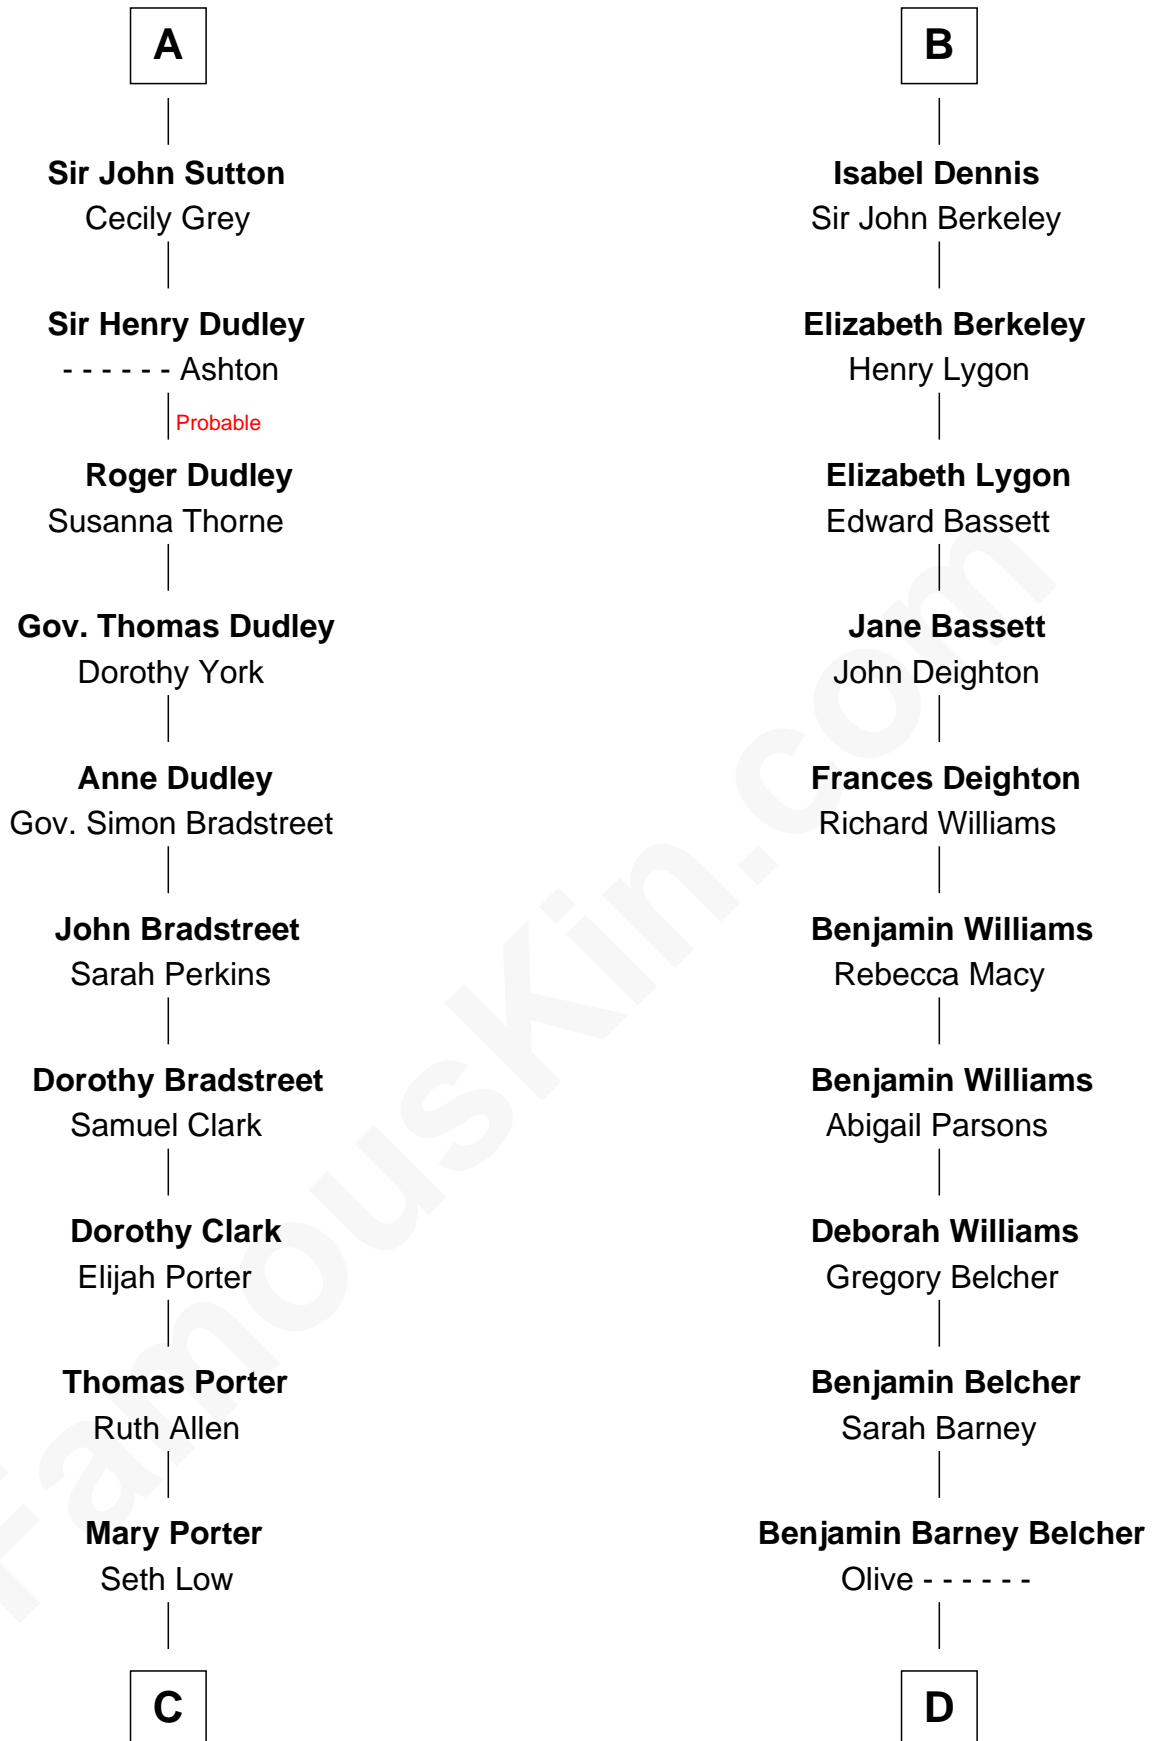

FamousKin.com

Relationship Chart of

Bill Weld

68th Governor of Massachusetts

19th cousin 2 times removed of

General Douglas MacArthur

U.S. Army - World War II

C

Harriet Low
John Babcock Hillard

Harriet Hillard
William Augustus White

Margaret Low White
Francis Minot Weld

David Weld
Mary Blake Nichols

Bill Weld
68th Governor of Massachusetts

D

Aurelia Belcher
Arthur MacArthur