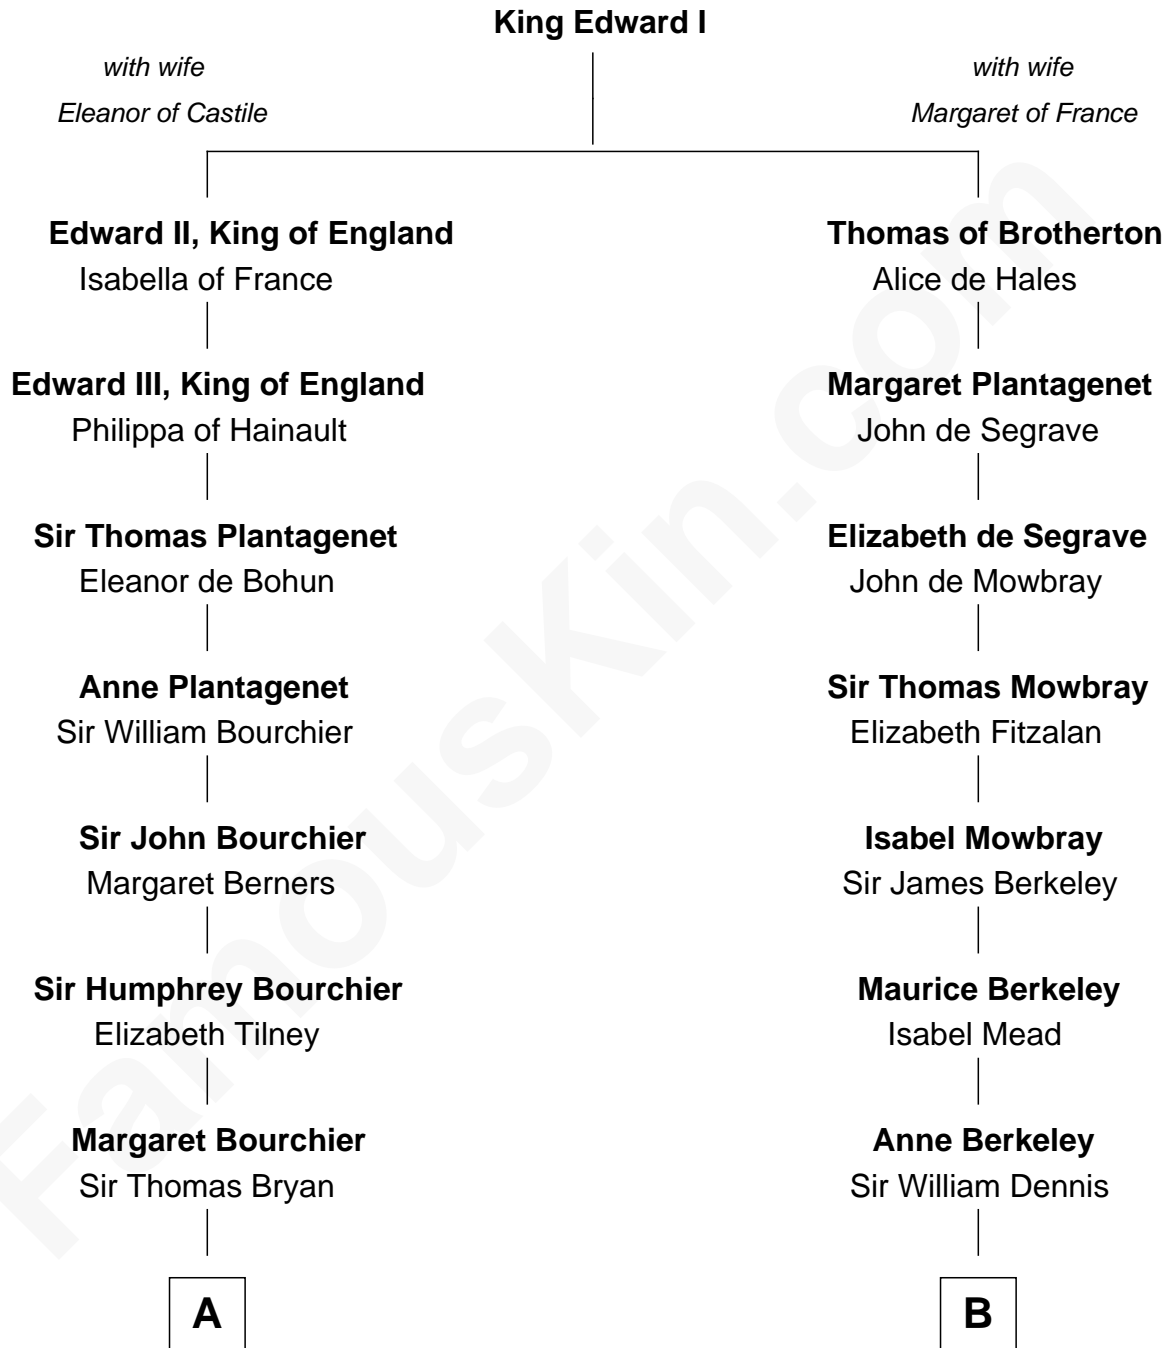

FamousKin.com

Relationship Chart of

Bill Weld

68th Governor of Massachusetts

19th cousin 2 times removed of

General Douglas MacArthur

U.S. Army - World War II

C

Fanny Griswold Fowler
George Medad Bartholomew

Fanny Elizabeth Bartholomew
Dr. Francis Minot Weld

Francis Minot Weld
Margaret Low White

David Weld
Mary Blake Nichols

Bill Weld
68th Governor of Massachusetts