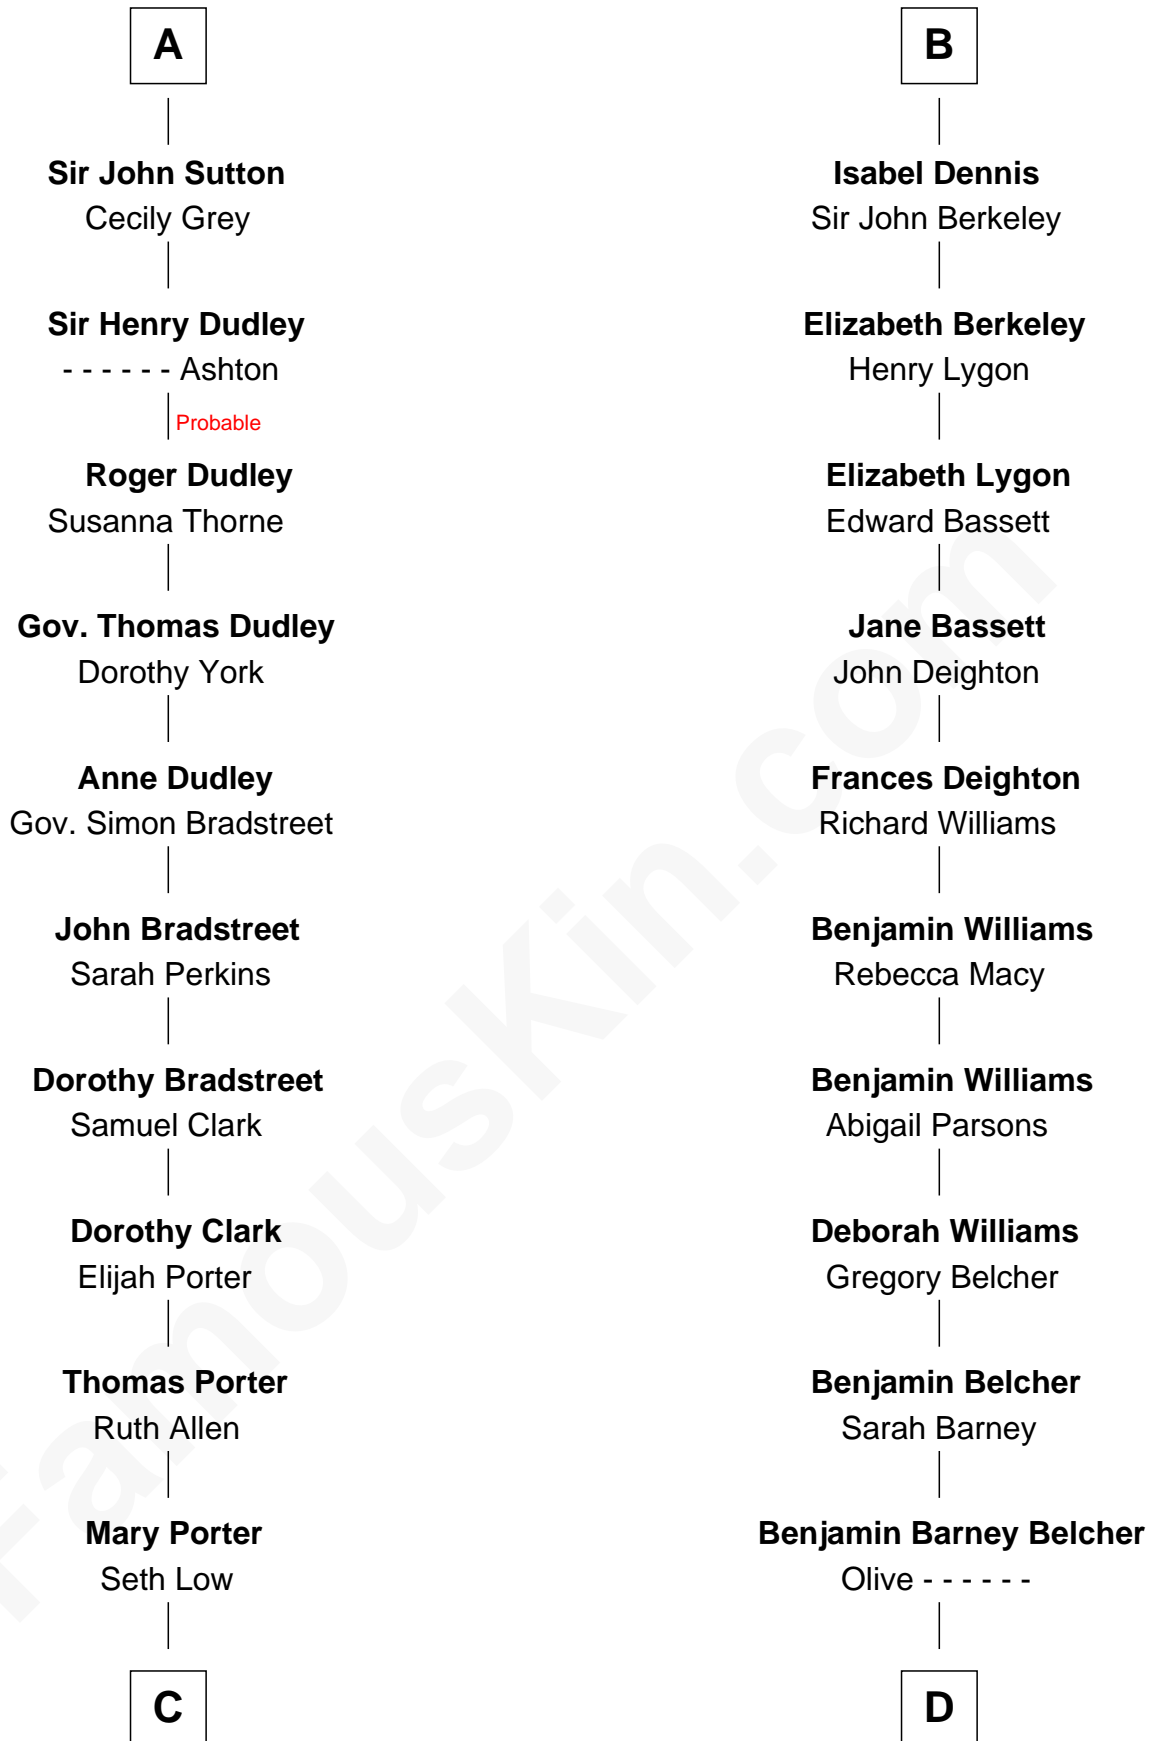

FamousKin.com

Relationship Chart of

Bill Weld

68th Governor of Massachusetts
19th cousin 2 times removed of

General Douglas MacArthur
U.S. Army - World War II

Sir Patrick de Chaworth
Isabella de Beauchamp

C

Harriet Low
John Babcock Hillard

Harriet Hillard
William Augustus White

Margaret Low White
Francis Minot Weld

David Weld
Mary Blake Nichols

Bill Weld
68th Governor of Massachusetts

D

Aurelia Belcher
Arthur MacArthur