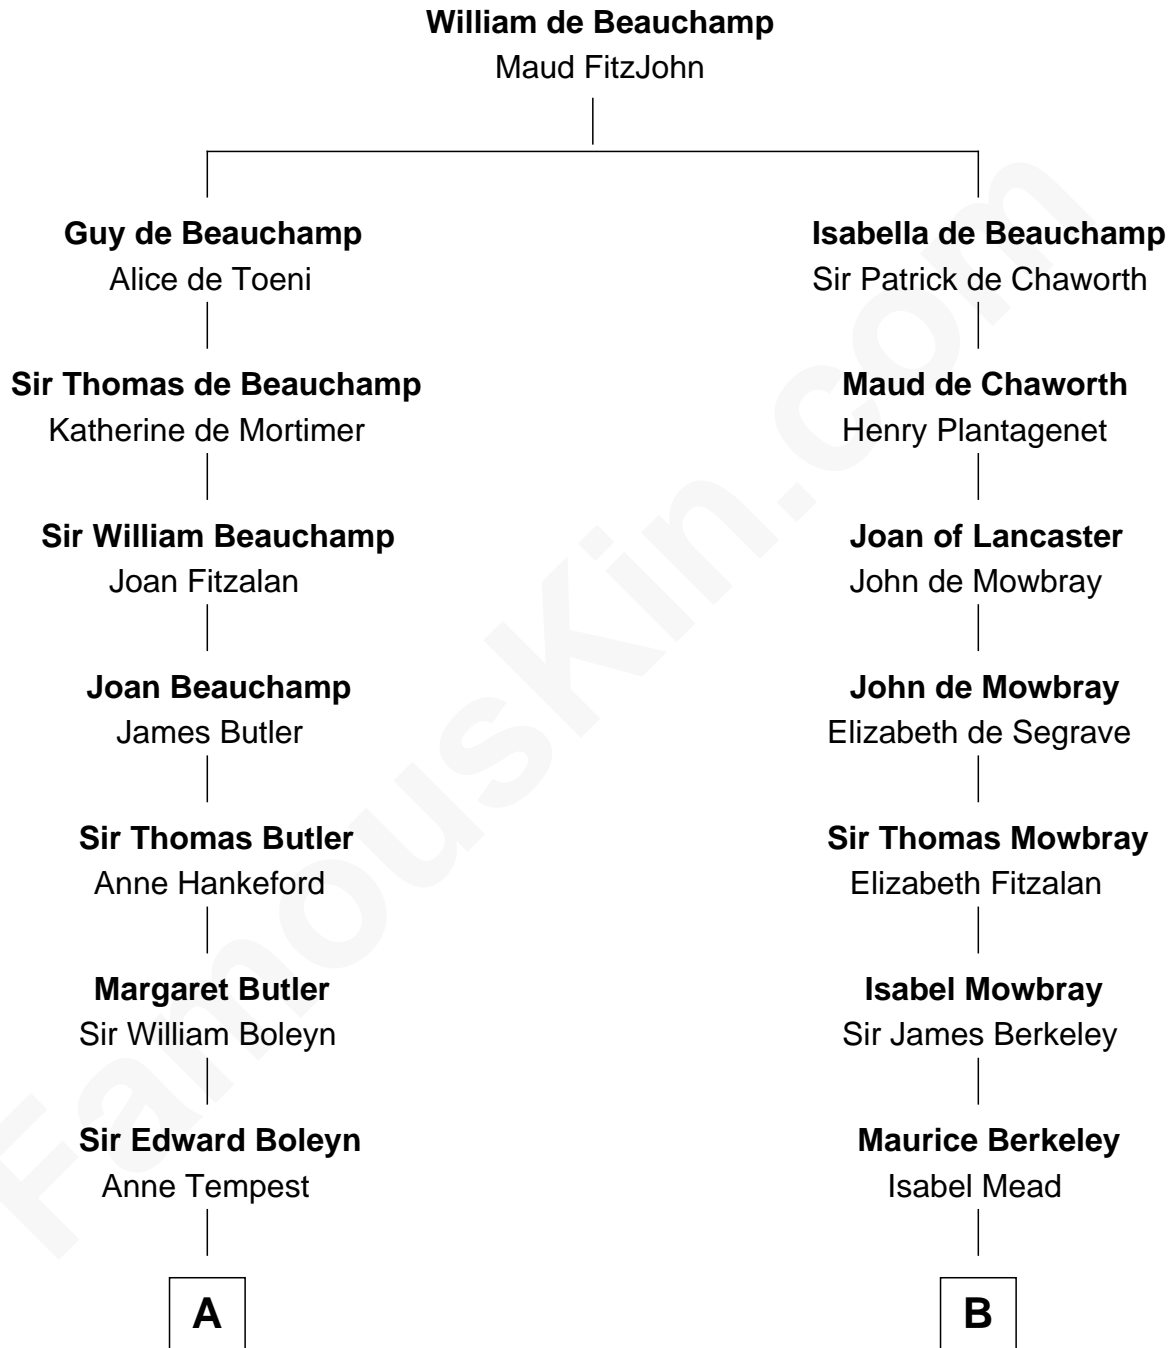

FamousKin.com

Relationship Chart of

Bill Weld

68th Governor of Massachusetts

20th cousin 1 time removed of

General Douglas MacArthur

U.S. Army - World War II

C

John Gelston Floyd
Sarah Backus Kirkland

John Gelston Floyd
Julia Floyd DuBois

Cornelia DuBois Floyd
John Treadwell Nichols

Mary Blake Nichols
David Weld

Bill Weld
68th Governor of Massachusetts

D

Benjamin Barney Belcher
Olive - - - - -