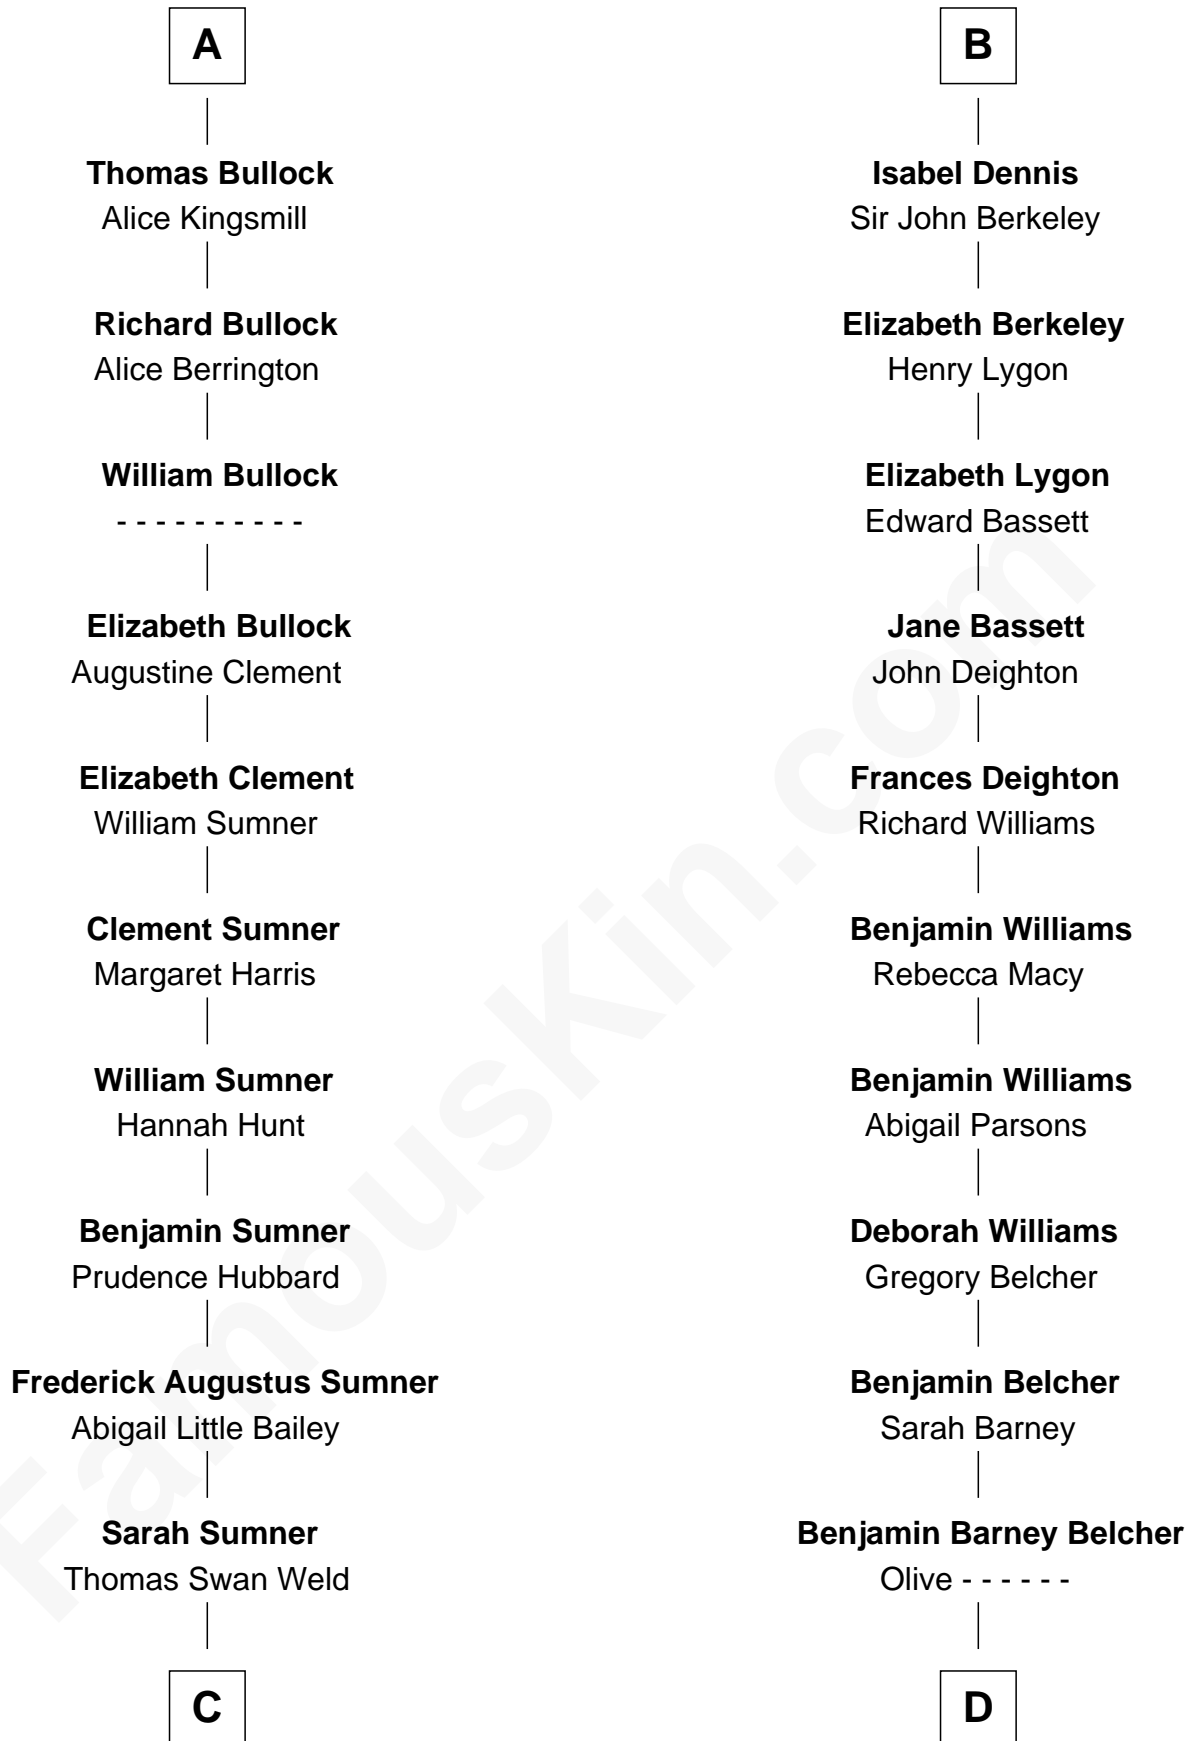

## Relationship Chart of

### Bill Weld

68th Governor of Massachusetts

19th cousin 1 time removed of

### General Douglas MacArthur

U.S. Army - World War II

**C**

**Dr. Francis Minot Weld**  
Fanny Elizabeth Bartholomew

**Francis Minot Weld**  
Margaret Low White

**David Weld**  
Mary Blake Nichols

**Bill Weld**  
*68th Governor of Massachusetts*

**D**

**Aurelia Belcher**  
Arthur MacArthur

**Gen. Arthur MacArthur**  
Mary Pinckney Hardy

**General Douglas MacArthur**  
*U.S. Army - World War II*

FamousKin.com