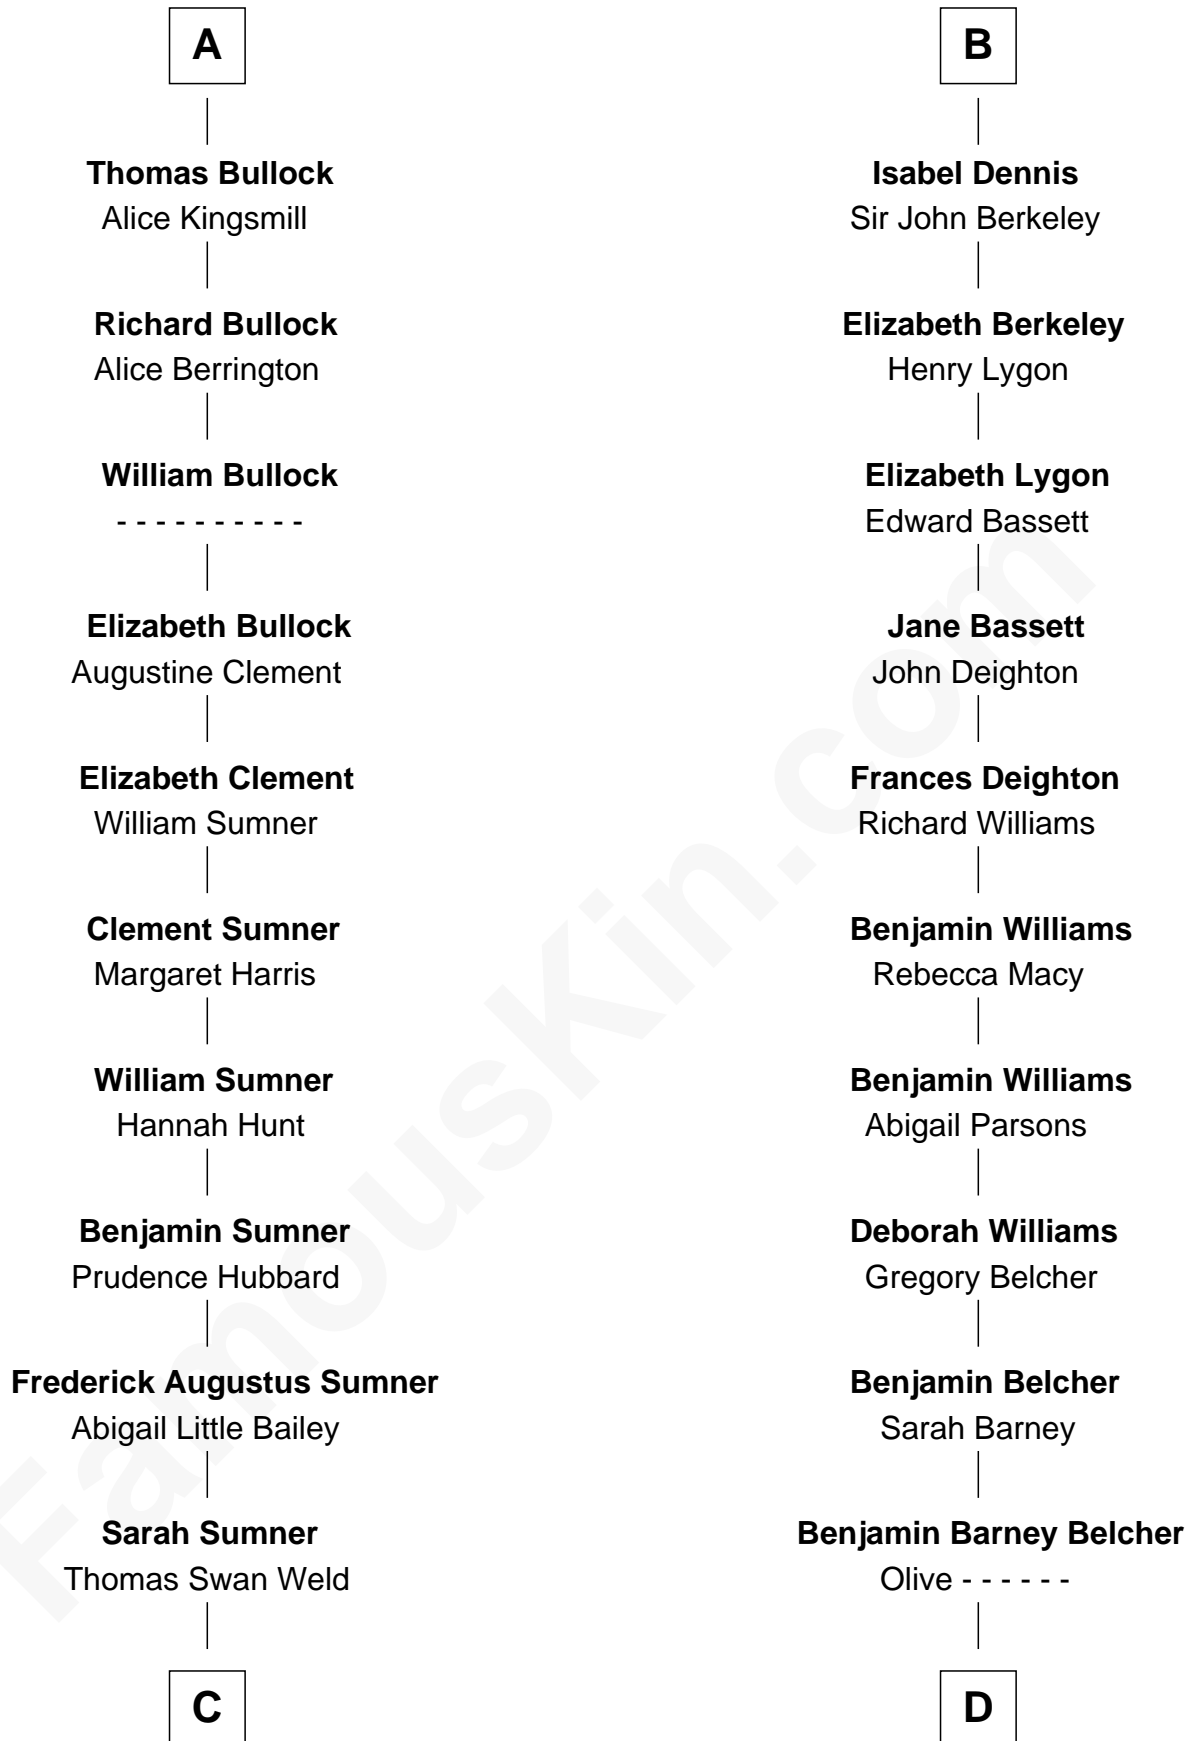

## Relationship Chart of

### Bill Weld

68th Governor of Massachusetts

19th cousin 1 time removed of

**General Douglas MacArthur**  
U.S. Army - World War II

**Gunselm de Badlesmere**

**C**

**Dr. Francis Minot Weld**  
Fanny Elizabeth Bartholomew

**Francis Minot Weld**  
Margaret Low White

**David Weld**  
Mary Blake Nichols

**Bill Weld**  
*68th Governor of Massachusetts*

**D**

**Aurelia Belcher**  
Arthur MacArthur

**Gen. Arthur MacArthur**  
Mary Pinckney Hardy