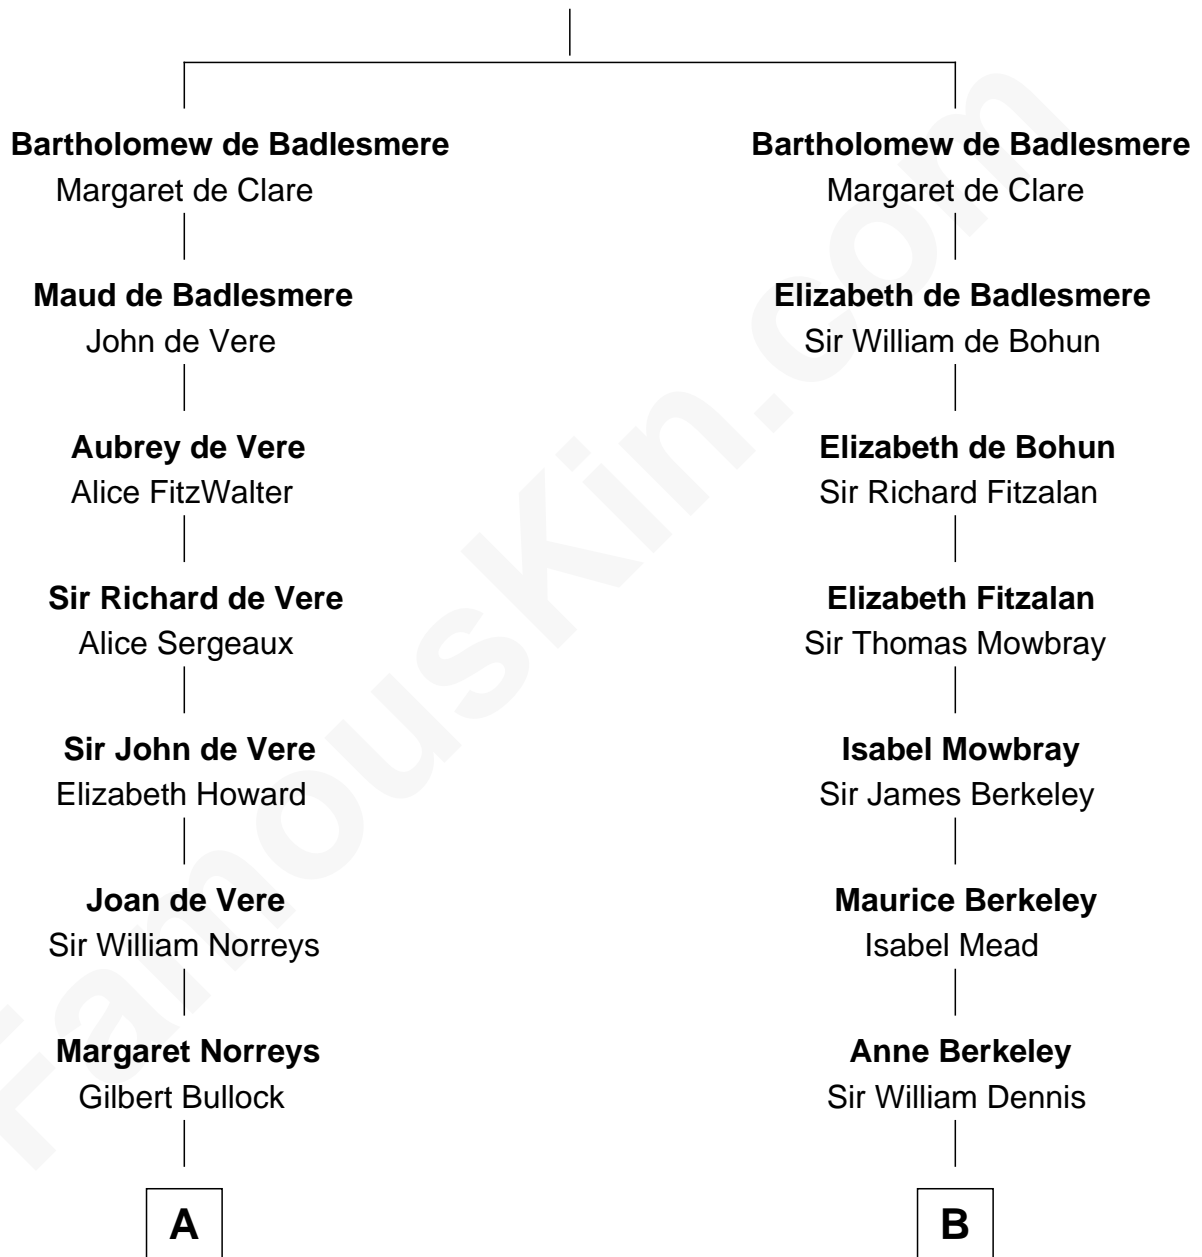

## Relationship Chart of

### Bill Weld

68th Governor of Massachusetts

19th cousin 1 time removed of

**General Douglas MacArthur**  
U.S. Army - World War II

**Gunselm de Badlesmere**

**C**

**Dr. Francis Minot Weld**  
Fanny Elizabeth Bartholomew

**Francis Minot Weld**  
Margaret Low White

**David Weld**  
Mary Blake Nichols

**Bill Weld**  
*68th Governor of Massachusetts*

**D**

**Aurelia Belcher**  
Arthur MacArthur

**Gen. Arthur MacArthur**  
Mary Pinckney Hardy

**General Douglas MacArthur**  
*U.S. Army - World War II*

FamousKin.com