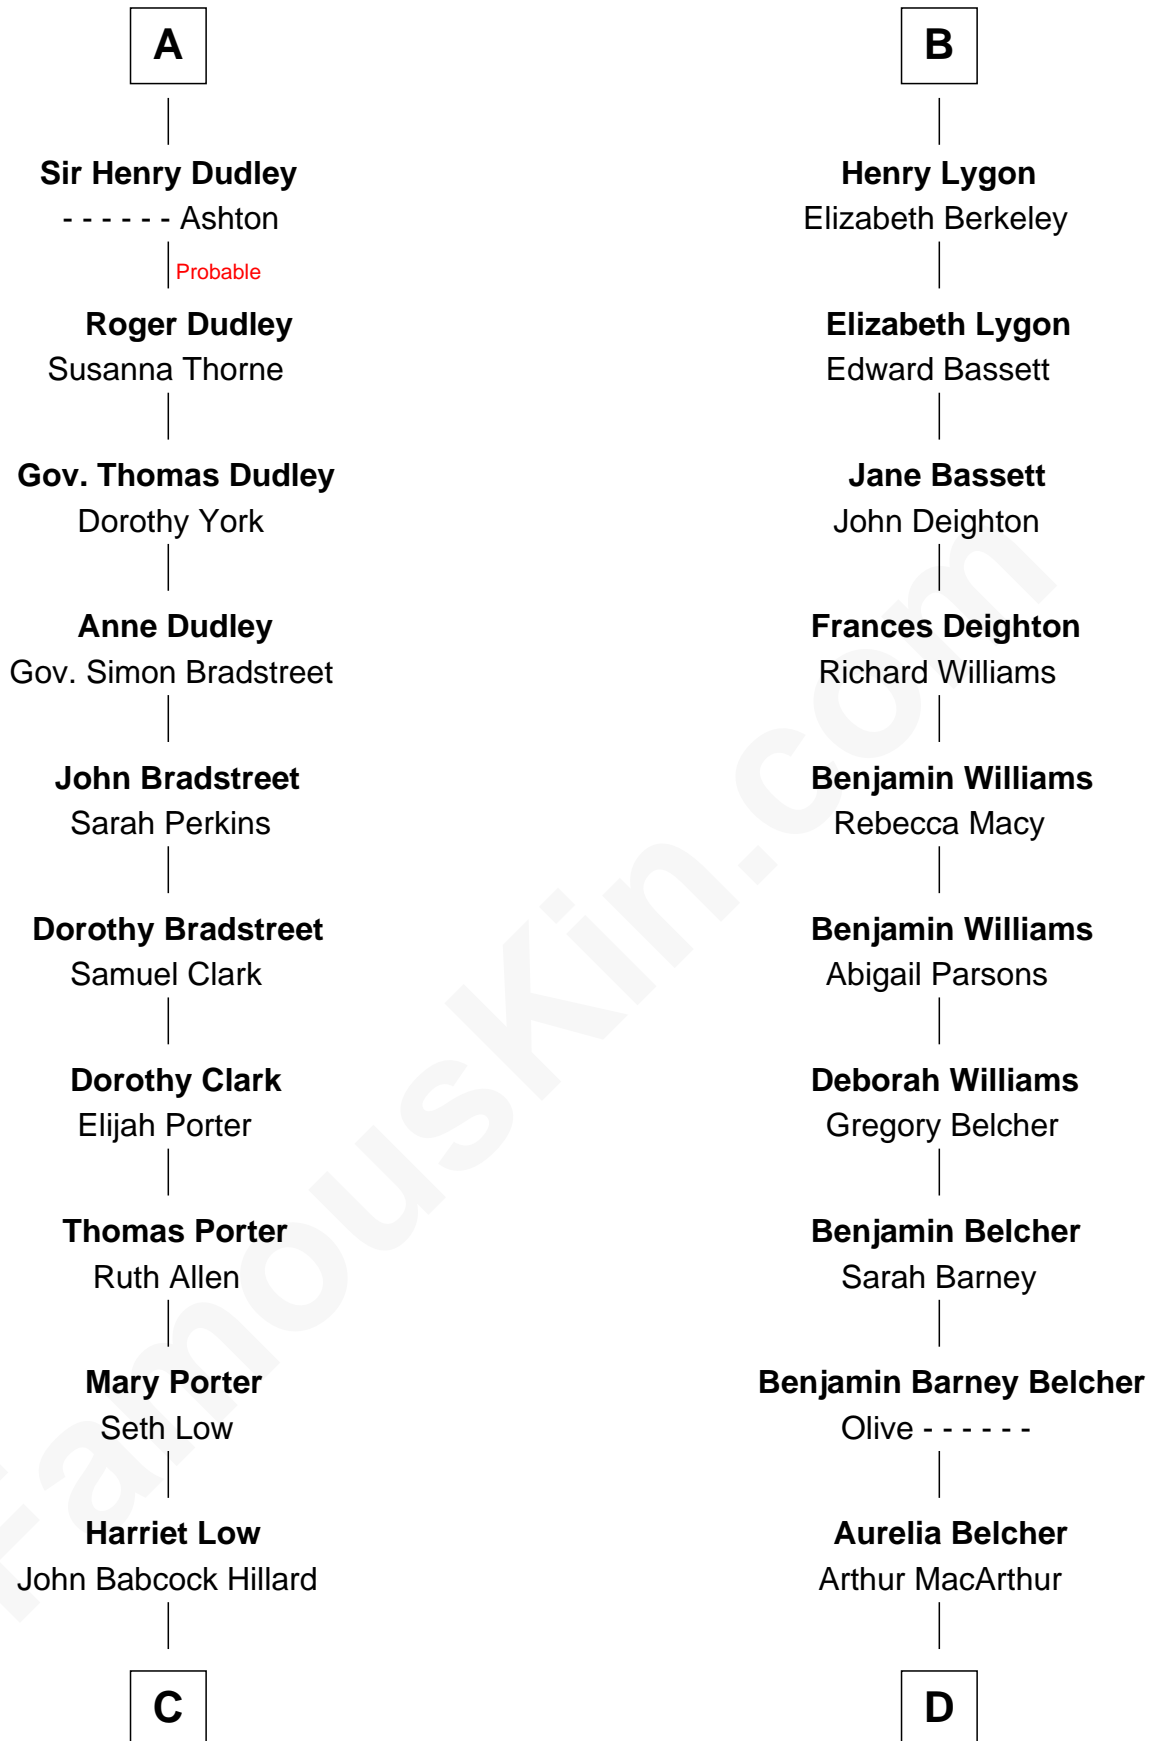

## Relationship Chart of

### Bill Weld

68th Governor of Massachusetts

18th cousin 2 times removed of

### General Douglas MacArthur

U.S. Army - World War II

**C**

**Harriet Hillard**  
William Augustus White

**Margaret Low White**  
Francis Minot Weld

**David Weld**  
Mary Blake Nichols

**Bill Weld**  
*68th Governor of Massachusetts*